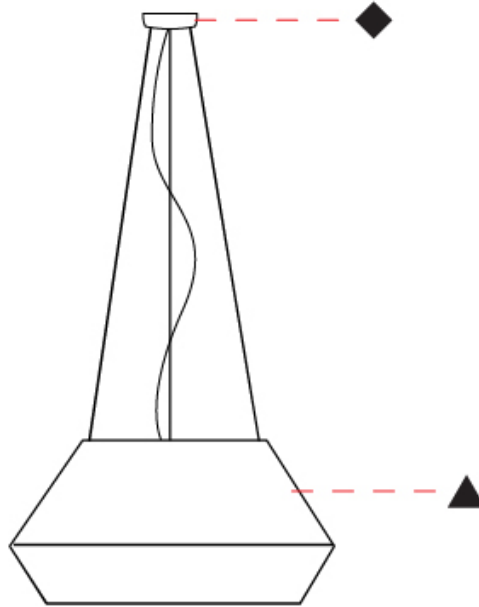

BANYO SUSPENSION

D111002-

PROJECT _____

TYPE _____

SPECIFIER _____

QUANTITY _____

DATE _____

D