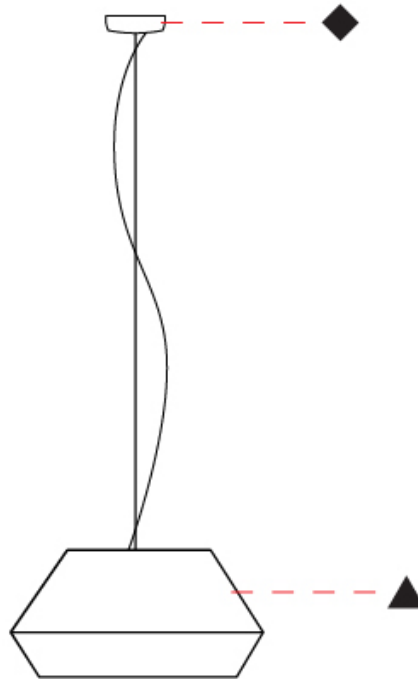

BANYO SUSPENSION

D111001-

PROJECT

TYPE

SPECIFIER

QUANTITY

DATE

D