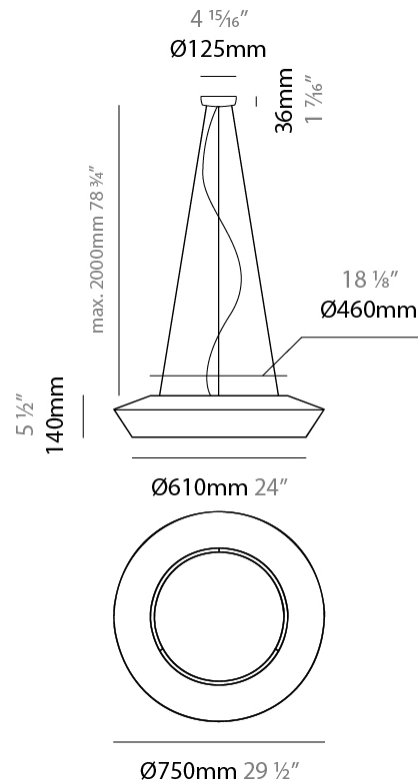

BANYO SUSPENSION

D111003-

base number Finish
Options

1. To build a product code in our configurator select the specify button on the base model # product page
2. To build a manual product code on this datasheet choose from the options listed below in blue font and add the suffix to the base model #

GENERAL

Series: Banyo
Partner: Ole
Division: Design
Installation: Suspension
Product Type: Pendant
Mounting Location: Ceiling
Light Distribution: Direct

PHYSICAL

Shape: Disc
Diameter (mm): 750
Diameter (in): 29 1/2
Height (mm): 140
Height (in): 5 1/2
Max. Overall Height (mm): 2140
Max. Overall Height (in): 84 1/4
Weight (kg): 10
Weight (lbs): 22.05
Diffuser: Satin Glass
Fixture Finish: BEI / BLK / BLU / COG / DGN / GRY / MRN / MOC / MUS / OLV / SIL / STN / TER / WHI
Holder Finish: MBK
Accent Finish: MBK
Fixture Material: Fabric Cord / Metal
Primary Material: Fabric - Recycled
Cable Details: 2000mm/78 3/4" Cable - Transparent
Upon Request: Matte White Holder

ELECTRICAL

Number of Lamps: 3
Lamp Type: LED Retrofit
Lamp Shape: A19
Bulb Included: Bulb Not Included
Max. Wattage Per Lamp (W): 15
Lamp Base: E26
Input Voltage (V): 120
Upon Request: 277Vac / GU24

LED

OPTICAL

RATINGS AND CERTIFICATIONS

Certified By: Certified for North American Standards
IP rating: IP20

PROJECT
TYPE
SPECIFIER
QUANTITY
DATE