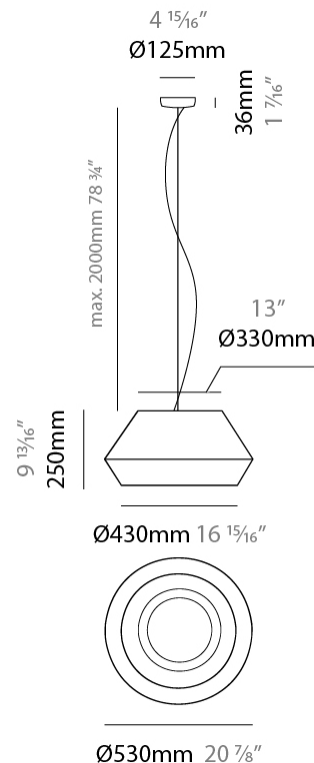

1. To build a product code in our configurator select the specify button on the base model # product page
2. To build a manual product code on this datasheet choose from the options listed below in blue font and add the suffix to the base model #

GENERAL

Series: Banyo _____
Partner: Ole _____
Division: Design _____
Installation: Suspension _____
Product Type: Pendant _____
Mounting Location: Ceiling _____
Light Distribution: Direct _____

PHYSICAL

Shape: Dome _____
Diameter (mm): 530 _____
Diameter (in): 20 ⁷/₈ _____
Height (mm): 250 _____
Height (in): 9 ¹³/₁₆ _____
Max. Overall Height (mm): 2250 _____
Max. Overall Height (in): 89 ⁹/₁₆ _____
Weight (kg): 5 _____
Weight (lbs): 11.02 _____
Diffuser: Satin Glass _____
Fixture Finish: BEI / BLK / BLU / COG / DGN / GRY / MRN / MOC / MUS / OLV / SIL / STN / TER / WHI _____
Holder Finish: MBK _____
Accent Finish: MBK _____
Fixture Material: Fabric Cord / Metal _____
Primary Material: Fabric - Recycled _____
Cable Details: 2000mm/78 3/4" Cable - Transparent _____
Upon Request: Matte White Holder _____

ELECTRICAL

Number of Lamps: 2 _____
Lamp Type: LED Retrofit _____
Lamp Shape: A19 _____
Bulb Included: Bulb Not Included _____
Max. Wattage Per Lamp (W): 15 _____
Lamp Base: E26 _____
Input Voltage (V): 120 _____
Upon Request: 277Vac / GU24 _____

LED

OPTICAL

RATINGS AND CERTIFICATIONS

Certified By: Certified for North American Standards _____
IP rating: IP20 _____