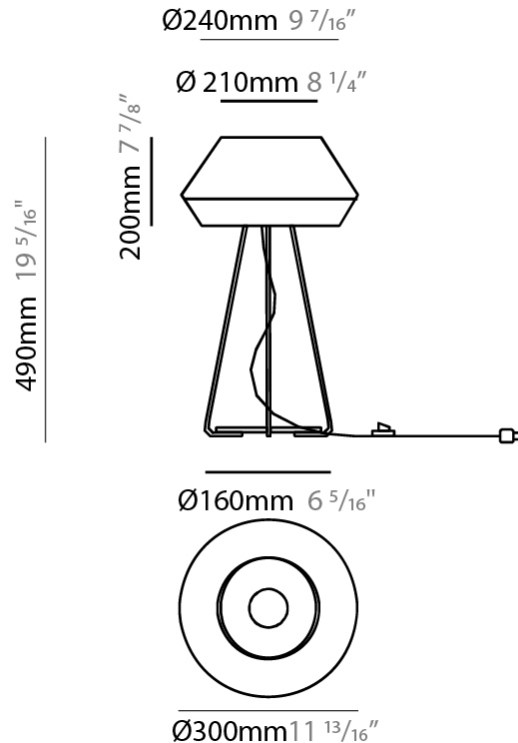

PROJECT	
TYPE	
SPECIFIER	
QUANTITY	
DATE	

BANYO PORTABLE

D114004-

base number   Finish
Options

1. To build a product code in our configurator select the specify button on the base model # product page
2. To build a manual product code on this datasheet choose from the options listed below in blue font and add the suffix to the base model #

GENERAL

Series: Banyo
Partner: Ole
Division: Design
Installation: Portable
Product Type: Table
Mounting Location: Table
Light Distribution: Indirect

PHYSICAL

Shape: Dome
Diameter (mm): 300
Diameter (in): 11 ¹³/₁₆
Height (mm): 490
Height (in): 19 ⁵/₁₆
Weight (kg): 1.7
Weight (lbs): 3.7
Diffuser: Satin Glass
Fixture Finish: BEI / BLK / BLU / COG / DGN / GRY / MRN / MOC / MUS / OLV / SIL / STN / TER / WHI
Holder Finish: Granulated White
Fixture Material: Fabric Cord / Metal
Primary Material: Fabric - Recycled
Upon Request: Other fabric cord colors available upon request (see downloadable finish chart)

ELECTRICAL

Number of Lamps: 1
Lamp Type: LED Retrofit
Lamp Shape: A19
Bulb Included: Bulb Not Included
Max. Wattage Per Lamp (W): 15
Lamp Base: E26
Input Voltage (V): 120
Upon Request: 277Vac / GU24

LED

OPTICAL

RATINGS AND CERTIFICATIONS

Certified By: Certified for North American Standards
IP rating: IP20