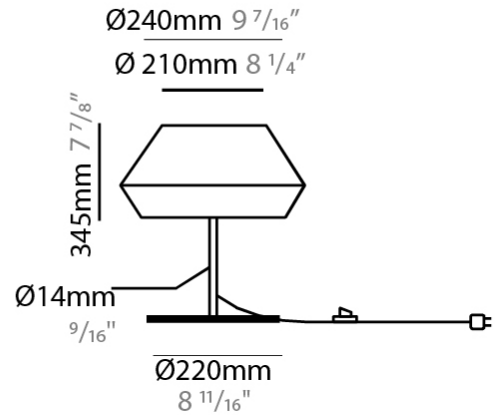

BANYO PORTABLE

D114005-

base number _____
Finish Options _____

1. To build a product code in our configurator select the specify button on the base model # product page
2. To build a manual product code on this datasheet choose from the options listed below in blue font and add the suffix to the base model #

GENERAL

Series: Banyo _____
Partner: Ole _____
Division: Design _____
Installation: Portable _____
Product Type: Table _____
Mounting Location: Table _____
Light Distribution: Indirect _____

PHYSICAL

Shape: Dome _____
Diameter (mm): 240 _____
Diameter (in): 9 7/16 _____
Height (mm): 345 _____
Height (in): 13 7/16 _____
Weight (kg): 1.6 _____
Weight (lbs): 3.53 _____
Diffuser: Satin Glass _____
Fixture Finish: BEI / BLK / BLU / COG / DGN / GRY / MRN / MOC / MUS / OLV / SIL / STN / TER / WHI _____
Holder Finish: Granulated White _____
Fixture Material: Fabric Cord / Metal _____
Primary Material: Fabric - Recycled _____
Upon Request: Other fabric cord colors available upon request (see downloadable finish chart)

ELECTRICAL

Number of Lamps: 1 _____
Lamp Type: LED Retrofit _____
Lamp Shape: A19 _____
Bulb Included: Bulb Not Included _____
Max. Wattage Per Lamp (W): 15 _____
Lamp Base: E26 _____
Input Voltage (V): 120 _____
Upon Request: 277Vac / GU24 _____

LED

OPTICAL

RATINGS AND CERTIFICATIONS

Certified By: Certified for North American Standards _____
IP rating: IP20 _____

Ø300mm 11 13/16"