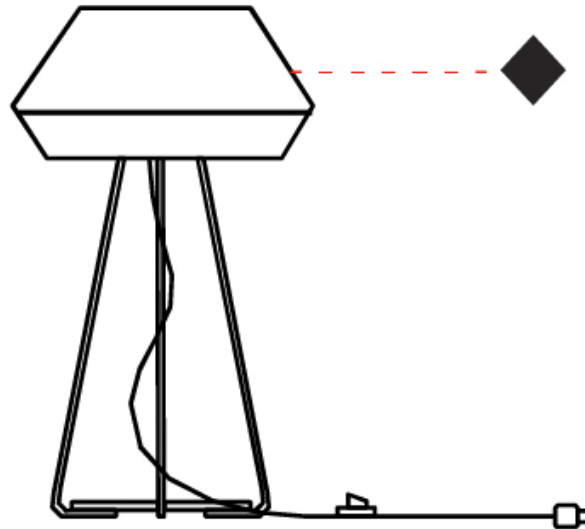

D114004-

PROJECT	_____
TYPE	_____
SPECIFIER	_____
QUANTITY	_____
DATE	_____

D