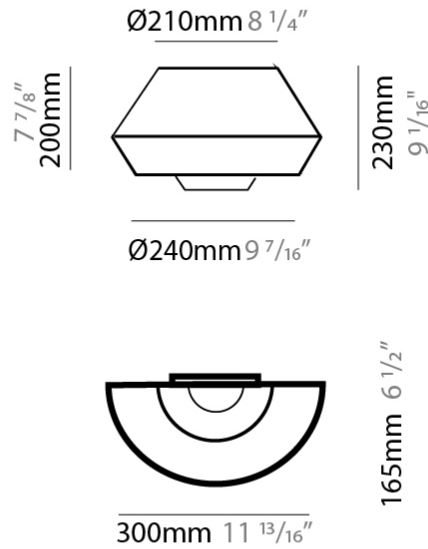

BANYO SURFACE

D113017-

base number   Finish   Finish
Options   Options   Options

1. To build a product code in our configurator select the specify button on the base model # product page
2. To build a manual product code on this datasheet choose from the options listed below in blue font and add the suffix to the base model #

GENERAL

Series: Banyo
Brand: Ole
Division: Design
Mounting Type: Surface
Mounting Location: Wall
Subcategory: Up/Down Light

PHYSICAL

Shape: Round
Width (mm): 300
Width (in): 11 ¹³/₁₆
Height (mm): 230
Depth (mm): 300
Height (in): 9 ¹/₁₆
Extension (mm): 165
Extension (in): 6 ¹/₂
Light Distribution: Indirect
Weight (kg): 1.1
Weight (lbs): 2.4
Diffuser: Satin Glass
Fixture Finish: [BEI](#) / [BLK](#) / [BLU](#) / [COG](#) / [DGN](#) / [GRY](#) / [MRN](#) / [MOC](#) / [MUS](#) / [OLV](#) / [SIL](#) / [STN](#) / [TER](#) / [WHI](#)
Holder Finish: [MWH](#) / [MBK](#)
Accent Finish: Black (except for White Cord)
Fixture Material: Fabric Cord / Metal

ELECTRICAL

Number of Lamps: 1
Lamp Type: LED Retrofit
Lamp Shape: A19
Bulb Included: Bulb Not Included
Max. Wattage Per Lamp (W): 15
Lamp Base: E26
Input Voltage (V): 120
Upon Request: 277Vac / GU24

LED

OPTICAL

RATINGS AND CERTIFICATIONS

Certified By: Certified for North American Standards
IP rating: IP20