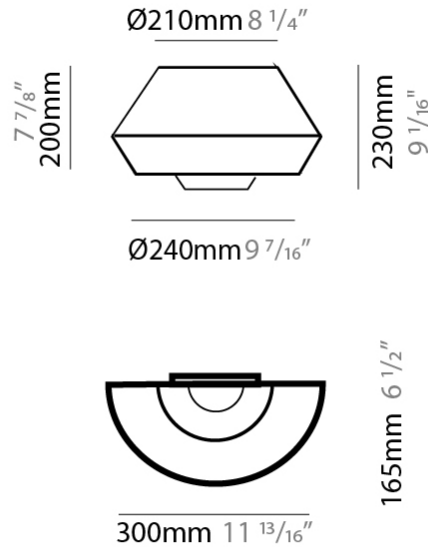

PROJECT	_____
TYPE	_____
SPECIFIER	_____
QUANTITY	_____
DATE	_____

BANYO SURFACE

D113019-

base number   Finish Options   -   Finish Options

1. To build a product code in our configurator select the specify button on the base model # product page
2. To build a manual product code on this datasheet choose from the options listed below in blue font and add the suffix to the base model #

GENERAL

Series: Banyo
Brand: Ole
Division: Design
Mounting Type: Surface
Mounting Location: Wall
Subcategory: Up/Down Light

PHYSICAL

Shape: Round
Width (mm): 300
Width (in): 11 ¹³/₁₆
Height (mm): 230
Depth (mm): 300
Height (in): 9 ¹/₁₆
Extension (mm): 165
Extension (in): 6 ¹/₂
Light Distribution: Indirect
Weight (kg): 1.1
Weight (lbs): 2.4
Diffuser: Satin Glass
Fixture Finish: [BEI](#) / [BLK](#) / [BLU](#) / [COG](#) / [DGN](#) / [GRY](#) / [MRN](#) / [MOC](#) / [MUS](#) / [OLV](#) / [SIL](#) / [STN](#) / [TER](#) / [WHI](#)
Holder Finish: [MWH](#) / [MBK](#)
Fixture Material: [Fabric Cord](#) / [Metal](#)

ELECTRICAL

Number of Lamps: 1
Lamp Type: LED Retrofit
Lamp Shape: A19
Bulb Included: Bulb Not Included
Max. Wattage Per Lamp (W): 15
Lamp Base: E26
Input Voltage (V): 120
Upon Request: 277Vac / GU24

LED

OPTICAL

RATINGS AND CERTIFICATIONS

Certified By: Certified for North American Standards
IP rating: IP20