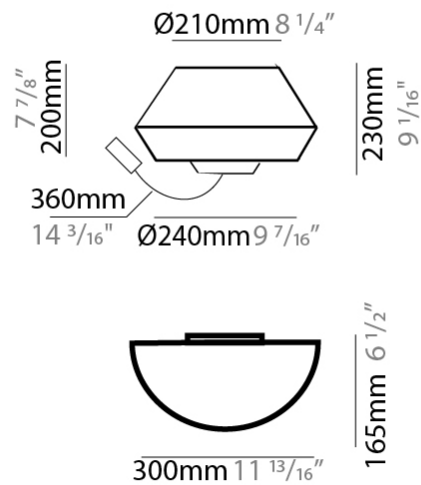

GENERAL

Series: Banyo
Partner: Ole
Division: Design
Installation: Surface
Product Type: Wall Surface
Mounting Location: Wall
Light Distribution: Direct / Indirect

PHYSICAL

Shape: Round
Width (mm): 300
Width (in): 11 ¹³/₁₆
Height (mm): 230
Depth (mm): 300
Height (in): 9 ¹/₁₆
Extension (mm): 165
Extension (in): 6 ¹/₂
Weight (kg): 1.2
Weight (lbs): 2.6
Diffuser: Satin Glass
Fixture Finish: BEI / BLK / BLU / COG / DGN / GRY / MRN / MOC / MUS /
OLV / SIL / STN / TER / WHI
Holder Finish: MBK
Accent Finish: BLK
Fixture Material: Fabric Cord / Metal
Primary Material: Fabric - Recycled
Upon Request: Matte White Holder and Accent Finish

ELECTRICAL

Number of Lamps: 1
Lamp Type: LED + LED Retrofit
Input Wattage (W): 3 (LED)
Bulb Included: Bulb Not Included
Max. Wattage Per Lamp (W): 15
Lamp Base: E26
Dimming: Non-Dimmable
Driver Included: Yes
Driver Location: Integrated
Driver Type: Constant Current 500mA
Driver Class: Class 2
Input Voltage (V): 120
Constant Current (MA): 500
Upon Request: GU24

LED

Number of LEDs: 1
Color Temperature (°K): 4000
Max. Delivered Lumen (lm): 180
CRI: >80 CRI
Lamp Life (hrs): 25000

OPTICAL

RATINGS AND CERTIFICATIONS

Certified By: Certified for North American Standards
IP rating: IP20