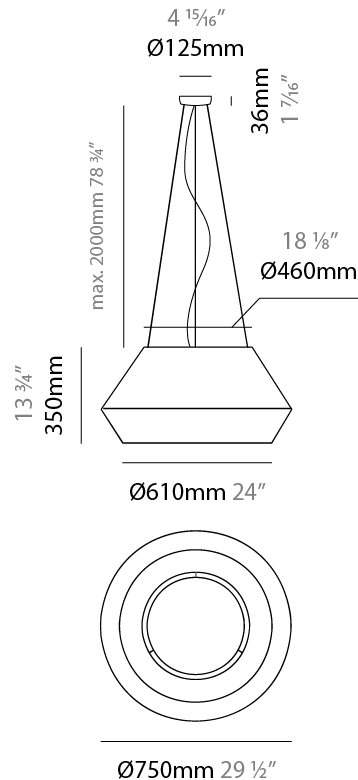

PROJECT	_____
TYPE	_____
SPECIFIER	_____
QUANTITY	_____
DATE	_____

BANYO SUSPENSION

D111002-

base number	Finish Options	Finish Options

1. To build a product code in our configurator select the specify button on the base model # product page
2. To build a manual product code on this datasheet choose from the options listed below in blue font and add the suffix to the base model #

GENERAL

Series: Banyo
Brand: Ole
Division: Design
Mounting Type: Suspension
Mounting Location: Ceiling
Subcategory: Pendant

PHYSICAL

Shape: Dome
Diameter (mm): 750
Diameter (in): 29 1/2
Height (mm): 350
Height (in): 13 3/4
Max. Overall Height (mm): 2350
Max. Overall Height (in): 92 1/2
Light Distribution: Direct
Weight (kg): 10
Weight (lbs): 22.05
Diffuser: Satin Glass
Fixture Finish: BEI / BLK / BLU / COG / DGN / GRY / MRN / MOC / MUS / OLV / SIL / STN / TER / WHI
Holder Finish: MWH / MBK
Accent Finish: Black (except for White Cord)
Fixture Material: Fabric Cord / Metal
Cable Details: 2000mm/78 3/4" Cable - Transparent

ELECTRICAL

Number of Lamps: 3
Lamp Type: LED Retrofit
Lamp Shape: A19
Bulb Included: Bulb Not Included
Max. Wattage Per Lamp (W): 15
Lamp Base: E26
Input Voltage (V): 120
Upon Request: 277Vac / GU24

LED

OPTICAL

RATINGS AND CERTIFICATIONS

Certified By: Certified for North American Standards
IP rating: IP20