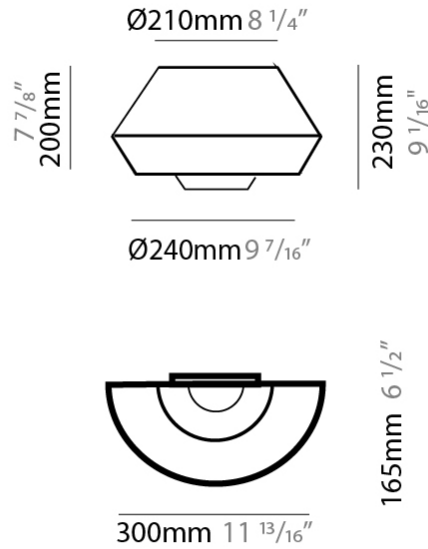

PROJECT	_____
TYPE	_____
SPECIFIER	_____
QUANTITY	_____
DATE	_____

BANYO SURFACE

D113019-

base number	Finish Options	-	Finish Options

1. To build a product code in our configurator select the specify button on the base model # product page
2. To build a manual product code on this datasheet choose from the options listed below in blue font and add the suffix to the base model #

GENERAL

Series: Banyo
Brand: Ole
Division: Design
Mounting Type: Surface
Mounting Location: Wall
Subcategory: Up/Down Light

PHYSICAL

Shape: Round
Width (mm): 300
Width (in): 11 ¹³/₁₆
Height (mm): 230
Depth (mm): 300
Height (in): 9 ¹/₁₆
Extension (mm): 165
Extension (in): 6 ¹/₂
Light Distribution: Indirect
Weight (kg): 1.1
Weight (lbs): 2.4
Diffuser: Satin Glass
Fixture Finish: BEI / BLK / BLU / COG / DGN / GRY / MRN / MOC / MUS / OLV / SIL / STN / TER / WHI
Holder Finish: MWH / MBK
Fixture Material: Fabric Cord / Metal

ELECTRICAL

Number of Lamps: 1
Lamp Type: LED Retrofit
Lamp Shape: A19
Bulb Included: Bulb Not Included
Max. Wattage Per Lamp (W): 15
Lamp Base: E26
Input Voltage (V): 120
Upon Request: 277Vac / GU24

LED

OPTICAL

RATINGS AND CERTIFICATIONS

Certified By: Certified for North American Standards
IP rating: IP20