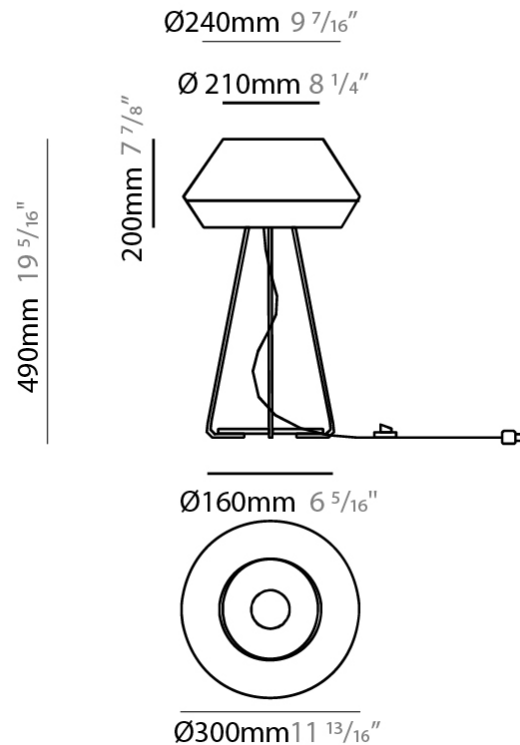

PROJECT
TYPE
SPECIFIER
QUANTITY
DATE

BANYO PORTABLE

D114004-

base number   Finish
Options

1. To build a product code in our configurator select the specify button on the base model # product page
2. To build a manual product code on this datasheet choose from the options listed below in blue font and add the suffix to the base model #

GENERAL

Series: Banyo
Brand: Ole
Division: Design
Mounting Type: Portable
Mounting Location: Table
Subcategory: Table

PHYSICAL

Shape: Dome
Diameter (mm): 300
Diameter (in): 11 ¹³/₁₆
Height (mm): 490
Height (in): 19 ⁵/₁₆
Light Distribution: Indirect
Weight (kg): 1.7
Weight (lbs): 3.7
Diffuser: Satin Glass
Fixture Finish: BEI / BLK / BLU / COG / DGN / GRY / MRN / MOC / MUS /
OLV / SIL / STN / TER / WHI
Holder Finish: Granulated White
Fixture Material: Fabric Cord / Metal
Upon Request: Other fabric cord colors available upon request (see
downloadable finish chart)

ELECTRICAL

Number of Lamps: 1
Lamp Type: LED Retrofit
Lamp Shape: A19
Bulb Included: Bulb Not Included
Max. Wattage Per Lamp (W): 15
Lamp Base: E26
Input Voltage (V): 120
Upon Request: 277Vac / GU24

LED

OPTICAL

RATINGS AND CERTIFICATIONS

Certified By: Certified for North American Standards
IP rating: IP20