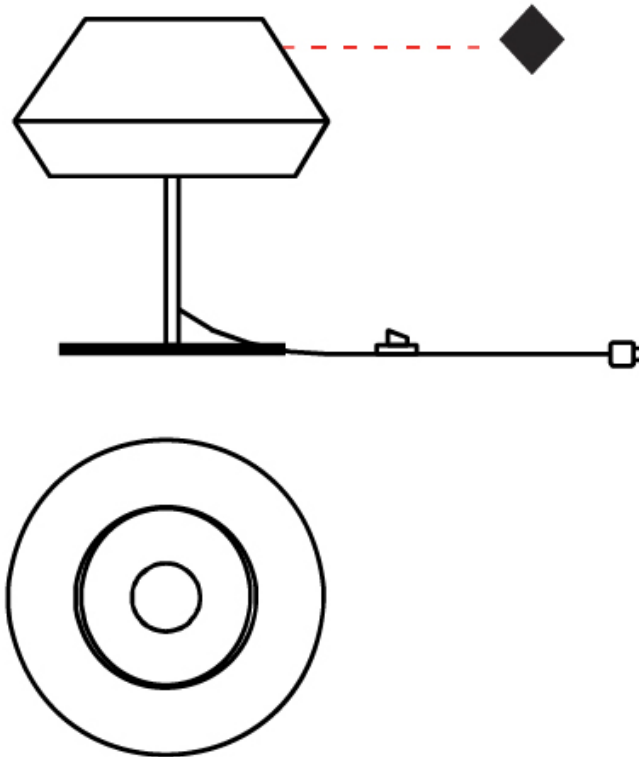

D114005-

PROJECT

TYPE

SPECIFIER

QUANTITY

DATE

D