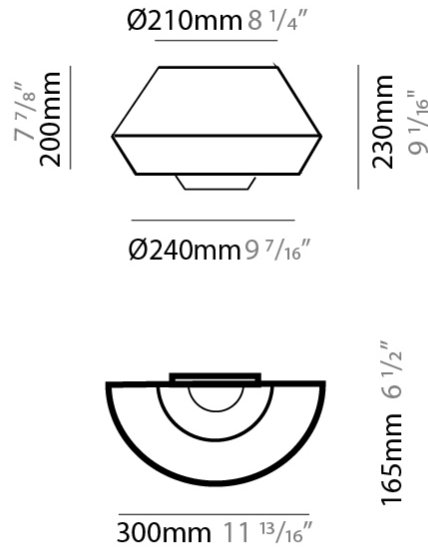

BANYO SURFACE

D113017-

base number   Finish Options   -   Finish Options

1. To build a product code in our configurator select the specify button on the base model # product page
2. To build a manual product code on this datasheet choose from the options listed below in blue font and add the suffix to the base model #

GENERAL

Series: Banyo
Brand: Ole
Division: Design
Mounting Type: Surface
Mounting Location: Wall
Subcategory: Up/Down Light

PHYSICAL

Shape: Round
Width (mm): 300
Width (in): 11 ¹³/₁₆
Height (mm): 230
Depth (mm): 300
Height (in): 9 ¹/₁₆
Extension (mm): 165
Extension (in): 6 ¹/₂
Light Distribution: Indirect
Weight (kg): 1.1
Weight (lbs): 2.4
Diffuser: Satin Glass
Fixture Finish: [BEI](#) / [BLK](#) / [BLU](#) / [COG](#) / [DGN](#) / [GRY](#) / [MRN](#) / [MOC](#) / [MUS](#) / [OLV](#) / [SIL](#) / [STN](#) / [TER](#) / [WHI](#)
Holder Finish: [MWH](#) / [MBK](#)
Accent Finish: Black (except for White Cord)
Fixture Material: Fabric Cord / Metal

ELECTRICAL

Number of Lamps: 1
Lamp Type: LED Retrofit
Lamp Shape: A19
Bulb Included: Bulb Not Included
Max. Wattage Per Lamp (W): 15
Lamp Base: E26
Input Voltage (V): 120
Upon Request: 277Vac / GU24

LED

OPTICAL

RATINGS AND CERTIFICATIONS

Certified By: Certified for North American Standards
IP rating: IP20

PROJECT
TYPE
SPECIFIER
QUANTITY
DATE