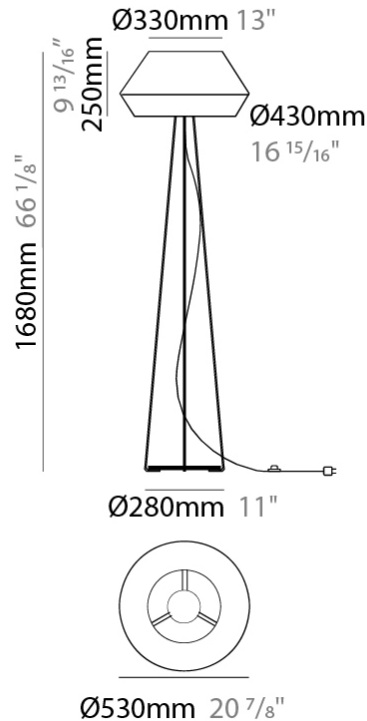

PROJECT	_____
TYPE	_____
SPECIFIER	_____
QUANTITY	_____
DATE	_____

BANYO PORTABLE

D114006-

base number _____
Finish _____
Options _____

1. To build a product code in our configurator select the specify button on the base model # product page
2. To build a manual product code on this datasheet choose from the options listed below in blue font and add the suffix to the base model #

GENERAL

Series: Banyo _____
Brand: Ole _____
Division: Design _____
Mounting Type: Portable _____
Mounting Location: Floor _____
Subcategory: Floor _____

PHYSICAL

Shape: Dome _____
Diameter (mm): 330 _____
Diameter (in): 13 _____
Height (mm): 1680 _____
Height (in): 66 1/8 _____
Light Distribution: Indirect _____
Weight (kg): 6 _____
Weight (lbs): 13.2 _____
Diffuser: Satin Glass _____
Fixture Finish: BEI / BLK / BLU / COG / DGN / GRY / MRN / MOC / MUS / OLV / SIL / STN / TER / WHI _____
Holder Finish: Granulated White _____
Fixture Material: Fabric Cord / Metal _____
Upon Request: Other fabric cord colors available upon request (see downloadable finish chart) _____

ELECTRICAL

Number of Lamps: 1 _____
Lamp Type: LED Retrofit _____
Lamp Shape: A19 _____
Bulb Included: Bulb Not Included _____
Max. Wattage Per Lamp (W): 15 _____
Lamp Base: E26 _____
Input Voltage (V): 120 _____
Upon Request: 277Vac / GU24 _____

LED

OPTICAL

RATINGS AND CERTIFICATIONS

Certified By: Certified for North American Standards _____
IP rating: IP20 _____