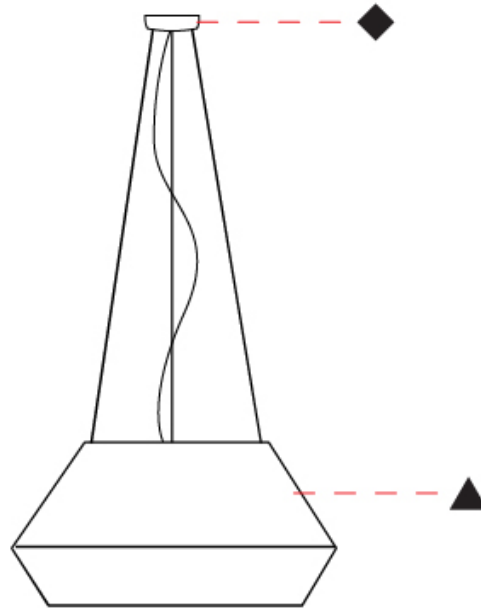

D111002-

PROJECT

TYPE

SPECIFIER

QUANTITY

DATE

D