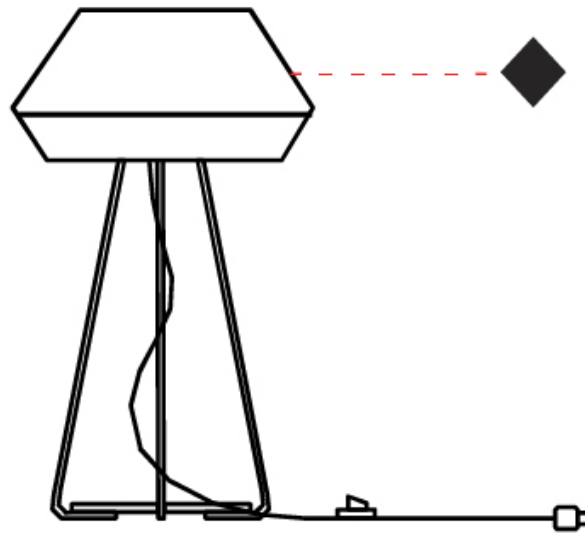

D114004-

PROJECT	_____
TYPE	_____
SPECIFIER	_____
QUANTITY	_____
DATE	_____

D