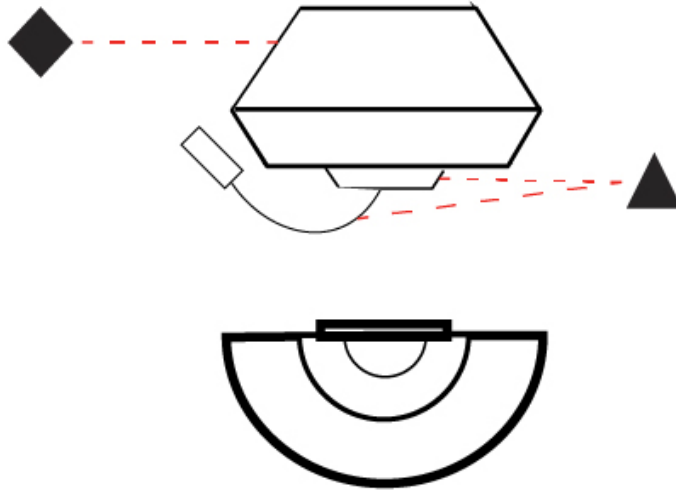

D113016-

PROJECT

TYPE

SPECIFIER

QUANTITY

DATE

D