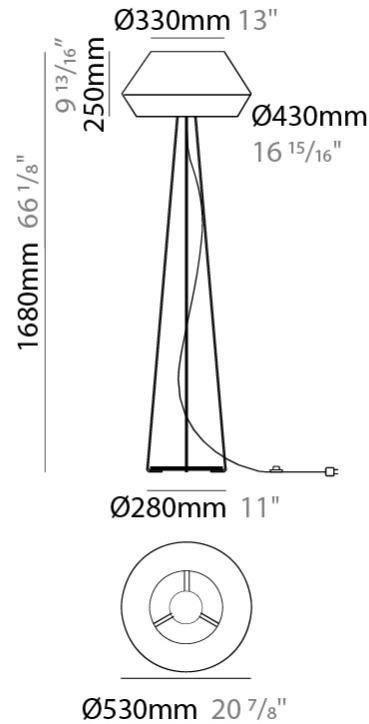

BANYO PORTABLE

D114006-

base number Finish
Options

1. To build a product code in our configurator select the specify button on the base model # product page
2. To build a manual product code on this datasheet choose from the options listed below in blue font and add the suffix to the base model #

GENERAL

Series: Banyo
Brand: Ole
Division: Design
Mounting Type: Portable
Mounting Location: Floor
Subcategory: Floor

PHYSICAL

Shape: Dome
Diameter (mm): 330
Diameter (in): 13
Height (mm): 1680
Height (in): 66 1/8
Light Distribution: Indirect
Weight (kg): 6
Weight (lbs): 13.2
Diffuser: Satin Glass
Fixture Finish: BEI / BLK / BLU / COG / DGN / GRY / MRN / MOC / MUS / OLV / SIL / STN / TER / WHI
Holder Finish: Granulated White
Fixture Material: Fabric Cord / Metal
Upon Request: Other fabric cord colors available upon request (see downloadable finish chart)

ELECTRICAL

Number of Lamps: 1
Lamp Type: LED Retrofit
Lamp Shape: A19
Bulb Included: Bulb Not Included
Max. Wattage Per Lamp (W): 15
Lamp Base: E26
Input Voltage (V): 120
Upon Request: 277Vac / GU24

LED

OPTICAL

RATINGS AND CERTIFICATIONS

Certified By: Certified for North American Standards
IP rating: IP20

PROJECT
TYPE
SPECIFIER
QUANTITY
DATE