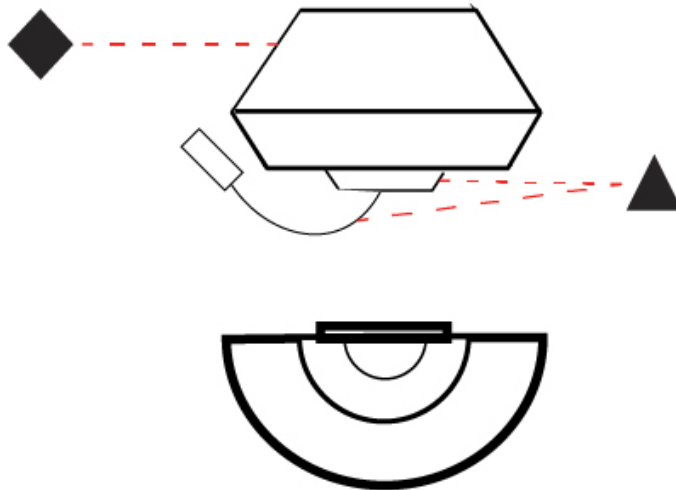

D113015-

PROJECT

TYPE

SPECIFIER

QUANTITY

DATE

D