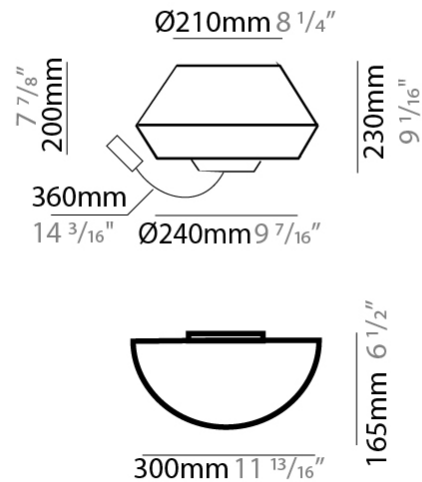

1. To build a product code in our configurator select the specify button on the base model # product page
2. To build a manual product code on this datasheet choose from the options listed below in blue font and add the suffix to the base model #

GENERAL

Series: Banyo
Brand: Ole
Division: Design
Mounting Type: Surface
Mounting Location: Wall
Subcategory: On/Off Switch

PHYSICAL

Shape: Round
Width (mm): 300
Width (in): 11 ¹³/₁₆
Height (mm): 230
Depth (mm): 300
Height (in): 9 ¹/₁₆
Extension (mm): 165
Extension (in): 6 ¹/₂
Light Distribution: Direct / Indirect
Weight (kg): 1.2
Weight (lbs): 2.6
Diffuser: Satin Glass
Fixture Finish: [BEI](#) / [BLK](#) / [BLU](#) / [COG](#) / [DGN](#) / [GRY](#) / [MRN](#) / [MOC](#) / [MUS](#) / [OLV](#) / [SIL](#) / [STN](#) / [TER](#) / [WHI](#)
Holder Finish: [MWH](#) / [MBK](#)
Accent Finish: Black (except for White Cord)
Fixture Material: Fabric Cord / Metal

ELECTRICAL

Number of Lamps: 1
Lamp Type: LED + LED Retrofit
Input Wattage (W): 3 (LED)
Bulb Included: Bulb Not Included
Max. Wattage Per Lamp (W): 15
Lamp Base: E26
Dimming: Non-Dimmable
Driver Included: Yes
Driver Location: Integrated
Driver Type: Constant Current 500mA
Driver Class: Class 2
Input Voltage (V): 120
Constant Current (MA): 500
Upon Request: GU24

LED

Number of LEDs: 1
Color Temperature (°K): 4000
Max. Delivered Lumen (lm): 180
CRI: >80 CRI
Lamp Life (hrs): 25000

OPTICAL

RATINGS AND CERTIFICATIONS

Certified By: Certified for North American Standards
IP rating: IP20

PROJECT
TYPE
SPECIFIER
QUANTITY
DATE