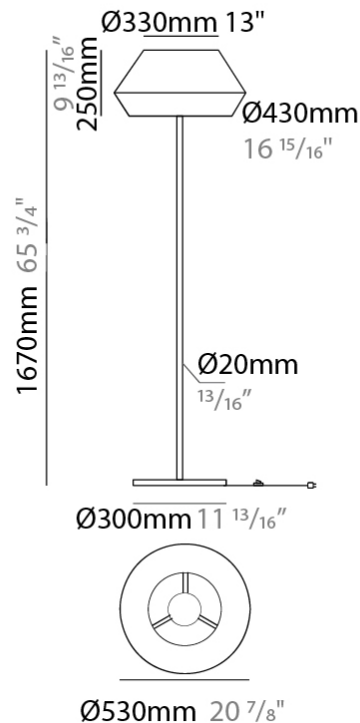

BANYO PORTABLE

D114007-

base number Finish
Options

1. To build a product code in our configurator select the specify button on the base model # product page
2. To build a manual product code on this datasheet choose from the options listed below in blue font and add the suffix to the base model #

GENERAL

Series: Banyo
Brand: Ole
Division: Design
Mounting Type: Portable
Mounting Location: Floor
Subcategory: Floor

PHYSICAL

Shape: Dome
Diameter (mm): 330
Diameter (in): 13
Height (mm): 1670
Height (in): 65 ³/₄
Light Distribution: Indirect
Weight (kg): 5.5
Weight (lbs): 12.1
Diffuser: Satin Glass
Fixture Finish: BEI / BLK / BLU / COG / DGN / GRY / MRN / MOC / MUS / OLV / SIL / STN / TER / WHI
Holder Finish: Granulated White
Fixture Material: Fabric Cord / Metal
Upon Request: Other fabric cord colors available upon request (see downloadable finish chart)

ELECTRICAL

Number of Lamps: 1
Lamp Type: LED Retrofit
Lamp Shape: A19
Bulb Included: Bulb Not Included
Max. Wattage Per Lamp (W): 15
Lamp Base: E26
Input Voltage (V): 120
Upon Request: 277Vac / GU24

LED

OPTICAL

RATINGS AND CERTIFICATIONS

Certified By: Certified for North American Standards
IP rating: IP20

PROJECT
TYPE
SPECIFIER
QUANTITY
DATE