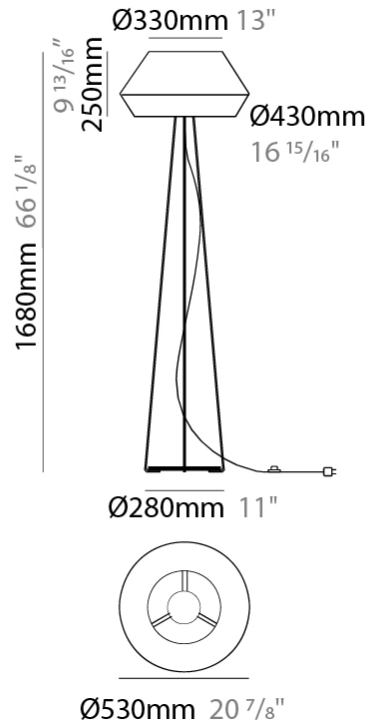

PROJECT	_____
TYPE	_____
SPECIFIER	_____
QUANTITY	_____
DATE	_____

BANYO PORTABLE

D114006-

base number   Finish
Options

1. To build a product code in our configurator select the specify button on the base model # product page
2. To build a manual product code on this datasheet choose from the options listed below in blue font and add the suffix to the base model #

GENERAL

Series: Banyo
Brand: Ole
Division: Design
Mounting Type: Portable
Mounting Location: Floor
Subcategory: Floor

PHYSICAL

Shape: Dome
Diameter (mm): 330
Diameter (in): 13
Height (mm): 1680
Height (in): 66 1/8
Light Distribution: Indirect
Weight (kg): 6
Weight (lbs): 13.2
Diffuser: Satin Glass
Fixture Finish: BEI / BLK / BLU / COG / DGN / GRY / MRN / MOC / MUS / OLV / SIL / STN / TER / WHI
Holder Finish: Granulated White
Fixture Material: Fabric Cord / Metal
Upon Request: Other fabric cord colors available upon request (see downloadable finish chart)

ELECTRICAL

Number of Lamps: 1
Lamp Type: LED Retrofit
Lamp Shape: A19
Bulb Included: Bulb Not Included
Max. Wattage Per Lamp (W): 15
Lamp Base: E26
Input Voltage (V): 120
Upon Request: 277Vac / GU24

LED

OPTICAL

RATINGS AND CERTIFICATIONS

Certified By: Certified for North American Standards
IP rating: IP20