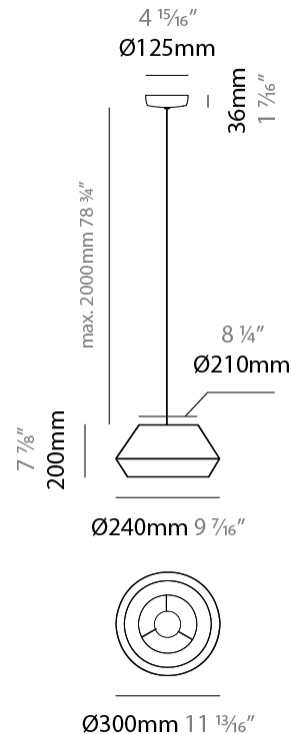

BANYO SUSPENSION

D111000-

base number   Finish Options   Finish Options

1. To build a product code in our configurator select the specify button on the base model # product page
2. To build a manual product code on this datasheet choose from the options listed below in blue font and add the suffix to the base model #

GENERAL

Series: Banyo
Brand: Ole
Division: Design
Mounting Type: Suspension
Mounting Location: Ceiling
Subcategory: Pendant

PHYSICAL

Shape: Dome
Diameter (mm): 300
Diameter (in): 11 ¹³/₁₆
Height (mm): 200
Height (in): 7 ⁷/₈
Max. Overall Height (mm): 2200
Max. Overall Height (in): 86 ⁵/₈
Light Distribution: Direct
Weight (kg): 1.5
Weight (lbs): 3.31
Diffuser: Satin Glass
Fixture Finish: BEI / BLK / BLU / COG / DGN / GRY / MRN / MOC / MUS / OLV / SIL / STN / TER / WHI
Holder Finish: MWH / MBK
Accent Finish: Wired Frame - Black (except for white cord)
Fixture Material: Fabric Cord / Metal
Cable Details: 2000mm / 78 3/4" Cable - Transparent

ELECTRICAL

Number of Lamps: 1
Lamp Type: LED Retrofit
Lamp Shape: A19
Bulb Included: Bulb Not Included
Max. Wattage Per Lamp (W): 15
Lamp Base: E26
Input Voltage (V): 120
Upon Request: 277Vac / GU24

LED

OPTICAL

RATINGS AND CERTIFICATIONS

Certified By: Certified for North American Standards
IP rating: IP20

PROJECT
TYPE
SPECIFIER
QUANTITY
DATE