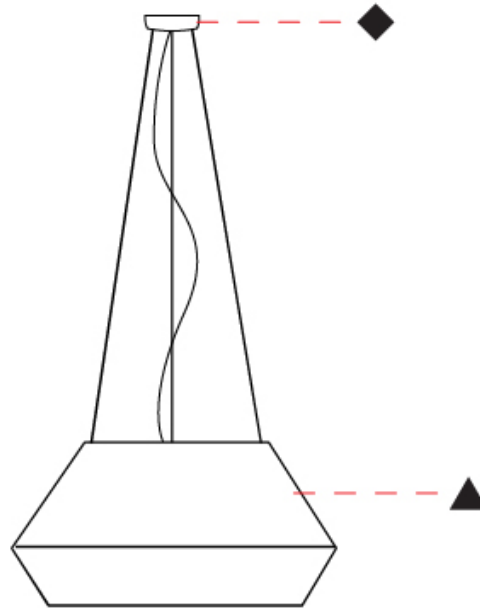

BANYO SUSPENSION

D111002-

PROJECT

TYPE

SPECIFIER

QUANTITY

DATE

D