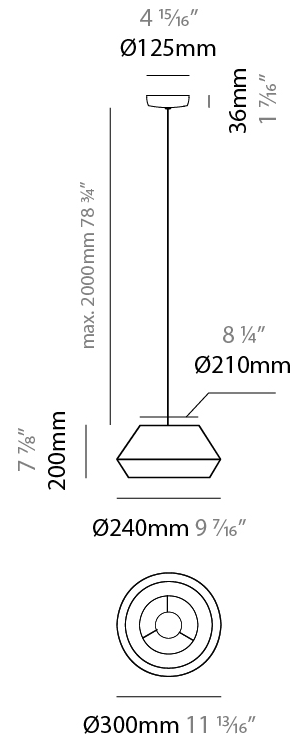

PROJECT	
TYPE	
SPECIFIER	
QUANTITY	
DATE	

BANYO SUSPENSION

D111000-

base number   Finish
Options

1. To build a product code in our configurator select the specify button on the base model # product page
2. To build a manual product code on this datasheet choose from the options listed below in blue font and add the suffix to the base model #

GENERAL

Series: Banyo
Partner: Ole
Division: Design
Installation: Suspension
Product Type: Pendant
Mounting Location: Ceiling
Light Distribution: Direct

PHYSICAL

Shape: Dome
Diameter (mm): 300
Diameter (in): 11 ¹³/₁₆
Height (mm): 200
Height (in): 7 ⁷/₈
Max. Overall Height (mm): 2200
Max. Overall Height (in): 86 ⁵/₈
Weight (kg): 1.5
Weight (lbs): 3.31
Diffuser: Satin Glass
Fixture Finish: BEI / BLK / BLU / COG / DGN / GRY / MRN / MOC / MUS / OLV / SIL / STN / TER / WHI
Holder Finish: MBK
Accent Finish: MBK
Fixture Material: Fabric Cord / Metal
Primary Material: Fabric - Recycled
Cable Details: 2000mm / 78 3/4" Cable - Transparent
Upon Request: Matte White Holder

ELECTRICAL

Number of Lamps: 1
Lamp Type: LED Retrofit
Lamp Shape: A19
Bulb Included: Bulb Not Included
Max. Wattage Per Lamp (W): 15
Lamp Base: E26
Input Voltage (V): 120
Upon Request: 277Vac / GU24

LED

OPTICAL

RATINGS AND CERTIFICATIONS

Certified By: Certified for North American Standards
IP rating: IP20