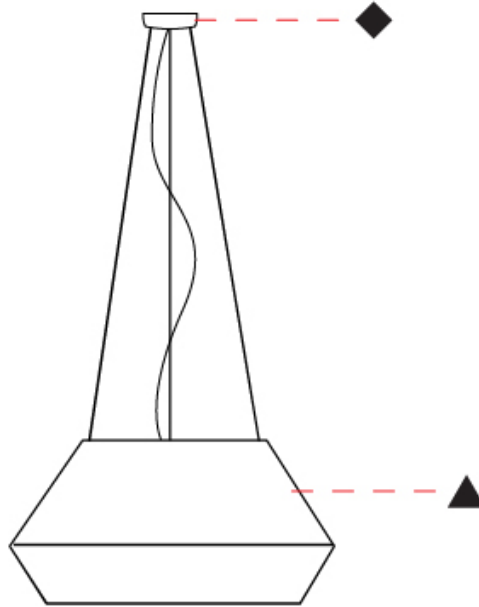

BANYO SUSPENSION

D111002-

PROJECT

TYPE

SPECIFIER

QUANTITY

DATE

D