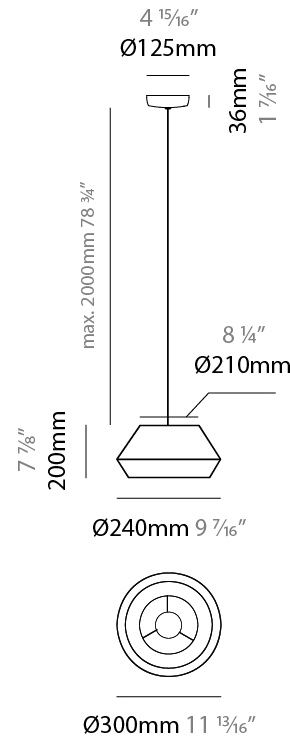

PROJECT	_____
TYPE	_____
SPECIFIER	_____
QUANTITY	_____
DATE	_____

BANYO SUSPENSION

D111000-

base number   Finish
Options

1. To build a product code in our configurator select the specify button on the base model # product page
2. To build a manual product code on this datasheet choose from the options listed below in blue font and add the suffix to the base model #

GENERAL

Series: Banyo
Partner: Ole
Division: Design
Installation: Suspension
Product Type: Pendant
Mounting Location: Ceiling
Light Distribution: Direct

PHYSICAL

Shape: Dome
Diameter (mm): 300
Diameter (in): 11 ¹³/₁₆
Height (mm): 200
Height (in): 7 ⁷/₈
Max. Overall Height (mm): 2200
Max. Overall Height (in): 86 ⁵/₈
Weight (kg): 1.5
Weight (lbs): 3.31
Diffuser: Satin Glass
Fixture Finish: BEI / BLK / BLU / COG / DGN / GRY / MRN / MOC / MUS / OLV / SIL / STN / TER / WHI
Holder Finish: MBK
Accent Finish: MBK
Fixture Material: Fabric Cord / Metal
Primary Material: Fabric - Recycled
Cable Details: 2000mm / 78 3/4" Cable - Transparent
Upon Request: Matte White Holder

ELECTRICAL

Number of Lamps: 1
Lamp Type: LED Retrofit
Lamp Shape: A19
Bulb Included: Bulb Not Included
Max. Wattage Per Lamp (W): 15
Lamp Base: E26
Input Voltage (V): 120
Upon Request: 277Vac / GU24

LED

OPTICAL

RATINGS AND CERTIFICATIONS

Certified By: Certified for North American Standards
IP rating: IP20