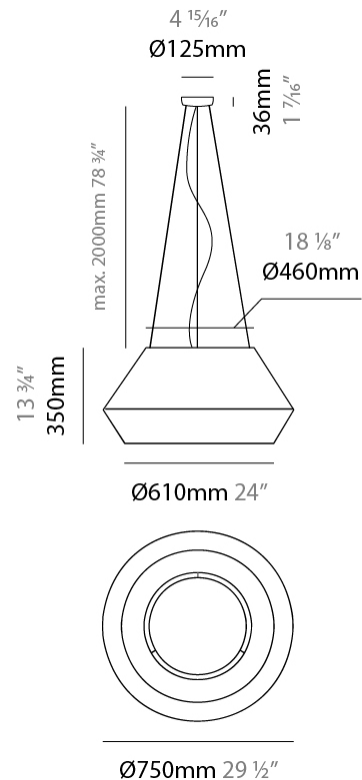

PROJECT
TYPE
SPECIFIER
QUANTITY
DATE

BANYO SUSPENSION

D111002-

base number Finish
Options

1. To build a product code in our configurator select the specify button on the base model # product page
2. To build a manual product code on this datasheet choose from the options listed below in blue font and add the suffix to the base model #

GENERAL

Series: Banyo
Partner: Ole
Division: Design
Installation: Suspension
Product Type: Pendant
Mounting Location: Ceiling
Light Distribution: Direct

PHYSICAL

Shape: Dome
Diameter (mm): 750
Diameter (in): 29 1/2
Height (mm): 350
Height (in): 13 3/4
Max. Overall Height (mm): 2350
Max. Overall Height (in): 92 1/2
Weight (kg): 10
Weight (lbs): 22.05
Diffuser: Satin Glass
Fixture Finish: BEI / BLK / BLU / COG / DGN / GRY / MRN / MOC / MUS / OLV / SIL / STN / TER / WHI
Holder Finish: MBK
Accent Finish: MBK
Fixture Material: Fabric Cord / Metal
Primary Material: Fabric - Recycled
Cable Details: 2000mm/78 3/4" Cable - Transparent
Upon Request: Matte White Holder

ELECTRICAL

Number of Lamps: 3
Lamp Type: LED Retrofit
Lamp Shape: A19
Bulb Included: Bulb Not Included
Max. Wattage Per Lamp (W): 15
Lamp Base: E26
Input Voltage (V): 120
Upon Request: 277Vac / GU24

LED

OPTICAL

RATINGS AND CERTIFICATIONS

Certified By: Certified for North American Standards
IP rating: IP20