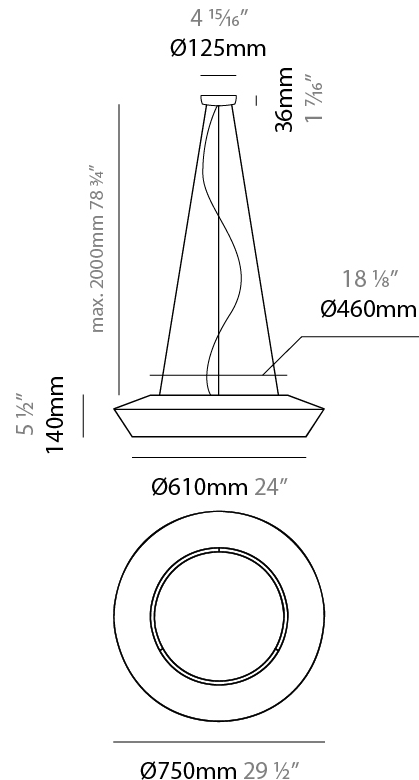

BANYO SUSPENSION

D111003- _____

base number   Finish Options   Finish Options

1. To build a product code in our configurator select the specify button on the base model # product page
2. To build a manual product code on this datasheet choose from the options listed below in blue font and add the suffix to the base model #

GENERAL

Series: Banyo
Brand: Ole
Division: Design
Mounting Type: Suspension
Mounting Location: Ceiling
Subcategory: Pendant

PHYSICAL

Shape: Disc
Diameter (mm): 750
Diameter (in): 29 1/2
Height (mm): 140
Height (in): 5 1/2
Max. Overall Height (mm): 2140
Max. Overall Height (in): 84 1/4
Light Distribution: Direct
Weight (kg): 10
Weight (lbs): 22.05
Diffuser: Satin Glass
Fixture Finish: BEI / BLK / BLU / COG / DGN / GRY / MRN / MOC / MUS / OLV / SIL / STN / TER / WHI
Holder Finish: MWH / MBK
Accent Finish: Black (except for White Cord)
Fixture Material: Fabric Cord / Metal
Cable Details: 2000mm/78 3/4" Cable - Transparent

ELECTRICAL

Number of Lamps: 3
Lamp Type: LED Retrofit
Lamp Shape: A19
Bulb Included: Bulb Not Included
Max. Wattage Per Lamp (W): 15
Lamp Base: E26
Input Voltage (V): 120
Upon Request: 277Vac / GU24

LED

OPTICAL

RATINGS AND CERTIFICATIONS

Certified By: Certified for North American Standards
IP rating: IP20

PROJECT
TYPE
SPECIFIER
QUANTITY
DATE