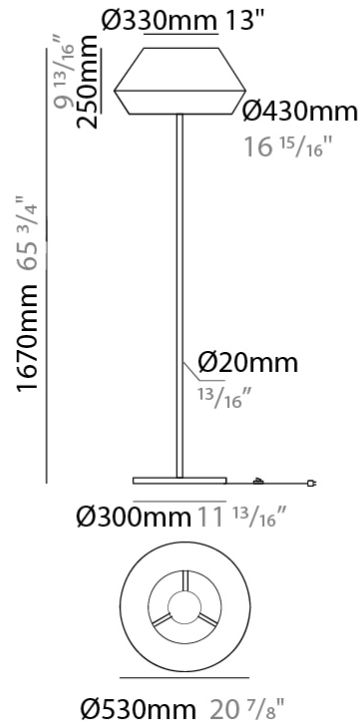

BANYO PORTABLE

D114007-

base number   Finish
Options

1. To build a product code in our configurator select the specify button on the base model # product page
2. To build a manual product code on this datasheet choose from the options listed below in blue font and add the suffix to the base model #

GENERAL

Series: Banyo
Brand: Ole
Division: Design
Mounting Type: Portable
Mounting Location: Floor
Subcategory: Floor

PHYSICAL

Shape: Dome
Diameter (mm): 330
Diameter (in): 13
Height (mm): 1670
Height (in): 65 ³/₄
Light Distribution: Indirect
Weight (kg): 5.5
Weight (lbs): 12.1
Diffuser: Satin Glass
[Fixture Finish: BEI / BLK / BLU / COG / DGN / GRY / MRN / MOC / MUS / OLV / SIL / STN / TER / WHI](#)
Holder Finish: Granulated White
Fixture Material: Fabric Cord / Metal
Upon Request: Other fabric cord colors available upon request (see downloadable finish chart)

ELECTRICAL

Number of Lamps: 1
Lamp Type: LED Retrofit
Lamp Shape: A19
Bulb Included: Bulb Not Included
Max. Wattage Per Lamp (W): 15
Lamp Base: E26
Input Voltage (V): 120
Upon Request: 277Vac / GU24

LED

OPTICAL

RATINGS AND CERTIFICATIONS

Certified By: Certified for North American Standards
IP rating: IP20

PROJECT	_____
TYPE	_____
SPECIFIER	_____
QUANTITY	_____
DATE	_____