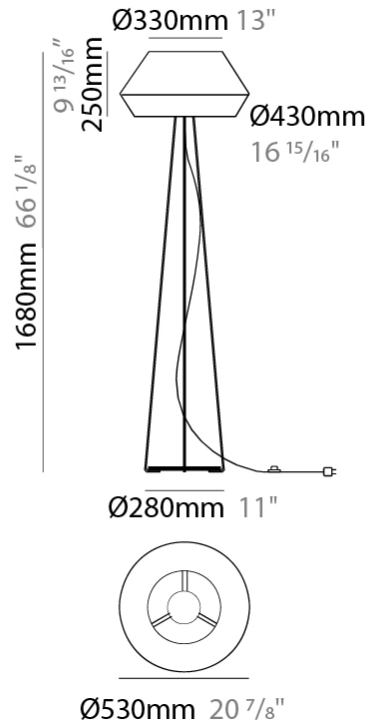

PROJECT
TYPE
SPECIFIER
QUANTITY
DATE

BANYO PORTABLE

D114006-

base number   Finish
Options

1. To build a product code in our configurator select the specify button on the base model # product page
2. To build a manual product code on this datasheet choose from the options listed below in blue font and add the suffix to the base model #

GENERAL

Series: Banyo
Brand: Ole
Division: Design
Mounting Type: Portable
Mounting Location: Floor
Subcategory: Floor

PHYSICAL

Shape: Dome
Diameter (mm): 330
Diameter (in): 13
Height (mm): 1680
Height (in): 66 1/8
Light Distribution: Indirect
Weight (kg): 6
Weight (lbs): 13.2
Diffuser: Satin Glass
Fixture Finish: BEI / BLK / BLU / COG / DGN / GRY / MRN / MOC / MUS /
OLV / SIL / STN / TER / WHI
Holder Finish: Granulated White
Fixture Material: Fabric Cord / Metal
Upon Request: Other fabric cord colors available upon request (see
downloadable finish chart)

ELECTRICAL

Number of Lamps: 1
Lamp Type: LED Retrofit
Lamp Shape: A19
Bulb Included: Bulb Not Included
Max. Wattage Per Lamp (W): 15
Lamp Base: E26
Input Voltage (V): 120
Upon Request: 277Vac / GU24

LED

OPTICAL

RATINGS AND CERTIFICATIONS

Certified By: Certified for North American Standards
IP rating: IP20