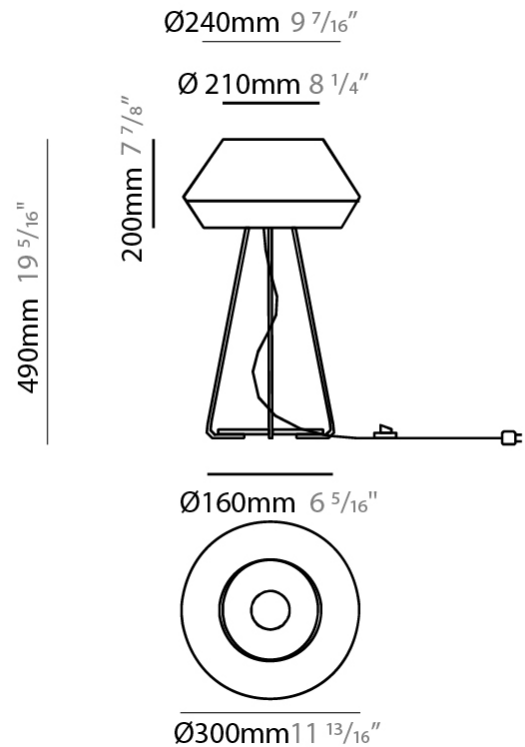

PROJECT	
TYPE	
SPECIFIER	
QUANTITY	
DATE	

BANYO PORTABLE

D114004-

base number   Finish
Options

1. To build a product code in our configurator select the specify button on the base model # product page
2. To build a manual product code on this datasheet choose from the options listed below in blue font and add the suffix to the base model #

GENERAL

Series: Banyo
Partner: Ole
Division: Design
Installation: Portable
Product Type: Table
Mounting Location: Table
Light Distribution: Indirect

PHYSICAL

Shape: Dome
Diameter (mm): 300
Diameter (in): 11 ¹³/₁₆
Height (mm): 490
Height (in): 19 ⁵/₁₆
Weight (kg): 1.7
Weight (lbs): 3.7
Diffuser: Satin Glass
Fixture Finish: BEI / BLK / BLU / COG / DGN / GRY / MRN / MOC / MUS /
OLV / SIL / STN / TER / WHI
Holder Finish: Granulated White
Fixture Material: Fabric Cord / Metal
Primary Material: Fabric - Recycled
Upon Request: Other fabric cord colors available upon request (see
downloadable finish chart)

ELECTRICAL

Number of Lamps: 1
Lamp Type: LED Retrofit
Lamp Shape: A19
Bulb Included: Bulb Not Included
Max. Wattage Per Lamp (W): 15
Lamp Base: E26
Input Voltage (V): 120
Upon Request: 277Vac / GU24

LED

OPTICAL

RATINGS AND CERTIFICATIONS

Certified By: Certified for North American Standards
IP rating: IP20