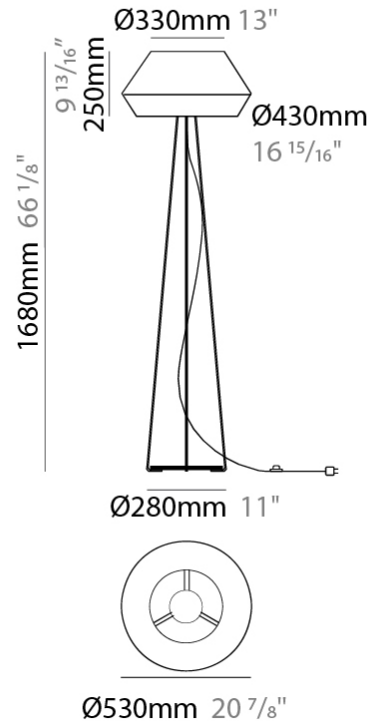

BANYO PORTABLE

D114006-

base number Finish
Options

1. To build a product code in our configurator select the specify button on the base model # product page
2. To build a manual product code on this datasheet choose from the options listed below in blue font and add the suffix to the base model #

GENERAL

Series: Banyo
Partner: Ole
Division: Design
Installation: Portable
Product Type: Floor
Mounting Location: Floor
Light Distribution: Indirect

PHYSICAL

Shape: Dome
Diameter (mm): 330
Diameter (in): 13
Height (mm): 1680
Height (in): 66 1/8
Weight (kg): 6
Weight (lbs): 13.2
Diffuser: Satin Glass
Fixture Finish: BEI / BLK / BLU / COG / DGN / GRY / MRN / MOC / MUS / OLV / SIL / STN / TER / WHI
Holder Finish: Granulated White
Fixture Material: Fabric Cord / Metal
Primary Material: Fabric - Recycled
Upon Request: Other fabric cord colors available upon request (see downloadable finish chart)

ELECTRICAL

Number of Lamps: 1
Lamp Type: LED Retrofit
Lamp Shape: A19
Bulb Included: Bulb Not Included
Max. Wattage Per Lamp (W): 15
Lamp Base: E26
Input Voltage (V): 120
Upon Request: 277Vac / GU24

LED

OPTICAL

RATINGS AND CERTIFICATIONS

Certified By: Certified for North American Standards
IP rating: IP20

PROJECT
TYPE
SPECIFIER
QUANTITY
DATE