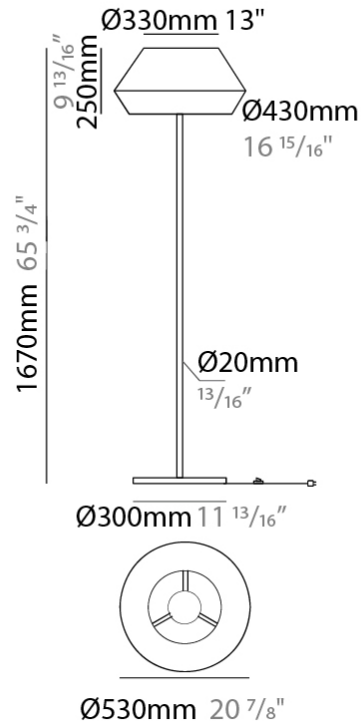

BANYO PORTABLE

D114007-

base number   Finish
Options

1. To build a product code in our configurator select the specify button on the base model # product page
2. To build a manual product code on this datasheet choose from the options listed below in blue font and add the suffix to the base model #

GENERAL

Series: Banyo
Partner: Ole
Division: Design
Installation: Portable
Product Type: Floor
Mounting Location: Floor
Light Distribution: Indirect

PHYSICAL

Shape: Dome
Diameter (mm): 330
Diameter (in): 13
Height (mm): 1670
Height (in): 65 ³/₄
Weight (kg): 5.5
Weight (lbs): 12.1
Diffuser: Satin Glass
Fixture Finish: BEI / BLK / BLU / COG / DGN / GRY / MRN / MOC / MUS / OLV / SIL / STN / TER / WHI
Holder Finish: Granulated White
Fixture Material: Fabric Cord / Metal
Primary Material: Fabric - Recycled
Upon Request: Other fabric cord colors available upon request (see downloadable finish chart)

ELECTRICAL

Number of Lamps: 1
Lamp Type: LED Retrofit
Lamp Shape: A19
Bulb Included: Bulb Not Included
Max. Wattage Per Lamp (W): 15
Lamp Base: E26
Input Voltage (V): 120
Upon Request: 277Vac / GU24

LED

OPTICAL

RATINGS AND CERTIFICATIONS

Certified By: Certified for North American Standards
IP rating: IP20

PROJECT	_____
TYPE	_____
SPECIFIER	_____
QUANTITY	_____
DATE	_____