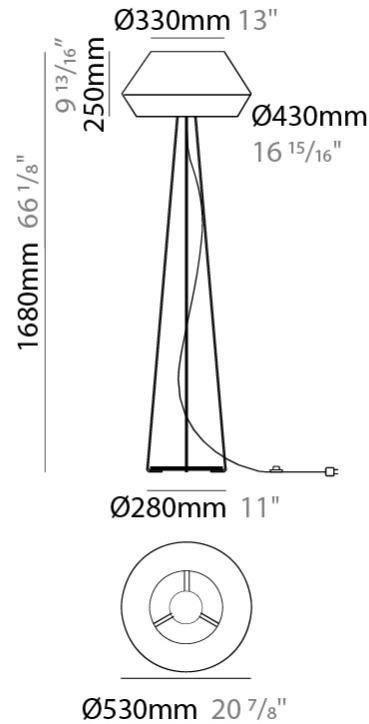

BANYO PORTABLE

D114006-

base number   Finish
Options

PROJECT	_____
TYPE	_____
SPECIFIER	_____
QUANTITY	_____
DATE	_____

1. To build a product code in our configurator select the specify button on the base model # product page
2. To build a manual product code on this datasheet choose from the options listed below in blue font and add the suffix to the base model #

GENERAL

Series: Banyo _____
Brand: Ole _____
Division: Design _____
Mounting Type: Portable _____
Mounting Location: Floor _____
Subcategory: Floor _____

PHYSICAL

Shape: Dome _____
Diameter (mm): 330 _____
Diameter (in): 13 _____
Height (mm): 1680 _____
Height (in): 66 1/8 _____
Light Distribution: Indirect _____
Weight (kg): 6 _____
Weight (lbs): 13.2 _____
Diffuser: Satin Glass _____
Fixture Finish: BEI / BLK / BLU / COG / DGN / GRY / MRN / MOC / MUS / OLV / SIL / STN / TER / WHI _____
Holder Finish: Granulated White _____
Fixture Material: Fabric Cord / Metal _____
Upon Request: Other fabric cord colors available upon request (see downloadable finish chart) _____

ELECTRICAL

Number of Lamps: 1 _____
Lamp Type: LED Retrofit _____
Lamp Shape: A19 _____
Bulb Included: Bulb Not Included _____
Max. Wattage Per Lamp (W): 15 _____
Lamp Base: E26 _____
Input Voltage (V): 120 _____
Upon Request: 277Vac / GU24 _____

LED

OPTICAL

RATINGS AND CERTIFICATIONS

Certified By: Certified for North American Standards _____
IP rating: IP20 _____