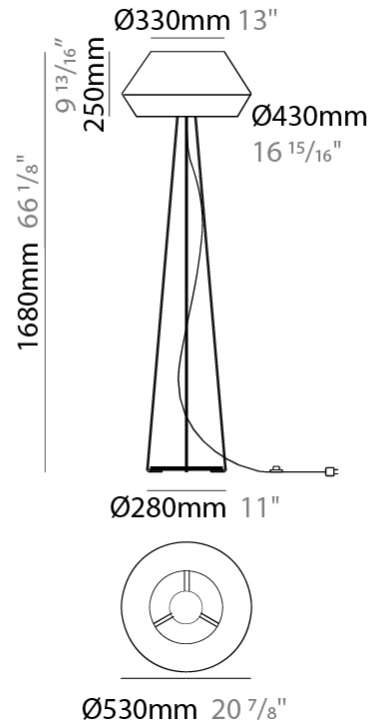

BANYO PORTABLE

D114006-

base number Finish
Options

1. To build a product code in our configurator select the specify button on the base model # product page
2. To build a manual product code on this datasheet choose from the options listed below in blue font and add the suffix to the base model #

GENERAL

Series: Banyo
Brand: Ole
Division: Design
Mounting Type: Portable
Mounting Location: Floor
Subcategory: Floor

PHYSICAL

Shape: Dome
Diameter (mm): 330
Diameter (in): 13
Height (mm): 1680
Height (in): 66 1/8
Light Distribution: Indirect
Weight (kg): 6
Weight (lbs): 13.2
Diffuser: Satin Glass
Fixture Finish: BEI / BLK / BLU / COG / DGN / GRY / MRN / MOC / MUS / OLV / SIL / STN / TER / WHI
Holder Finish: Granulated White
Fixture Material: Fabric Cord / Metal
Upon Request: Other fabric cord colors available upon request (see downloadable finish chart)

ELECTRICAL

Number of Lamps: 1
Lamp Type: LED Retrofit
Lamp Shape: A19
Bulb Included: Bulb Not Included
Max. Wattage Per Lamp (W): 15
Lamp Base: E26
Input Voltage (V): 120
Upon Request: 277Vac / GU24

LED

OPTICAL

RATINGS AND CERTIFICATIONS

Certified By: Certified for North American Standards
IP rating: IP20

PROJECT
TYPE
SPECIFIER
QUANTITY
DATE