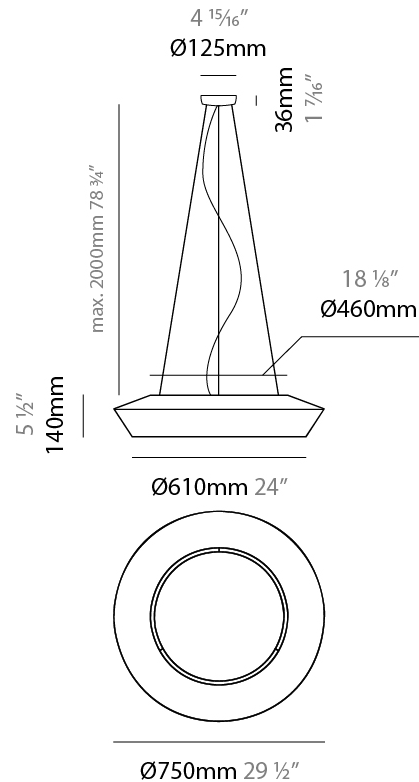

BANYO SUSPENSION

D111003-

base number   Finish Options   Finish Options

1. To build a product code in our configurator select the specify button on the base model # product page
2. To build a manual product code on this datasheet choose from the options listed below in blue font and add the suffix to the base model #

GENERAL

Series: Banyo
Brand: Ole
Division: Design
Mounting Type: Suspension
Mounting Location: Ceiling
Subcategory: Pendant

PHYSICAL

Shape: Disc
Diameter (mm): 750
Diameter (in): 29 1/2
Height (mm): 140
Height (in): 5 1/2
Max. Overall Height (mm): 2140
Max. Overall Height (in): 84 1/4
Light Distribution: Direct
Weight (kg): 10
Weight (lbs): 22.05
Diffuser: Satin Glass
Fixture Finish: BEI / BLK / BLU / COG / DGN / GRY / MRN / MOC / MUS / OLV / SIL / STN / TER / WHI
Holder Finish: MWH / MBK
Accent Finish: Black (except for White Cord)
Fixture Material: Fabric Cord / Metal
Cable Details: 2000mm/78 3/4" Cable - Transparent

ELECTRICAL

Number of Lamps: 3
Lamp Type: LED Retrofit
Lamp Shape: A19
Bulb Included: Bulb Not Included
Max. Wattage Per Lamp (W): 15
Lamp Base: E26
Input Voltage (V): 120
Upon Request: 277Vac / GU24

LED

OPTICAL

RATINGS AND CERTIFICATIONS

Certified By: Certified for North American Standards
IP rating: IP20

PROJECT
TYPE
SPECIFIER
QUANTITY
DATE