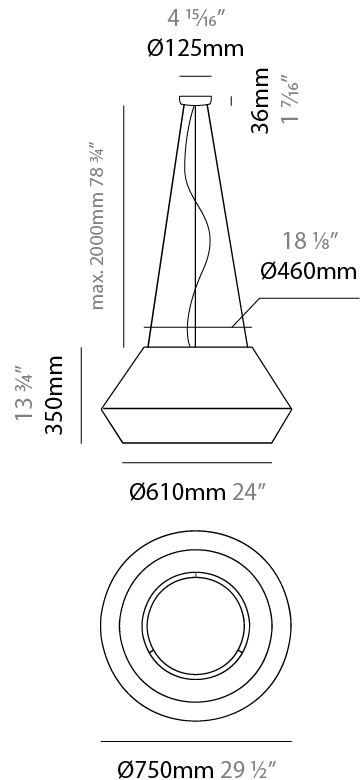

PROJECT	_____
TYPE	_____
SPECIFIER	_____
QUANTITY	_____
DATE	_____

BANYO SUSPENSION

D111002-

base number	Finish Options	Finish Options

1. To build a product code in our configurator select the specify button on the base model # product page
2. To build a manual product code on this datasheet choose from the options listed below in blue font and add the suffix to the base model #

GENERAL

Series: Banyo
Brand: Ole
Division: Design
Mounting Type: Suspension
Mounting Location: Ceiling
Subcategory: Pendant

PHYSICAL

Shape: Dome
Diameter (mm): 750
Diameter (in): 29 1/2
Height (mm): 350
Height (in): 13 3/4
Max. Overall Height (mm): 2350
Max. Overall Height (in): 92 1/2
Light Distribution: Direct
Weight (kg): 10
Weight (lbs): 22.05
Diffuser: Satin Glass
Fixture Finish: BEI / BLK / BLU / COG / DGN / GRY / MRN / MOC / MUS / OLV / SIL / STN / TER / WHI
Holder Finish: MWH / MBK
Accent Finish: Black (except for White Cord)
Fixture Material: Fabric Cord / Metal
Cable Details: 2000mm/78 3/4" Cable - Transparent

ELECTRICAL

Number of Lamps: 3
Lamp Type: LED Retrofit
Lamp Shape: A19
Bulb Included: Bulb Not Included
Max. Wattage Per Lamp (W): 15
Lamp Base: E26
Input Voltage (V): 120
Upon Request: 277Vac / GU24

LED

OPTICAL

RATINGS AND CERTIFICATIONS

Certified By: Certified for North American Standards
IP rating: IP20