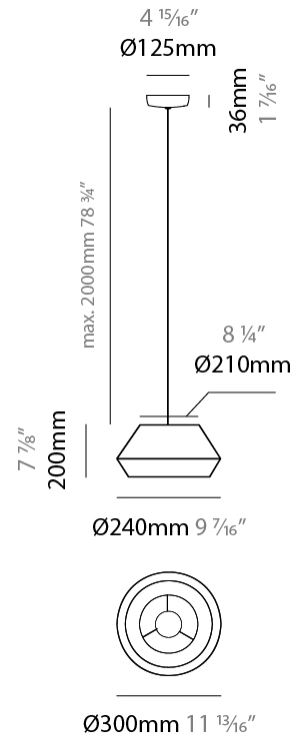

BANYO SUSPENSION

D111000-

base number   Finish Options   Finish Options

1. To build a product code in our configurator select the specify button on the base model # product page
2. To build a manual product code on this datasheet choose from the options listed below in blue font and add the suffix to the base model #

GENERAL

Series: Banyo
Brand: Ole
Division: Design
Mounting Type: Suspension
Mounting Location: Ceiling
Subcategory: Pendant

PHYSICAL

Shape: Dome
Diameter (mm): 300
Diameter (in): 11 ¹³/₁₆
Height (mm): 200
Height (in): 7 ⁷/₈
Max. Overall Height (mm): 2200
Max. Overall Height (in): 86 ⁵/₈
Light Distribution: Direct
Weight (kg): 1.5
Weight (lbs): 3.31
Diffuser: Satin Glass
Fixture Finish: BEI / BLK / BLU / COG / DGN / GRY / MRN / MOC / MUS / OLV / SIL / STN / TER / WHI
Holder Finish: MWH / MBK
Accent Finish: Wired Frame - Black (except for white cord)
Fixture Material: Fabric Cord / Metal
Cable Details: 2000mm / 78 3/4" Cable - Transparent

ELECTRICAL

Number of Lamps: 1
Lamp Type: LED Retrofit
Lamp Shape: A19
Bulb Included: Bulb Not Included
Max. Wattage Per Lamp (W): 15
Lamp Base: E26
Input Voltage (V): 120
Upon Request: 277Vac / GU24

LED

OPTICAL

RATINGS AND CERTIFICATIONS

Certified By: Certified for North American Standards
IP rating: IP20

PROJECT
TYPE
SPECIFIER
QUANTITY
DATE