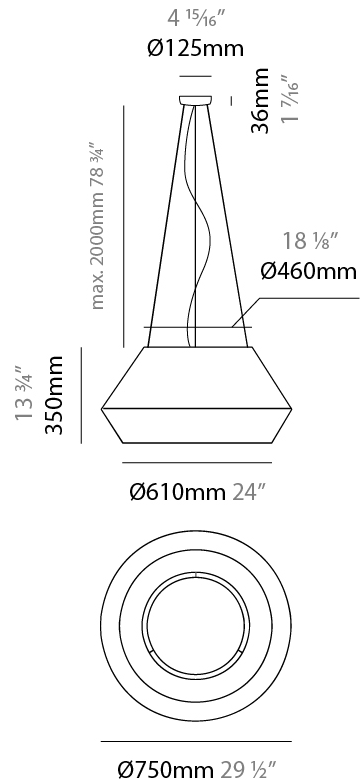

PROJECT
TYPE
SPECIFIER
QUANTITY
DATE

BANYO SUSPENSION

D111002-

base number   Finish Options   Finish Options

1. To build a product code in our configurator select the specify button on the base model # product page
2. To build a manual product code on this datasheet choose from the options listed below in blue font and add the suffix to the base model #

GENERAL

Series: Banyo
Brand: Ole
Division: Design
Mounting Type: Suspension
Mounting Location: Ceiling
Subcategory: Pendant

PHYSICAL

Shape: Dome
Diameter (mm): 750
Diameter (in): 29 1/2
Height (mm): 350
Height (in): 13 3/4
Max. Overall Height (mm): 2350
Max. Overall Height (in): 92 1/2
Light Distribution: Direct
Weight (kg): 10
Weight (lbs): 22.05
Diffuser: Satin Glass
Fixture Finish: BEI / BLK / BLU / COG / DGN / GRY / MRN / MOC / MUS / OLV / SIL / STN / TER / WHI
Holder Finish: MWH / MBK
Accent Finish: Black (except for White Cord)
Fixture Material: Fabric Cord / Metal
Cable Details: 2000mm/78 3/4" Cable - Transparent

ELECTRICAL

Number of Lamps: 3
Lamp Type: LED Retrofit
Lamp Shape: A19
Bulb Included: Bulb Not Included
Max. Wattage Per Lamp (W): 15
Lamp Base: E26
Input Voltage (V): 120
Upon Request: 277Vac / GU24

LED

OPTICAL

RATINGS AND CERTIFICATIONS

Certified By: Certified for North American Standards
IP rating: IP20