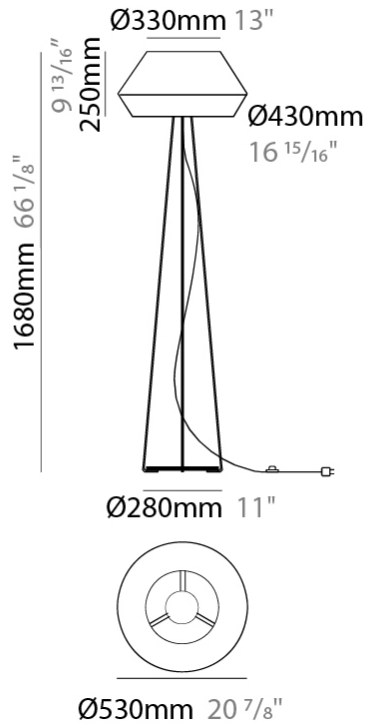

PROJECT _____

TYPE _____

SPECIFIER _____

QUANTITY _____

DATE _____

BANYO PORTABLE

D114006-

base number   Finish
Options

1. To build a product code in our configurator select the specify button on the base model # product page
2. To build a manual product code on this datasheet choose from the options listed below in blue font and add the suffix to the base model #

GENERAL

Series: Banyo _____

Brand: Ole _____

Division: Design _____

Mounting Type: Portable _____

Mounting Location: Floor _____

Subcategory: Floor _____

PHYSICAL

Shape: Dome _____

Diameter (mm): 330 _____

Diameter (in): 13 _____

Height (mm): 1680 _____

Height (in): 66 1/8 _____

Light Distribution: Indirect _____

Weight (kg): 6 _____

Weight (lbs): 13.2 _____

Diffuser: Satin Glass _____

Fixture Finish: BEI / BLK / BLU / COG / DGN / GRY / MRN / MOC / MUS / OLV / SIL / STN / TER / WHI _____

Holder Finish: Granulated White _____

Fixture Material: Fabric Cord / Metal _____

Upon Request: Other fabric cord colors available upon request (see downloadable finish chart) _____

ELECTRICAL

Number of Lamps: 1 _____

Lamp Type: LED Retrofit _____

Lamp Shape: A19 _____

Bulb Included: Bulb Not Included _____

Max. Wattage Per Lamp (W): 15 _____

Lamp Base: E26 _____

Input Voltage (V): 120 _____

Upon Request: 277Vac / GU24 _____

LED

OPTICAL

RATINGS AND CERTIFICATIONS

Certified By: Certified for North American Standards _____

IP rating: IP20 _____