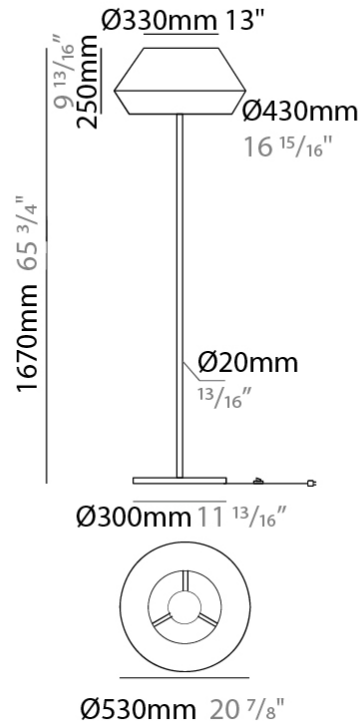

BANYO PORTABLE

D114007-

base number   Finish
Options

1. To build a product code in our configurator select the specify button on the base model # product page
2. To build a manual product code on this datasheet choose from the options listed below in blue font and add the suffix to the base model #

GENERAL

Series: Banyo
Brand: Ole
Division: Design
Mounting Type: Portable
Mounting Location: Floor
Subcategory: Floor

PHYSICAL

Shape: Dome
Diameter (mm): 330
Diameter (in): 13
Height (mm): 1670
Height (in): 65 ³/₄
Light Distribution: Indirect
Weight (kg): 5.5
Weight (lbs): 12.1
Diffuser: Satin Glass
[Fixture Finish: BEI / BLK / BLU / COG / DGN / GRY / MRN / MOC / MUS / OLV / SIL / STN / TER / WHI](#)
Holder Finish: Granulated White
Fixture Material: Fabric Cord / Metal
Upon Request: Other fabric cord colors available upon request (see downloadable finish chart)

ELECTRICAL

Number of Lamps: 1
Lamp Type: LED Retrofit
Lamp Shape: A19
Bulb Included: Bulb Not Included
Max. Wattage Per Lamp (W): 15
Lamp Base: E26
Input Voltage (V): 120
Upon Request: 277Vac / GU24

LED

OPTICAL

RATINGS AND CERTIFICATIONS

Certified By: Certified for North American Standards
IP rating: IP20

PROJECT	_____
TYPE	_____
SPECIFIER	_____
QUANTITY	_____
DATE	_____