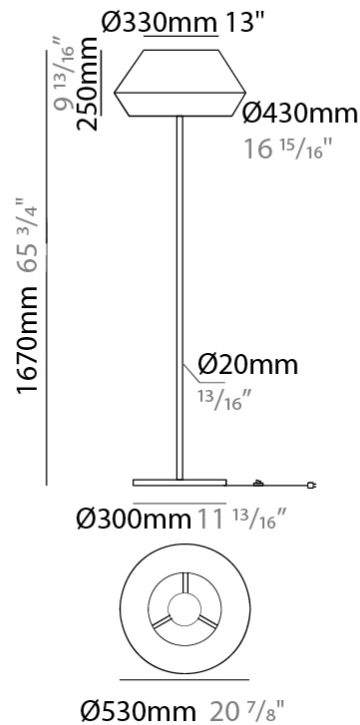

BANYO PORTABLE

D114007-

base number Finish
Options

1. To build a product code in our configurator select the specify button on the base model # product page
2. To build a manual product code on this datasheet choose from the options listed below in blue font and add the suffix to the base model #

GENERAL

Series: Banyo
Brand: Ole
Division: Design
Mounting Type: Portable
Mounting Location: Floor
Subcategory: Floor

PHYSICAL

Shape: Dome
Diameter (mm): 330
Diameter (in): 13
Height (mm): 1670
Height (in): 65 ³/₄
Light Distribution: Indirect
Weight (kg): 5.5
Weight (lbs): 12.1
Diffuser: Satin Glass
Fixture Finish: BEI / BLK / BLU / COG / DGN / GRY / MRN / MOC / MUS / OLV / SIL / STN / TER / WHI
Holder Finish: Granulated White
Fixture Material: Fabric Cord / Metal
Upon Request: Other fabric cord colors available upon request (see downloadable finish chart)

ELECTRICAL

Number of Lamps: 1
Lamp Type: LED Retrofit
Lamp Shape: A19
Bulb Included: Bulb Not Included
Max. Wattage Per Lamp (W): 15
Lamp Base: E26
Input Voltage (V): 120
Upon Request: 277Vac / GU24

LED

OPTICAL

RATINGS AND CERTIFICATIONS

Certified By: Certified for North American Standards
IP rating: IP20

PROJECT
TYPE
SPECIFIER
QUANTITY
DATE