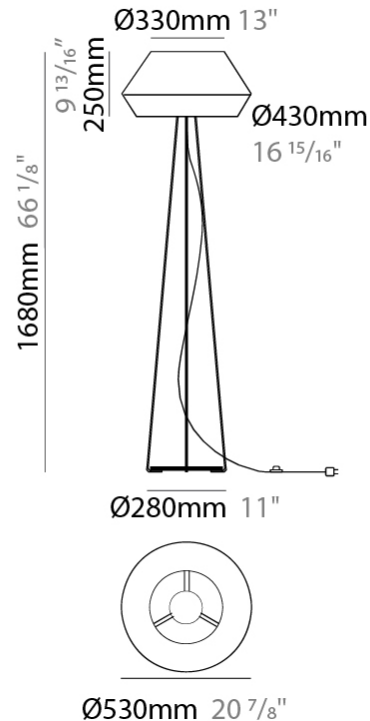

PROJECT
TYPE
SPECIFIER
QUANTITY
DATE

BANYO PORTABLE

D114006-

base number   Finish
Options

1. To build a product code in our configurator select the specify button on the base model # product page
2. To build a manual product code on this datasheet choose from the options listed below in blue font and add the suffix to the base model #

GENERAL

Series: Banyo
Brand: Ole
Division: Design
Mounting Type: Portable
Mounting Location: Floor
Subcategory: Floor

PHYSICAL

Shape: Dome
Diameter (mm): 330
Diameter (in): 13
Height (mm): 1680
Height (in): 66 1/8
Light Distribution: Indirect
Weight (kg): 6
Weight (lbs): 13.2
Diffuser: Satin Glass
Fixture Finish: BEI / BLK / BLU / COG / DGN / GRY / MRN / MOC / MUS / OLV / SIL / STN / TER / WHI
Holder Finish: Granulated White
Fixture Material: Fabric Cord / Metal
Upon Request: Other fabric cord colors available upon request (see downloadable finish chart)

ELECTRICAL

Number of Lamps: 1
Lamp Type: LED Retrofit
Lamp Shape: A19
Bulb Included: Bulb Not Included
Max. Wattage Per Lamp (W): 15
Lamp Base: E26
Input Voltage (V): 120
Upon Request: 277Vac / GU24

LED

OPTICAL

RATINGS AND CERTIFICATIONS

Certified By: Certified for North American Standards
IP rating: IP20