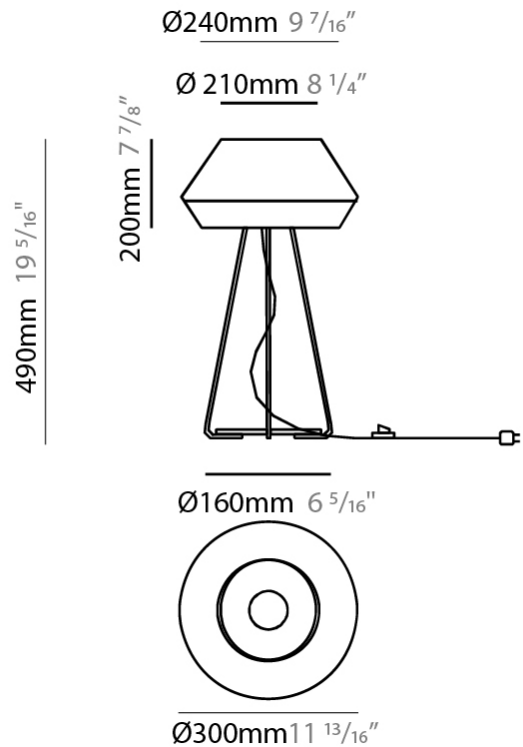

PROJECT	
TYPE	
SPECIFIER	
QUANTITY	
DATE	

BANYO PORTABLE

D114004-

base number   Finish
Options

1. To build a product code in our configurator select the specify button on the base model # product page
2. To build a manual product code on this datasheet choose from the options listed below in blue font and add the suffix to the base model #

GENERAL

Series: Banyo
Partner: Ole
Division: Design
Installation: Portable
Product Type: Table
Mounting Location: Table
Light Distribution: Indirect

PHYSICAL

Shape: Dome
Diameter (mm): 300
Diameter (in): 11 ¹³/₁₆
Height (mm): 490
Height (in): 19 ⁵/₁₆
Weight (kg): 1.7
Weight (lbs): 3.7
Diffuser: Satin Glass
Fixture Finish: BEI / BLK / BLU / COG / DGN / GRY / MRN / MOC / MUS / OLV / SIL / STN / TER / WHI
Holder Finish: Granulated White
Fixture Material: Fabric Cord / Metal
Primary Material: Fabric - Recycled
Upon Request: Other fabric cord colors available upon request (see downloadable finish chart)

ELECTRICAL

Number of Lamps: 1
Lamp Type: LED Retrofit
Lamp Shape: A19
Bulb Included: Bulb Not Included
Max. Wattage Per Lamp (W): 15
Lamp Base: E26
Input Voltage (V): 120
Upon Request: 277Vac / GU24

LED

OPTICAL

RATINGS AND CERTIFICATIONS

Certified By: Certified for North American Standards
IP rating: IP20