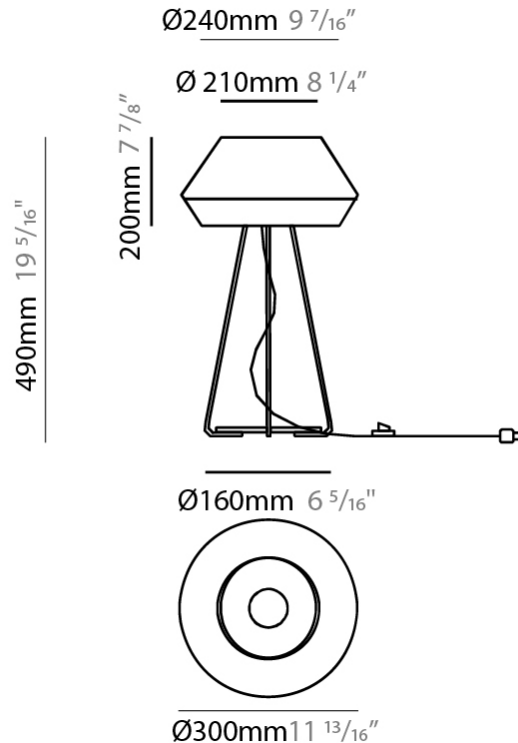

BANYO PORTABLE

D114004-

base number   Finish
Options

1. To build a product code in our configurator select the specify button on the base model # product page
2. To build a manual product code on this datasheet choose from the options listed below in blue font and add the suffix to the base model #

GENERAL

Series: Banyo _____
Brand: Ole _____
Division: Design _____
Mounting Type: Portable _____
Mounting Location: Table _____
Subcategory: Table _____

PHYSICAL

Shape: Dome _____
Diameter (mm): 300 _____
Diameter (in): 11 ¹³/₁₆ _____
Height (mm): 490 _____
Height (in): 19 ⁵/₁₆ _____
Light Distribution: Indirect _____
Weight (kg): 1.7 _____
Weight (lbs): 3.7 _____
Diffuser: Satin Glass _____
Fixture Finish: BEI / BLK / BLU / COG / DGN / GRY / MRN / MOC / MUS / OLV / SIL / STN / TER / WHI _____
Holder Finish: Granulated White _____
Fixture Material: Fabric Cord / Metal _____
Upon Request: Other fabric cord colors available upon request (see downloadable finish chart) _____

ELECTRICAL

Number of Lamps: 1 _____
Lamp Type: LED Retrofit _____
Lamp Shape: A19 _____
Bulb Included: Bulb Not Included _____
Max. Wattage Per Lamp (W): 15 _____
Lamp Base: E26 _____
Input Voltage (V): 120 _____
Upon Request: 277Vac / GU24 _____

LED

OPTICAL

RATINGS AND CERTIFICATIONS

Certified By: Certified for North American Standards _____
IP rating: IP20 _____