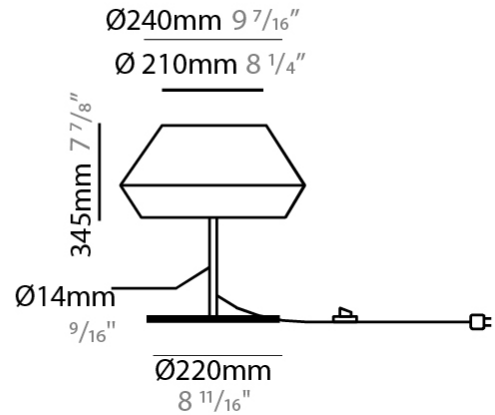

PROJECT	_____
TYPE	_____
SPECIFIER	_____
QUANTITY	_____
DATE	_____

BANYO PORTABLE

D114005-

base number   Finish
Options

1. To build a product code in our configurator select the specify button on the base model # product page
2. To build a manual product code on this datasheet choose from the options listed below in blue font and add the suffix to the base model #

GENERAL

Series: Banyo _____
Brand: Ole _____
Division: Design _____
Mounting Type: Portable _____
Mounting Location: Table _____
Subcategory: Table _____

PHYSICAL

Shape: Dome _____
Diameter (mm): 240 _____
Diameter (in): 9 7/16 _____
Height (mm): 345 _____
Height (in): 13 3/16 _____
Light Distribution: Indirect _____
Weight (kg): 1.6 _____
Weight (lbs): 3.53 _____
Diffuser: Satin Glass _____
Fixture Finish: BEI / BLK / BLU / COG / DGN / GRY / MRN / MOC / MUS / OLV / SIL / STN / TER / WHI _____
Holder Finish: Granulated White _____
Fixture Material: Fabric Cord / Metal _____
Upon Request: Other fabric cord colors available upon request (see downloadable finish chart) _____

ELECTRICAL

Number of Lamps: 1 _____
Lamp Type: LED Retrofit _____
Lamp Shape: A19 _____
Bulb Included: Bulb Not Included _____
Max. Wattage Per Lamp (W): 15 _____
Lamp Base: E26 _____
Input Voltage (V): 120 _____
Upon Request: 277Vac / GU24 _____

LED

OPTICAL

RATINGS AND CERTIFICATIONS

Certified By: Certified for North American Standards _____
IP rating: IP20 _____

$\text{Ø}300\text{mm } 11 \frac{13}{16}''$