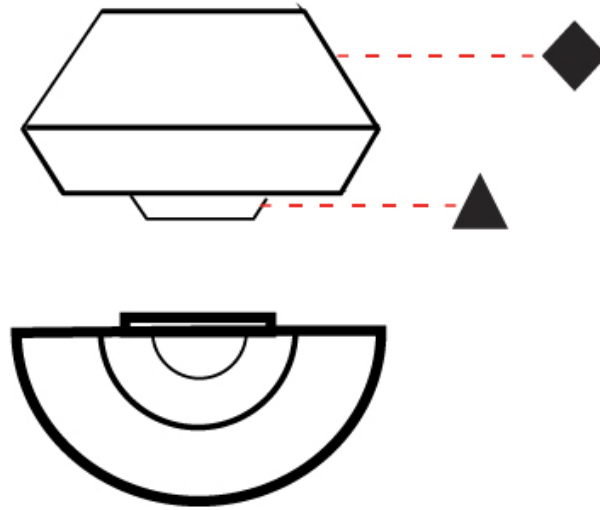

BANYO SURFACE

D113017-

PROJECT

TYPE

SPECIFIER

QUANTITY

DATE

D