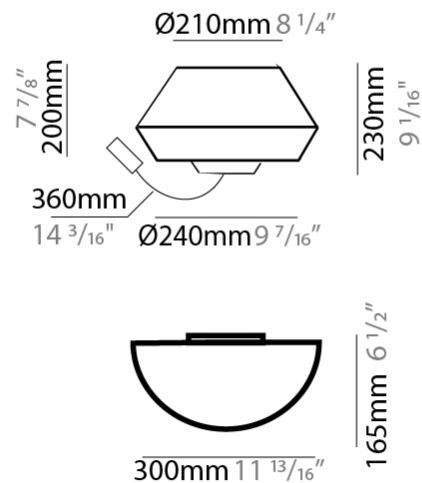

PHYSICAL

Shape: Round _____
Width (mm): 300 _____
Width (in): 11 ¹³/₁₆ _____
Height (mm): 230 _____
Depth (mm): 300 _____
Height (in): 9 ¹/₁₆ _____
Extension (mm): 165 _____
Extension (in): 6 ¹/₂ _____
Weight (kg): 1.2 _____
Weight (lbs): 2.6 _____
Diffuser: Satin Glass _____
Fixture Finish: BEI / BLK / BLU / COG / DGN / GRY / MRN / MOC / MUS / OLV / SIL / STN / TER / WHI _____
Holder Finish: MBK _____
Accent Finish: BLK _____
Fixture Material: Fabric Cord / Metal _____
Primary Material: Fabric - Recycled _____
Upon Request: Matte White Holder and Accent Finish _____

ELECTRICAL

Number of Lamps: 1 _____
Lamp Type: LED + LED Retrofit _____
Input Wattage (W): 3 (LED) _____
Bulb Included: Bulb Not Included _____
Max. Wattage Per Lamp (W): 15 _____
Lamp Base: E26 _____
Dimming: Non-Dimmable _____
Driver Included: Yes _____
Driver Location: Integrated _____
Driver Type: Constant Current 500mA _____
Driver Class: Class 2 _____
Input Voltage (V): 120 _____
Constant Current (MA): 500 _____
Upon Request: GU24 _____

LED

Number of LEDs: 1 _____
Color Temperature (°K): 4000 _____
Max. Delivered Lumen (lm): 180 _____
CRI: >80 CRI _____
Lamp Life (hrs): 25000 _____

OPTICAL

RATINGS AND CERTIFICATIONS

Certified By: Certified for North American Standards _____
IP rating: IP20 _____