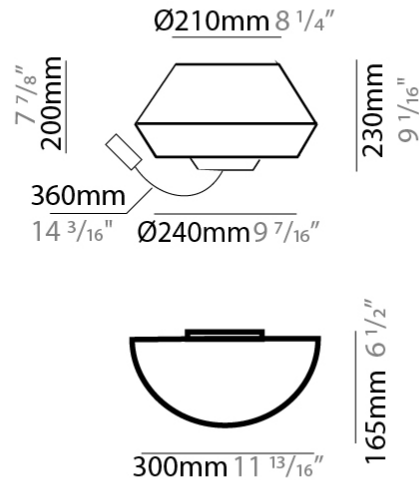

GENERAL

Series: Banyo
Partner: Ole
Division: Design
Installation: Surface
Product Type: Wall Surface
Mounting Location: Wall
Light Distribution: Direct / Indirect

PHYSICAL

Shape: Round
Width (mm): 300
Width (in): 11 ¹³/₁₆
Height (mm): 230
Depth (mm): 300
Height (in): 9 ¹/₁₆
Extension (mm): 165
Extension (in): 6 ¹/₂
Weight (kg): 1.2
Weight (lbs): 2.6
Diffuser: Satin Glass
Fixture Finish: BEI / BLK / BLU / COG / DGN / GRY / MRN / MOC / MUS / OLV / SIL / STN / TER / WHI
Holder Finish: MBK
Accent Finish: MBK
Fixture Material: Fabric Cord / Metal
Primary Material: Fabric - Recycled
Upon Request: Matte White Holder and Accent Finish

ELECTRICAL

Number of Lamps: 1
Lamp Type: LED + LED Retrofit
Input Wattage (W): 3 (LED)
Bulb Included: Bulb Not Included
Max. Wattage Per Lamp (W): 15
Lamp Base: E26
Dimming: Non-Dimmable
Driver Included: Yes
Driver Location: Integrated
Driver Type: Constant Current 500mA
Driver Class: Class 2
Input Voltage (V): 120
Constant Current (MA): 500
Upon Request: GU24

LED

Number of LEDs: 1
Color Temperature (°K): 4000
Max. Delivered Lumen (lm): 180
CRI: >80 CRI
Lamp Life (hrs): 25000

OPTICAL

RATINGS AND CERTIFICATIONS

Certified By: Certified for North American Standards
IP rating: IP20