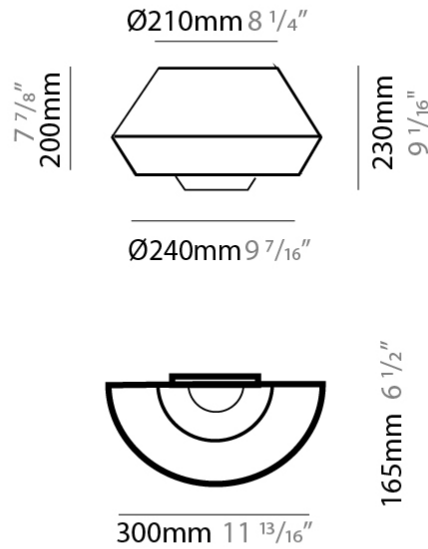

BANYO SURFACE

D113019-

base number _____
Finish _____
Options _____

1. To build a product code in our configurator select the specify button on the base model # product page
2. To build a manual product code on this datasheet choose from the options listed below in blue font and add the suffix to the base model #

GENERAL

Series: Banyo _____
Partner: Ole _____
Division: Design _____
Installation: Surface _____
Product Type: Wall Surface _____
Mounting Location: Wall _____
Light Distribution: Indirect _____

PHYSICAL

Shape: Round _____
Width (mm): 300 _____
Width (in): 11 ¹³/₁₆ _____
Height (mm): 230 _____
Depth (mm): 300 _____
Height (in): 9 ¹/₁₆ _____
Extension (mm): 165 _____
Extension (in): 6 ¹/₂ _____
Weight (kg): 1.1 _____
Weight (lbs): 2.4 _____
Diffuser: Satin Glass _____
Fixture Finish: BEI / BLK / BLU / COG / DGN / GRY / MRN / MOC / MUS / OLV / SIL / STN / TER / WHI _____
Holder Finish: MBK _____
Fixture Material: Fabric Cord / Metal _____
Primary Material: Fabric - Recycled _____
Upon Request: Matte White Holder and Accent Finish _____

ELECTRICAL

Number of Lamps: 1 _____
Lamp Type: LED Retrofit _____
Lamp Shape: A19 _____
Bulb Included: Bulb Not Included _____
Max. Wattage Per Lamp (W): 15 _____
Lamp Base: E26 _____
Input Voltage (V): 120 _____
Upon Request: 277Vac / GU24 _____

LED

OPTICAL

RATINGS AND CERTIFICATIONS

Certified By: Certified for North American Standards _____
IP rating: IP20 _____