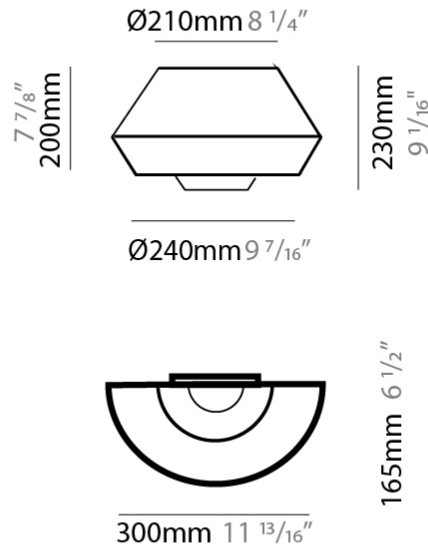

BANYO SURFACE

D113017-

base number _____
Finish _____
Options _____

1. To build a product code in our configurator select the specify button on the base model # product page
2. To build a manual product code on this datasheet choose from the options listed below in blue font and add the suffix to the base model #

GENERAL

Series: Banyo _____
Partner: Ole _____
Division: Design _____
Installation: Surface _____
Product Type: Wall Surface _____
Mounting Location: Wall _____
Light Distribution: Indirect _____

PHYSICAL

Shape: Round _____
Width (mm): 300 _____
Width (in): 11 ¹³/₁₆ _____
Height (mm): 230 _____
Depth (mm): 300 _____
Height (in): 9 ¹/₁₆ _____
Extension (mm): 165 _____
Extension (in): 6 ¹/₂ _____
Weight (kg): 1.1 _____
Weight (lbs): 2.4 _____
Diffuser: Satin Glass _____
Fixture Finish: BEI / BLK / BLU / COG / DGN / GRY / MRN / MOC / MUS / OLV / SIL / STN / TER / WHI _____
Holder Finish: MBK _____
Accent Finish: MBK _____
Fixture Material: Fabric Cord / Metal _____
Primary Material: Fabric - Recycled _____
Upon Request: Matte White Holder and Accent Finish _____

ELECTRICAL

Number of Lamps: 1 _____
Lamp Type: LED Retrofit _____
Lamp Shape: A19 _____
Bulb Included: Bulb Not Included _____
Max. Wattage Per Lamp (W): 15 _____
Lamp Base: E26 _____
Input Voltage (V): 120 _____
Upon Request: 277Vac / GU24 _____

LED

OPTICAL

RATINGS AND CERTIFICATIONS

Certified By: Certified for North American Standards _____
IP rating: IP20 _____