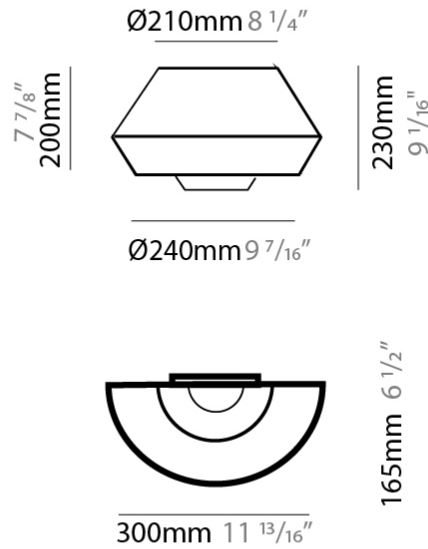

BANYO SURFACE

D113017-

base number   Finish Options   Finish Options

1. To build a product code in our configurator select the specify button on the base model # product page
2. To build a manual product code on this datasheet choose from the options listed below in blue font and add the suffix to the base model #

GENERAL

Series: Banyo
Brand: Ole
Division: Design
Mounting Type: Surface
Mounting Location: Wall
Subcategory: Up/Down Light

PHYSICAL

Shape: Round
Width (mm): 300
Width (in): 11 ¹³/₁₆
Height (mm): 230
Depth (mm): 300
Height (in): 9 ¹/₁₆
Extension (mm): 165
Extension (in): 6 ¹/₂
Light Distribution: Indirect
Weight (kg): 1.1
Weight (lbs): 2.4
Diffuser: Satin Glass
Fixture Finish: [BEI](#) / [BLK](#) / [BLU](#) / [COG](#) / [DGN](#) / [GRY](#) / [MRN](#) / [MOC](#) / [MUS](#) / [OLV](#) / [SIL](#) / [STN](#) / [TER](#) / [WHI](#)
Holder Finish: [MWH](#) / [MBK](#)
Accent Finish: Black (except for White Cord)
Fixture Material: Fabric Cord / Metal

ELECTRICAL

Number of Lamps: 1
Lamp Type: LED Retrofit
Lamp Shape: A19
Bulb Included: Bulb Not Included
Max. Wattage Per Lamp (W): 15
Lamp Base: E26
Input Voltage (V): 120
Upon Request: 277Vac / GU24

LED

OPTICAL

RATINGS AND CERTIFICATIONS

Certified By: Certified for North American Standards
IP rating: IP20