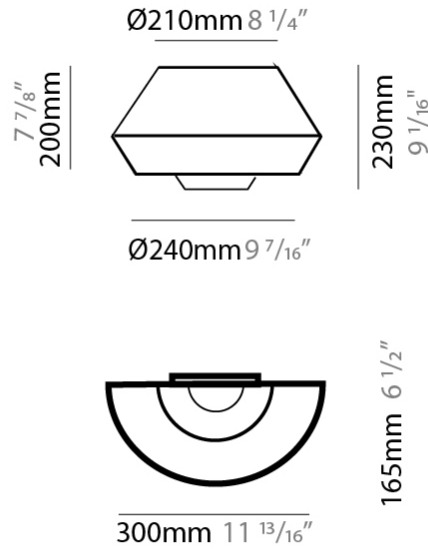

PROJECT _____
TYPE _____
SPECIFIER _____
QUANTITY _____
DATE _____

BANYO SURFACE

D113019-

base number   Finish   Finish
Options   Options

1. To build a product code in our configurator select the specify button on the base model # product page
2. To build a manual product code on this datasheet choose from the options listed below in blue font and add the suffix to the base model #

GENERAL

Series: Banyo _____
Brand: Ole _____
Division: Design _____
Mounting Type: Surface _____
Mounting Location: Wall _____
Subcategory: Up/Down Light _____

PHYSICAL

Shape: Round _____
Width (mm): 300 _____
Width (in): 11 ¹³/₁₆ _____
Height (mm): 230 _____
Depth (mm): 300 _____
Height (in): 9 ¹/₁₆ _____
Extension (mm): 165 _____
Extension (in): 6 ¹/₂ _____
Light Distribution: Indirect _____
Weight (kg): 1.1 _____
Weight (lbs): 2.4 _____
Diffuser: Satin Glass _____
Fixture Finish: [BEI](#) / [BLK](#) / [BLU](#) / [COG](#) / [DGN](#) / [GRY](#) / [MRN](#) / [MOC](#) / [MUS](#) / [OLV](#) / [SIL](#) / [STN](#) / [TER](#) / [WHI](#) _____
Holder Finish: [MWH](#) / [MBK](#) _____
Fixture Material: [Fabric Cord](#) / [Metal](#) _____

ELECTRICAL

Number of Lamps: 1 _____
Lamp Type: LED Retrofit _____
Lamp Shape: A19 _____
Bulb Included: Bulb Not Included _____
Max. Wattage Per Lamp (W): 15 _____
Lamp Base: E26 _____
Input Voltage (V): 120 _____
Upon Request: 277Vac / GU24 _____

LED

OPTICAL

RATINGS AND CERTIFICATIONS

Certified By: Certified for North American Standards _____
IP rating: IP20 _____