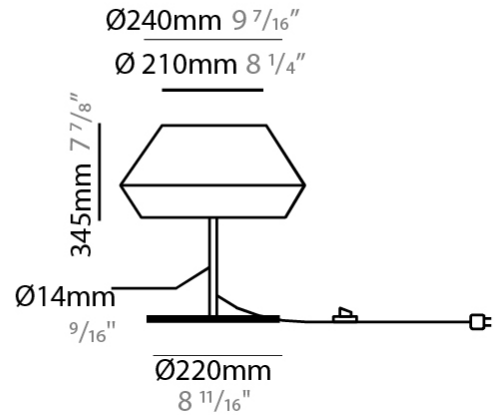

PROJECT	_____
TYPE	_____
SPECIFIER	_____
QUANTITY	_____
DATE	_____

BANYO PORTABLE

D114005-

base number   Finish
Options

1. To build a product code in our configurator select the specify button on the base model # product page
2. To build a manual product code on this datasheet choose from the options listed below in blue font and add the suffix to the base model #

GENERAL

Series: Banyo
Brand: Ole
Division: Design
Mounting Type: Portable
Mounting Location: Table
Subcategory: Table

PHYSICAL

Shape: Dome
Diameter (mm): 240
Diameter (in): 9 7/16
Height (mm): 345
Height (in): 13 3/16
Light Distribution: Indirect
Weight (kg): 1.6
Weight (lbs): 3.53
Diffuser: Satin Glass
Fixture Finish: BEI / BLK / BLU / COG / DGN / GRY / MRN / MOC / MUS / OLV / SIL / STN / TER / WHI
Holder Finish: Granulated White
Fixture Material: Fabric Cord / Metal
Upon Request: Other fabric cord colors available upon request (see downloadable finish chart)

ELECTRICAL

Number of Lamps: 1
Lamp Type: LED Retrofit
Lamp Shape: A19
Bulb Included: Bulb Not Included
Max. Wattage Per Lamp (W): 15
Lamp Base: E26
Input Voltage (V): 120
Upon Request: 277Vac / GU24

LED

OPTICAL

RATINGS AND CERTIFICATIONS

Certified By: Certified for North American Standards
IP rating: IP20

Ø300mm 11 13/16"