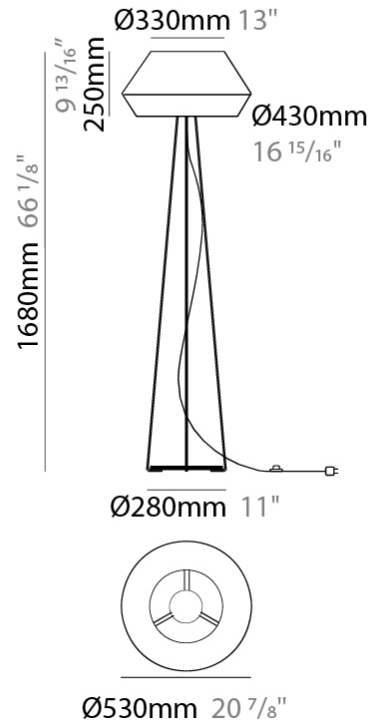

BANYO PORTABLE

D114006-

base number   Finish
Options

1. To build a product code in our configurator select the specify button on the base model # product page
2. To build a manual product code on this datasheet choose from the options listed below in blue font and add the suffix to the base model #

GENERAL

Series: Banyo
Brand: Ole
Division: Design
Mounting Type: Portable
Mounting Location: Floor
Subcategory: Floor

PHYSICAL

Shape: Dome
Diameter (mm): 330
Diameter (in): 13
Height (mm): 1680
Height (in): 66 1/8
Light Distribution: Indirect
Weight (kg): 6
Weight (lbs): 13.2
Diffuser: Satin Glass
Fixture Finish: BEI / BLK / BLU / COG / DGN / GRY / MRN / MOC / MUS / OLV / SIL / STN / TER / WHI
Holder Finish: Granulated White
Fixture Material: Fabric Cord / Metal
Upon Request: Other fabric cord colors available upon request (see downloadable finish chart)

ELECTRICAL

Number of Lamps: 1
Lamp Type: LED Retrofit
Lamp Shape: A19
Bulb Included: Bulb Not Included
Max. Wattage Per Lamp (W): 15
Lamp Base: E26
Input Voltage (V): 120
Upon Request: 277Vac / GU24

LED

OPTICAL

RATINGS AND CERTIFICATIONS

Certified By: Certified for North American Standards
IP rating: IP20

PROJECT	_____
TYPE	_____
SPECIFIER	_____
QUANTITY	_____
DATE	_____