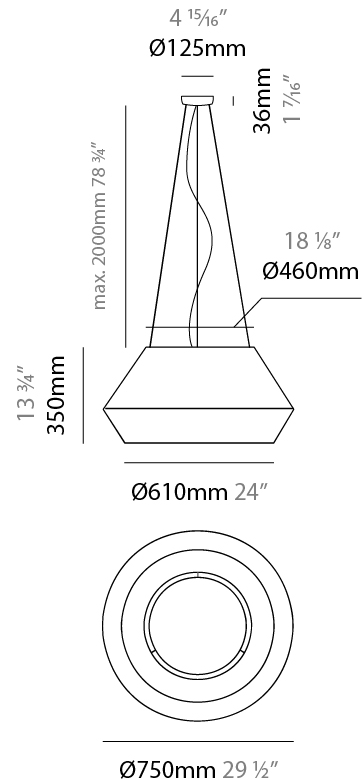

BANYO SUSPENSION

D111002- _____

base number   Finish Options   Finish Options

1. To build a product code in our configurator select the specify button on the base model # product page
2. To build a manual product code on this datasheet choose from the options listed below in blue font and add the suffix to the base model #

GENERAL

Series: Banyo
Brand: Ole
Division: Design
Mounting Type: Suspension
Mounting Location: Ceiling
Subcategory: Pendant

PHYSICAL

Shape: Dome
Diameter (mm): 750
Diameter (in): 29 1/2
Height (mm): 350
Height (in): 13 3/4
Max. Overall Height (mm): 2350
Max. Overall Height (in): 92 1/2
Light Distribution: Direct
Weight (kg): 10
Weight (lbs): 22.05
Diffuser: Satin Glass
Fixture Finish: BEI / BLK / BLU / COG / DGN / GRY / MRN / MOC / MUS / OLV / SIL / STN / TER / WHI
Holder Finish: MWH / MBK
Accent Finish: Black (except for White Cord)
Fixture Material: Fabric Cord / Metal
Cable Details: 2000mm/78 3/4" Cable - Transparent

ELECTRICAL

Number of Lamps: 3
Lamp Type: LED Retrofit
Lamp Shape: A19
Bulb Included: Bulb Not Included
Max. Wattage Per Lamp (W): 15
Lamp Base: E26
Input Voltage (V): 120
Upon Request: 277Vac / GU24

LED

OPTICAL

RATINGS AND CERTIFICATIONS

Certified By: Certified for North American Standards
IP rating: IP20

PROJECT
TYPE
SPECIFIER
QUANTITY
DATE