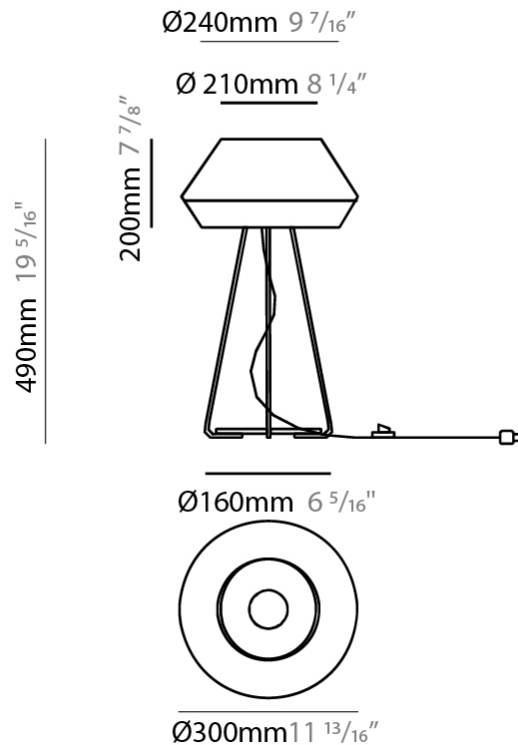

PROJECT	_____
TYPE	_____
SPECIFIER	_____
QUANTITY	_____
DATE	_____

BANYO PORTABLE

D114004-

base number   Finish
Options

1. To build a product code in our configurator select the specify button on the base model # product page
2. To build a manual product code on this datasheet choose from the options listed below in blue font and add the suffix to the base model #

GENERAL

Series: Banyo
Brand: Ole
Division: Design
Mounting Type: Portable
Mounting Location: Table
Subcategory: Table

PHYSICAL

Shape: Dome
Diameter (mm): 300
Diameter (in): 11 ¹³/₁₆
Height (mm): 490
Height (in): 19 ⁵/₁₆
Light Distribution: Indirect
Weight (kg): 1.7
Weight (lbs): 3.7
Diffuser: Satin Glass
Fixture Finish: BEI / BLK / BLU / COG / DGN / GRY / MRN / MOC / MUS / OLV / SIL / STN / TER / WHI
Holder Finish: Granulated White
Fixture Material: Fabric Cord / Metal
Upon Request: Other fabric cord colors available upon request (see downloadable finish chart)

ELECTRICAL

Number of Lamps: 1
Lamp Type: LED Retrofit
Lamp Shape: A19
Bulb Included: Bulb Not Included
Max. Wattage Per Lamp (W): 15
Lamp Base: E26
Input Voltage (V): 120
Upon Request: 277Vac / GU24

LED

OPTICAL

RATINGS AND CERTIFICATIONS

Certified By: Certified for North American Standards
IP rating: IP20