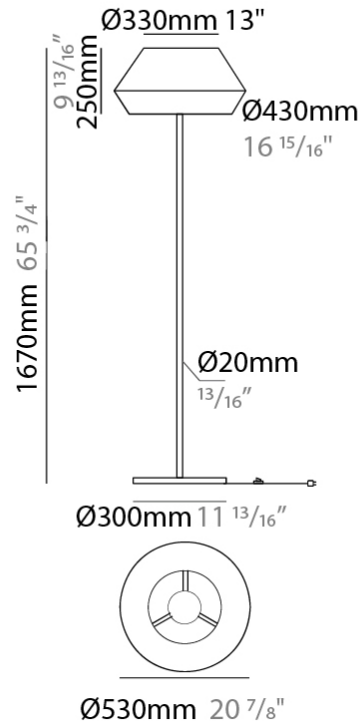

BANYO PORTABLE

D114007-

base number Finish
Options

1. To build a product code in our configurator select the specify button on the base model # product page
2. To build a manual product code on this datasheet choose from the options listed below in blue font and add the suffix to the base model #

GENERAL

Series: Banyo
Brand: Ole
Division: Design
Mounting Type: Portable
Mounting Location: Floor
Subcategory: Floor

PHYSICAL

Shape: Dome
Diameter (mm): 330
Diameter (in): 13
Height (mm): 1670
Height (in): 65 ³/₄
Light Distribution: Indirect
Weight (kg): 5.5
Weight (lbs): 12.1
Diffuser: Satin Glass
Fixture Finish: BEI / BLK / BLU / COG / DGN / GRY / MRN / MOC / MUS / OLV / SIL / STN / TER / WHI
Holder Finish: Granulated White
Fixture Material: Fabric Cord / Metal
Upon Request: Other fabric cord colors available upon request (see downloadable finish chart)

ELECTRICAL

Number of Lamps: 1
Lamp Type: LED Retrofit
Lamp Shape: A19
Bulb Included: Bulb Not Included
Max. Wattage Per Lamp (W): 15
Lamp Base: E26
Input Voltage (V): 120
Upon Request: 277Vac / GU24

LED

OPTICAL

RATINGS AND CERTIFICATIONS

Certified By: Certified for North American Standards
IP rating: IP20

PROJECT
TYPE
SPECIFIER
QUANTITY
DATE