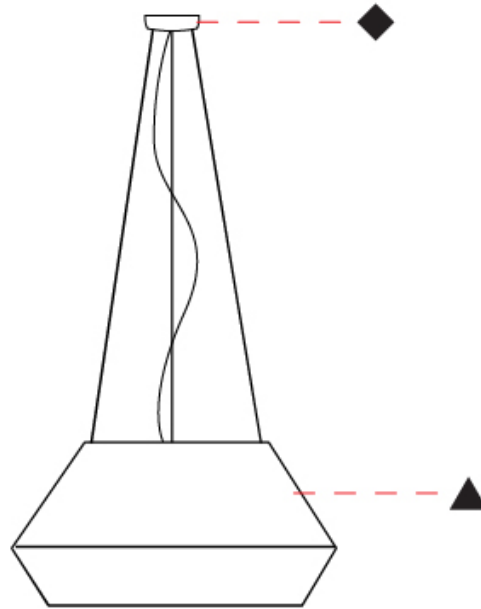

BANYO SUSPENSION

D111002-

PROJECT	_____
TYPE	_____
SPECIFIER	_____
QUANTITY	_____
DATE	_____

D