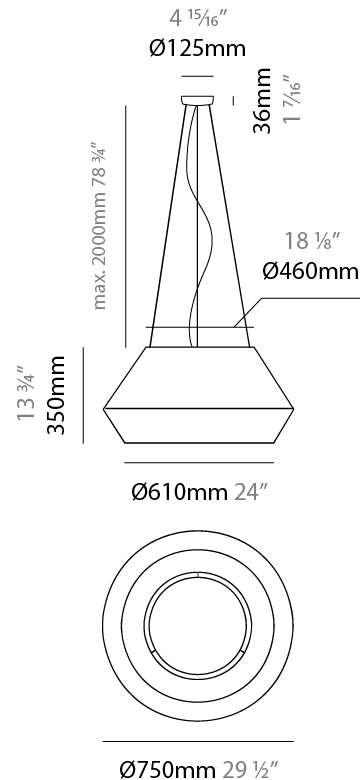

BANYO SUSPENSION

D111002-

base number   Finish Options   Finish Options

1. To build a product code in our configurator select the specify button on the base model # product page
2. To build a manual product code on this datasheet choose from the options listed below in blue font and add the suffix to the base model #

GENERAL

Series: Banyo
Brand: Ole
Division: Design
Mounting Type: Suspension
Mounting Location: Ceiling
Subcategory: Pendant

PHYSICAL

Shape: Dome
Diameter (mm): 750
Diameter (in): 29 1/2
Height (mm): 350
Height (in): 13 3/4
Max. Overall Height (mm): 2350
Max. Overall Height (in): 92 1/2
Light Distribution: Direct
Weight (kg): 10
Weight (lbs): 22.05
Diffuser: Satin Glass
Fixture Finish: BEI / BLK / BLU / COG / DGN / GRY / MRN / MOC / MUS / OLV / SIL / STN / TER / WHI
Holder Finish: MWH / MBK
Accent Finish: Black (except for White Cord)
Fixture Material: Fabric Cord / Metal
Cable Details: 2000mm/78 3/4" Cable - Transparent

ELECTRICAL

Number of Lamps: 3
Lamp Type: LED Retrofit
Lamp Shape: A19
Bulb Included: Bulb Not Included
Max. Wattage Per Lamp (W): 15
Lamp Base: E26
Input Voltage (V): 120
Upon Request: 277Vac / GU24

LED

OPTICAL

RATINGS AND CERTIFICATIONS

Certified By: Certified for North American Standards
IP rating: IP20

PROJECT
TYPE
SPECIFIER
QUANTITY
DATE