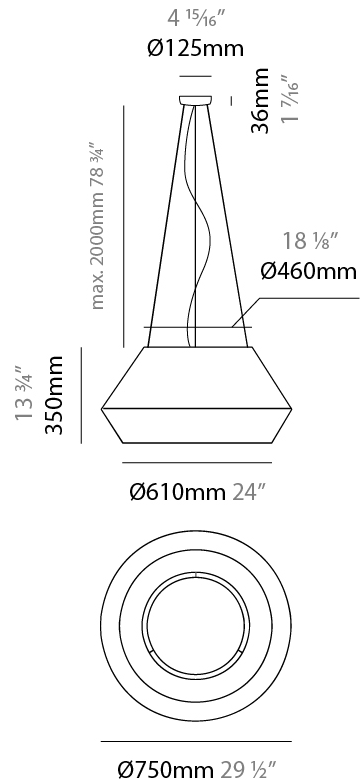

PROJECT	_____
TYPE	_____
SPECIFIER	_____
QUANTITY	_____
DATE	_____

BANYO SUSPENSION

D111002-

base number   Finish Options   Finish Options

1. To build a product code in our configurator select the specify button on the base model # product page
2. To build a manual product code on this datasheet choose from the options listed below in blue font and add the suffix to the base model #

GENERAL

Series: Banyo
Brand: Ole
Division: Design
Mounting Type: Suspension
Mounting Location: Ceiling
Subcategory: Pendant

PHYSICAL

Shape: Dome
Diameter (mm): 750
Diameter (in): 29 1/2
Height (mm): 350
Height (in): 13 3/4
Max. Overall Height (mm): 2350
Max. Overall Height (in): 92 1/2
Light Distribution: Direct
Weight (kg): 10
Weight (lbs): 22.05
Diffuser: Satin Glass
Fixture Finish: BEI / BLK / BLU / COG / DGN / GRY / MRN / MOC / MUS / OLV / SIL / STN / TER / WHI
Holder Finish: MWH / MBK
Accent Finish: Black (except for White Cord)
Fixture Material: Fabric Cord / Metal
Cable Details: 2000mm/78 3/4" Cable - Transparent

ELECTRICAL

Number of Lamps: 3
Lamp Type: LED Retrofit
Lamp Shape: A19
Bulb Included: Bulb Not Included
Max. Wattage Per Lamp (W): 15
Lamp Base: E26
Input Voltage (V): 120
Upon Request: 277Vac / GU24

LED

OPTICAL

RATINGS AND CERTIFICATIONS

Certified By: Certified for North American Standards
IP rating: IP20