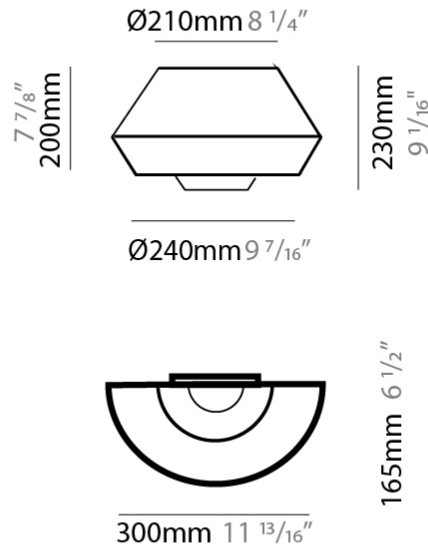

BANYO SURFACE

D113017-

base number Finish
Options

PROJECT
TYPE
SPECIFIER
QUANTITY
DATE

1. To build a product code in our configurator select the specify button on the base model # product page
2. To build a manual product code on this datasheet choose from the options listed below in blue font and add the suffix to the base model #

GENERAL

Series: Banyo
Partner: Ole
Division: Design
Installation: Surface
Product Type: Wall Surface
Mounting Location: Wall
Light Distribution: Indirect

PHYSICAL

Shape: Round
Width (mm): 300
Width (in): 11 ¹³/₁₆
Height (mm): 230
Depth (mm): 300
Height (in): 9 ¹/₁₆
Extension (mm): 165
Extension (in): 6 ¹/₂
Weight (kg): 1.1
Weight (lbs): 2.4
Diffuser: Satin Glass
Fixture Finish: BEI / BLK / BLU / COG / DGN / GRY / MRN / MOC / MUS / OLV / SIL / STN / TER / WHI
Holder Finish: MBK
Accent Finish: MBK
Fixture Material: Fabric Cord / Metal
Primary Material: Fabric - Recycled
Upon Request: Matte White Holder and Accent Finish

ELECTRICAL

Number of Lamps: 1
Lamp Type: LED Retrofit
Lamp Shape: A19
Bulb Included: Bulb Not Included
Max. Wattage Per Lamp (W): 15
Lamp Base: E26
Input Voltage (V): 120
Upon Request: 277Vac / GU24

LED

OPTICAL

RATINGS AND CERTIFICATIONS

Certified By: Certified for North American Standards
IP rating: IP20