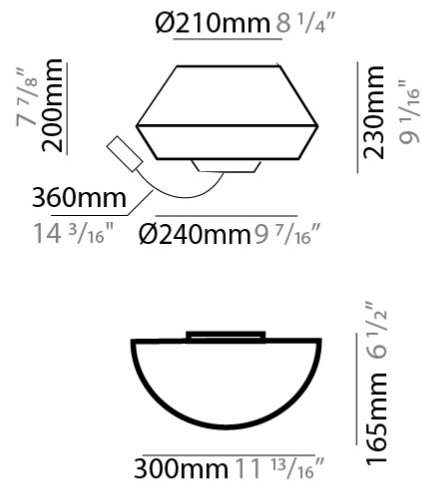

1. To build a product code in our configurator select the specify button on the base model # product page
2. To build a manual product code on this datasheet choose from the options listed below in blue font and add the suffix to the base model #

GENERAL

Series: Banyo
Brand: Ole
Division: Design
Mounting Type: Surface
Mounting Location: Wall
Subcategory: On/Off Switch

PHYSICAL

Shape: Round
Width (mm): 300
Width (in): 11 ¹³/₁₆
Height (mm): 230
Depth (mm): 300
Height (in): 9 ¹/₁₆
Extension (mm): 165
Extension (in): 6 ¹/₂
Light Distribution: Direct / Indirect
Weight (kg): 1.2
Weight (lbs): 2.6
Diffuser: Satin Glass
Fixture Finish: [BEI](#) / [BLK](#) / [BLU](#) / [COG](#) / [DGN](#) / [GRY](#) / [MRN](#) / [MOC](#) / [MUS](#) / [OLV](#) / [SIL](#) / [STN](#) / [TER](#) / [WHI](#)
Holder Finish: [MWH](#) / [MBK](#)
Accent Finish: Black (except for White Cord)
Fixture Material: Fabric Cord / Metal

ELECTRICAL

Number of Lamps: 1
Lamp Type: LED + LED Retrofit
Input Wattage (W): 3 (LED)
Bulb Included: Bulb Not Included
Max. Wattage Per Lamp (W): 15
Lamp Base: E26
Dimming: Non-Dimmable
Driver Included: Yes
Driver Location: Integrated
Driver Type: Constant Current 500mA
Driver Class: Class 2
Input Voltage (V): 120
Constant Current (MA): 500
Upon Request: GU24

LED

Number of LEDs: 1
Color Temperature (°K): 4000
Max. Delivered Lumen (lm): 180
CRI: >80 CRI
Lamp Life (hrs): 25000

OPTICAL

RATINGS AND CERTIFICATIONS

Certified By: Certified for North American Standards
IP rating: IP20