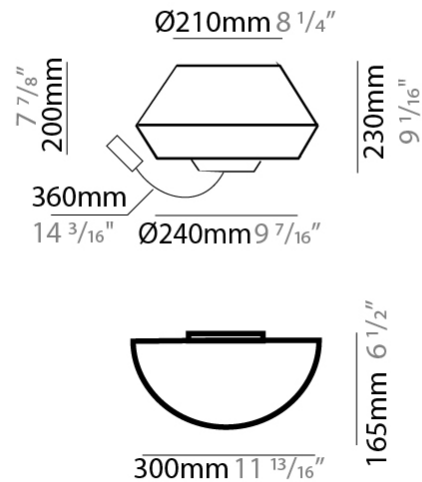

1. To build a product code in our configurator select the specify button on the base model # product page
2. To build a manual product code on this datasheet choose from the options listed below in blue font and add the suffix to the base model #

GENERAL

Series: Banyo
Brand: Ole
Division: Design
Mounting Type: Surface
Mounting Location: Wall
Subcategory: On/Off Switch

PHYSICAL

Shape: Round
Width (mm): 300
Width (in): 11 ¹³/₁₆
Height (mm): 230
Depth (mm): 300
Height (in): 9 ¹/₁₆
Extension (mm): 165
Extension (in): 6 ¹/₂
Light Distribution: Direct / Indirect
Weight (kg): 1.2
Weight (lbs): 2.6
Diffuser: Satin Glass
Fixture Finish: [BEI](#) / [BLK](#) / [BLU](#) / [COG](#) / [DGN](#) / [GRY](#) / [MRN](#) / [MOC](#) / [MUS](#) / [OLV](#) / [SIL](#) / [STN](#) / [TER](#) / [WHI](#)
Holder Finish: [MWH](#) / [MBK](#)
Accent Finish: Black (except for White Cord)
Fixture Material: Fabric Cord / Metal

ELECTRICAL

Number of Lamps: 1
Lamp Type: LED + LED Retrofit
Input Wattage (W): 3 (LED)
Bulb Included: Bulb Not Included
Max. Wattage Per Lamp (W): 15
Lamp Base: E26
Dimming: Non-Dimmable
Driver Included: Yes
Driver Location: Integrated
Driver Type: Constant Current 500mA
Driver Class: Class 2
Input Voltage (V): 120
Constant Current (MA): 500
Upon Request: GU24

LED

Number of LEDs: 1
Color Temperature (°K): 4000
Max. Delivered Lumen (lm): 180
CRI: >80 CRI
Lamp Life (hrs): 25000

OPTICAL

RATINGS AND CERTIFICATIONS

Certified By: Certified for North American Standards
IP rating: IP20