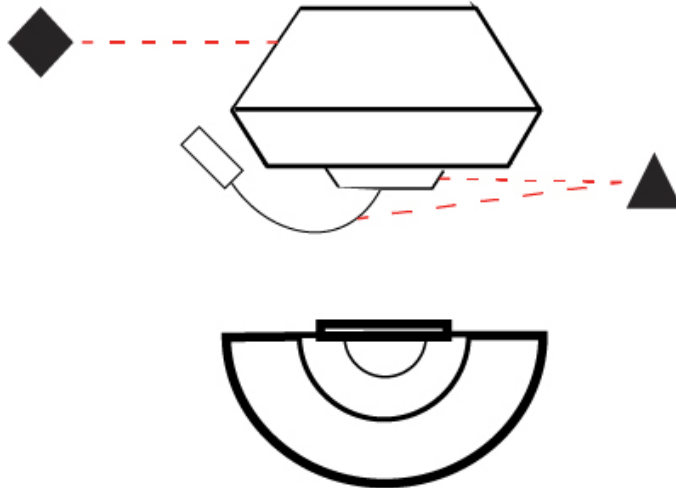

D113015-

PROJECT	_____
TYPE	_____
SPECIFIER	_____
QUANTITY	_____
DATE	_____

D