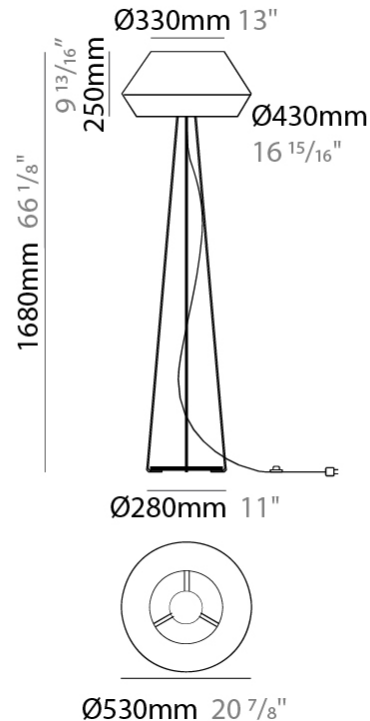

BANYO PORTABLE

D114006-

base number   Finish
Options

PROJECT	_____
TYPE	_____
SPECIFIER	_____
QUANTITY	_____
DATE	_____

1. To build a product code in our configurator select the specify button on the base model # product page
2. To build a manual product code on this datasheet choose from the options listed below in blue font and add the suffix to the base model #

GENERAL

Series: Banyo _____
Brand: Ole _____
Division: Design _____
Mounting Type: Portable _____
Mounting Location: Floor _____
Subcategory: Floor _____

PHYSICAL

Shape: Dome _____
Diameter (mm): 330 _____
Diameter (in): 13 _____
Height (mm): 1680 _____
Height (in): 66 1/8 _____
Light Distribution: Indirect _____
Weight (kg): 6 _____
Weight (lbs): 13.2 _____
Diffuser: Satin Glass _____
Fixture Finish: BEI / BLK / BLU / COG / DGN / GRY / MRN / MOC / MUS / OLV / SIL / STN / TER / WHI _____
Holder Finish: Granulated White _____
Fixture Material: Fabric Cord / Metal _____
Upon Request: Other fabric cord colors available upon request (see downloadable finish chart) _____

ELECTRICAL

Number of Lamps: 1 _____
Lamp Type: LED Retrofit _____
Lamp Shape: A19 _____
Bulb Included: Bulb Not Included _____
Max. Wattage Per Lamp (W): 15 _____
Lamp Base: E26 _____
Input Voltage (V): 120 _____
Upon Request: 277Vac / GU24 _____

LED

OPTICAL

RATINGS AND CERTIFICATIONS

Certified By: Certified for North American Standards _____
IP rating: IP20 _____