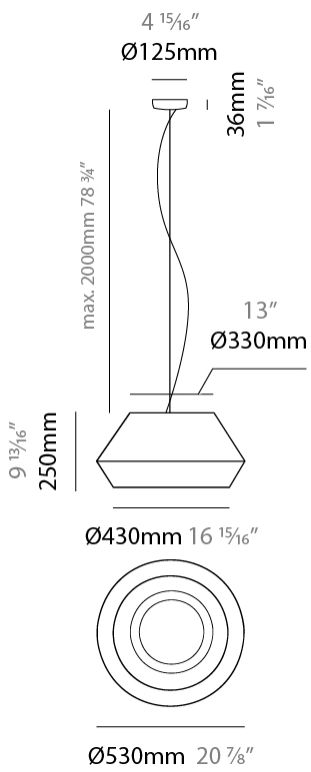

BANYO SUSPENSION

D111001-

base number Finish
Options

1. To build a product code in our configurator select the specify button on the base model # product page
2. To build a manual product code on this datasheet choose from the options listed below in blue font and add the suffix to the base model #

GENERAL

Series: Banyo
Partner: Ole
Division: Design
Installation: Suspension
Product Type: Pendant
Mounting Location: Ceiling
Light Distribution: Direct

PHYSICAL

Shape: Dome
Diameter (mm): 530
Diameter (in): 20 ⁷/₈
Height (mm): 250
Height (in): 9 ¹³/₁₆
Max. Overall Height (mm): 2250
Max. Overall Height (in): 89 ⁹/₁₆
Weight (kg): 5
Weight (lbs): 11.02
Diffuser: Satin Glass
Fixture Finish: BEI / BLK / BLU / COG / DGN / GRY / MRN / MOC / MUS / OLV / SIL / STN / TER / WHI
Holder Finish: MBK
Accent Finish: MBK
Fixture Material: Fabric Cord / Metal
Primary Material: Fabric - Recycled
Cable Details: 2000mm/78 3/4" Cable - Transparent
Upon Request: Matte White Holder

ELECTRICAL

Number of Lamps: 2
Lamp Type: LED Retrofit
Lamp Shape: A19
Bulb Included: Bulb Not Included
Max. Wattage Per Lamp (W): 15
Lamp Base: E26
Input Voltage (V): 120
Upon Request: 277Vac / GU24

LED

OPTICAL

RATINGS AND CERTIFICATIONS

Certified By: Certified for North American Standards
IP rating: IP20

PROJECT
TYPE
SPECIFIER
QUANTITY
DATE