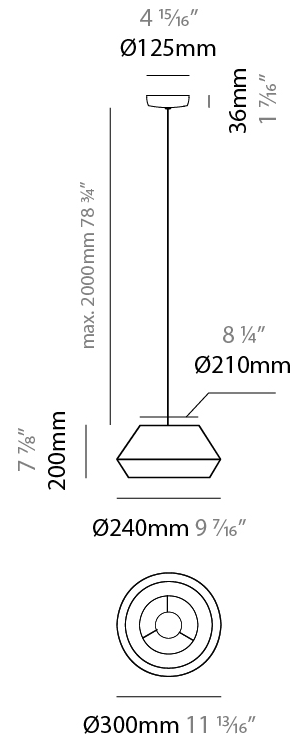

PROJECT	
TYPE	
SPECIFIER	
QUANTITY	
DATE	

BANYO SUSPENSION

D111000-

base number Finish
Options

1. To build a product code in our configurator select the specify button on the base model # product page
2. To build a manual product code on this datasheet choose from the options listed below in blue font and add the suffix to the base model #

GENERAL

Series: Banyo
Partner: Ole
Division: Design
Installation: Suspension
Product Type: Pendant
Mounting Location: Ceiling
Light Distribution: Direct

PHYSICAL

Shape: Dome
Diameter (mm): 300
Diameter (in): 11 ¹³/₁₆
Height (mm): 200
Height (in): 7 ⁷/₈
Max. Overall Height (mm): 2200
Max. Overall Height (in): 86 ⁵/₈
Weight (kg): 1.5
Weight (lbs): 3.31
Diffuser: Satin Glass
Fixture Finish: BEI / BLK / BLU / COG / DGN / GRY / MRN / MOC / MUS / OLV / SIL / STN / TER / WHI
Holder Finish: MBK
Accent Finish: MBK
Fixture Material: Fabric Cord / Metal
Primary Material: Fabric - Recycled
Cable Details: 2000mm / 78 3/4" Cable - Transparent
Upon Request: Matte White Holder

ELECTRICAL

Number of Lamps: 1
Lamp Type: LED Retrofit
Lamp Shape: A19
Bulb Included: Bulb Not Included
Max. Wattage Per Lamp (W): 15
Lamp Base: E26
Input Voltage (V): 120
Upon Request: 277Vac / GU24

LED

OPTICAL

RATINGS AND CERTIFICATIONS

Certified By: Certified for North American Standards
IP rating: IP20