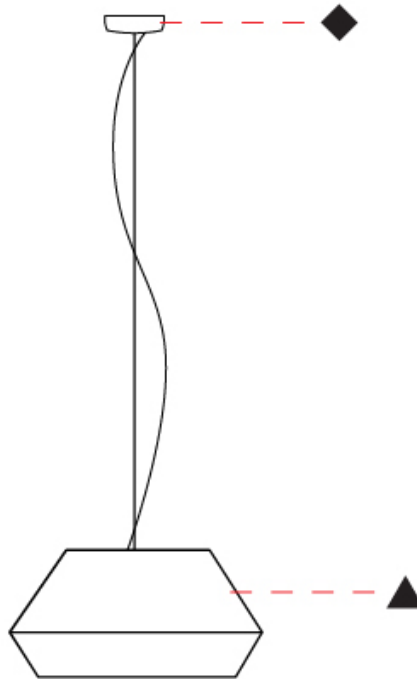

BANYO SUSPENSION

D111001-

PROJECT

TYPE

SPECIFIER

QUANTITY

DATE

D