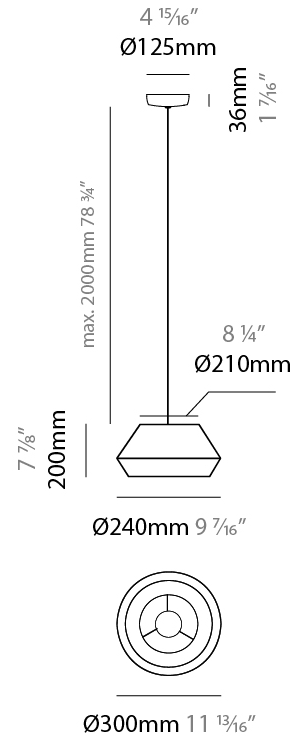

PROJECT	_____
TYPE	_____
SPECIFIER	_____
QUANTITY	_____
DATE	_____

BANYO SUSPENSION

D111000- : D111000-MBK-MRN

base number

1. To build a product code in our configurator select the specify button on the base model # product page
2. To build a manual product code on this datasheet choose from the options listed below in blue font and add the suffix to the base model #

GENERAL

Series: Banyo
Partner: Ole
Division: Design
Installation: Suspension
Product Type: Pendant
Mounting Location: Ceiling
Light Distribution: Direct

PHYSICAL

Shape: Dome
Diameter (mm): 300
Diameter (in): 11 ¹³/₁₆
Height (mm): 200
Height (in): 7 ⁷/₈
Max. Overall Height (mm): 2200
Max. Overall Height (in): 86 ⁵/₈
Weight (kg): 1.5
Weight (lbs): 3.31
Diffuser: Satin Glass / Shade - White
Fixture Material: Fabric Cord / Metal
Primary Material: Fabric - Recycled
Cable Details: 2000mm / 78 3/4" Cable - Transparent

ELECTRICAL

Number of Lamps: 1
Lamp Type: LED Retrofit
Lamp Shape: A19
Bulb Included: Bulb Not Included
Total Output Wattage (W): 15
Max. Wattage Per Lamp (W): 15
Lamp Base: E26
Input Voltage (V): 120
Upon Request: 277Vac / GU24

LED

OPTICAL

RATINGS AND CERTIFICATIONS

Certified By: Certified for North American Standards
IP rating: IP20