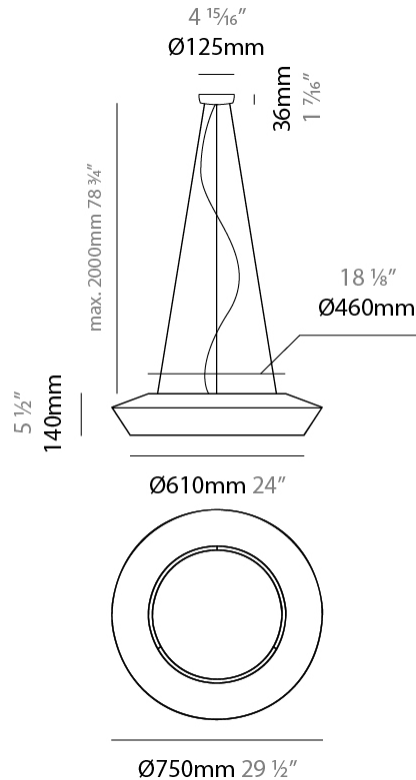

BANYO SUSPENSION

D111003-

base number Finish
Options

1. To build a product code in our configurator select the specify button on the base model # product page
2. To build a manual product code on this datasheet choose from the options listed below in blue font and add the suffix to the base model #

GENERAL

Series: Banyo
Partner: Ole
Division: Design
Installation: Suspension
Product Type: Pendant
Mounting Location: Ceiling
Light Distribution: Direct

PHYSICAL

Shape: Disc
Diameter (mm): 750
Diameter (in): 29 1/2
Height (mm): 140
Height (in): 5 1/2
Max. Overall Height (mm): 2140
Max. Overall Height (in): 84 1/4
Weight (kg): 10
Weight (lbs): 22.05
Diffuser: Satin Glass
Fixture Finish: BEI / BLK / BLU / COG / DGN / GRY / MRN / MOC / MUS / OLV / SIL / STN / TER / WHI
Holder Finish: MBK
Accent Finish: MBK
Fixture Material: Fabric Cord / Metal
Primary Material: Fabric - Recycled
Cable Details: 2000mm/78 3/4" Cable - Transparent
Upon Request: Matte White Holder

ELECTRICAL

Number of Lamps: 3
Lamp Type: LED Retrofit
Lamp Shape: A19
Bulb Included: Bulb Not Included
Max. Wattage Per Lamp (W): 15
Lamp Base: E26
Input Voltage (V): 120
Upon Request: 277Vac / GU24

LED

OPTICAL

RATINGS AND CERTIFICATIONS

Certified By: Certified for North American Standards
IP rating: IP20

PROJECT
TYPE
SPECIFIER
QUANTITY
DATE