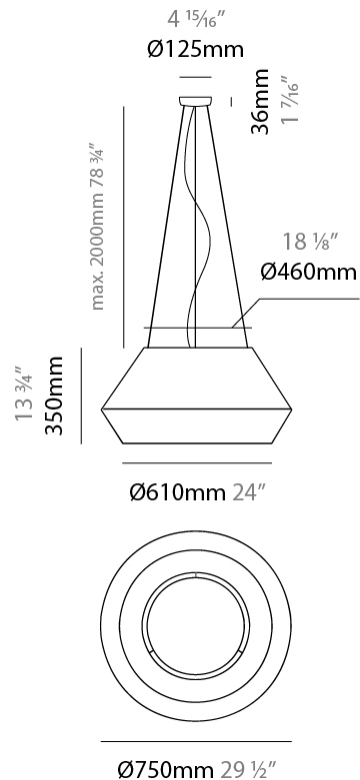

PROJECT	
TYPE	
SPECIFIER	
QUANTITY	
DATE	

BANYO SUSPENSION

D111002-

base number Finish
Options

1. To build a product code in our configurator select the specify button on the base model # product page
2. To build a manual product code on this datasheet choose from the options listed below in blue font and add the suffix to the base model #

GENERAL

Series: Banyo
Partner: Ole
Division: Design
Installation: Suspension
Product Type: Pendant
Mounting Location: Ceiling
Light Distribution: Direct

PHYSICAL

Shape: Dome
Diameter (mm): 750
Diameter (in): 29 1/2
Height (mm): 350
Height (in): 13 3/4
Max. Overall Height (mm): 2350
Max. Overall Height (in): 92 1/2
Weight (kg): 10
Weight (lbs): 22.05
Diffuser: Satin Glass
Fixture Finish: BEI / BLK / BLU / COG / DGN / GRY / MRN / MOC / MUS / OLV / SIL / STN / TER / WHI
Holder Finish: MBK
Accent Finish: MBK
Fixture Material: Fabric Cord / Metal
Primary Material: Fabric - Recycled
Cable Details: 2000mm/78 3/4" Cable - Transparent
Upon Request: Matte White Holder

ELECTRICAL

Number of Lamps: 3
Lamp Type: LED Retrofit
Lamp Shape: A19
Bulb Included: Bulb Not Included
Max. Wattage Per Lamp (W): 15
Lamp Base: E26
Input Voltage (V): 120
Upon Request: 277Vac / GU24

LED

OPTICAL

RATINGS AND CERTIFICATIONS

Certified By: Certified for North American Standards
IP rating: IP20