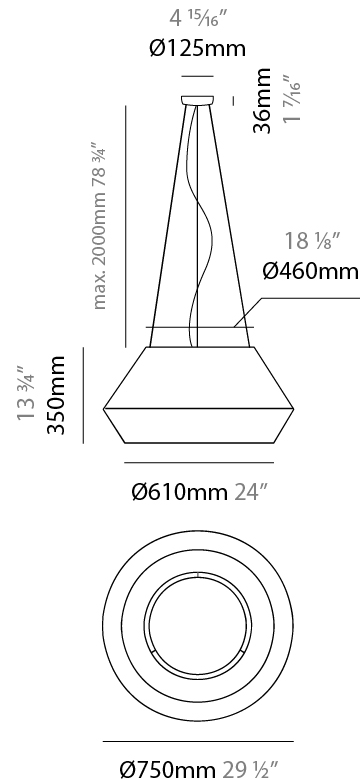

BANYO SUSPENSION

D111002- _____ - _____

base number   Finish Options   Finish Options

1. To build a product code in our configurator select the specify button on the base model # product page
2. To build a manual product code on this datasheet choose from the options listed below in blue font and add the suffix to the base model #

GENERAL

Series: Banyo
Brand: Ole
Division: Design
Mounting Type: Suspension
Mounting Location: Ceiling
Subcategory: Pendant

PHYSICAL

Shape: Dome
Diameter (mm): 750
Diameter (in): 29 1/2
Height (mm): 350
Height (in): 13 3/4
Max. Overall Height (mm): 2350
Max. Overall Height (in): 92 1/2
Light Distribution: Direct
Weight (kg): 10
Weight (lbs): 22.05
Diffuser: Satin Glass
Fixture Finish: BEI / BLK / BLU / COG / DGN / GRY / MRN / MOC / MUS / OLV / SIL / STN / TER / WHI
Holder Finish: MWH / MBK
Accent Finish: Black (except for White Cord)
Fixture Material: Fabric Cord / Metal
Cable Details: 2000mm/78 3/4" Cable - Transparent

ELECTRICAL

Number of Lamps: 3
Lamp Type: LED Retrofit
Lamp Shape: A19
Bulb Included: Bulb Not Included
Max. Wattage Per Lamp (W): 15
Lamp Base: E26
Input Voltage (V): 120
Upon Request: 277Vac / GU24

LED

OPTICAL

RATINGS AND CERTIFICATIONS

Certified By: Certified for North American Standards
IP rating: IP20

PROJECT
TYPE
SPECIFIER
QUANTITY
DATE