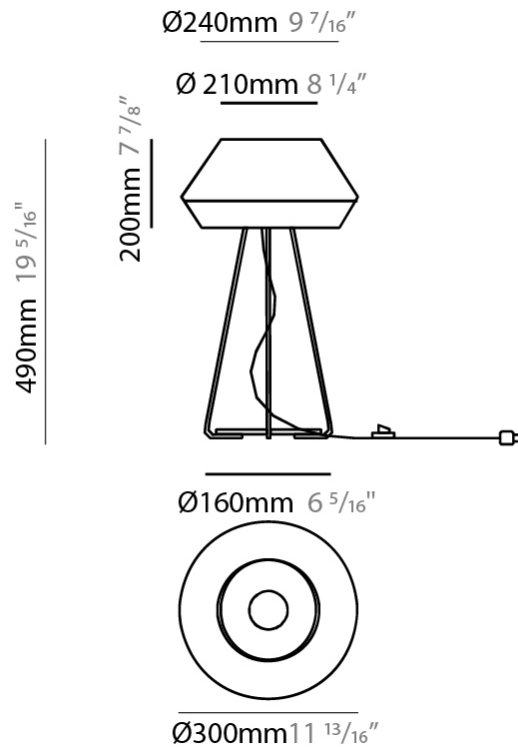

PROJECT	_____
TYPE	_____
SPECIFIER	_____
QUANTITY	_____
DATE	_____

BANYO PORTABLE

D114004-

base number   Finish
Options

1. To build a product code in our configurator select the specify button on the base model # product page
2. To build a manual product code on this datasheet choose from the options listed below in blue font and add the suffix to the base model #

GENERAL

Series: Banyo _____
Brand: Ole _____
Division: Design _____
Mounting Type: Portable _____
Mounting Location: Table _____
Subcategory: Table _____

PHYSICAL

Shape: Dome _____
Diameter (mm): 300 _____
Diameter (in): 11 ¹³/₁₆ _____
Height (mm): 490 _____
Height (in): 19 ⁵/₁₆ _____
Light Distribution: Indirect _____
Weight (kg): 1.7 _____
Weight (lbs): 3.7 _____
Diffuser: Satin Glass _____
Fixture Finish: BEI / BLK / BLU / COG / DGN / GRY / MRN / MOC / MUS / OLV / SIL / STN / TER / WHI _____
Holder Finish: Granulated White _____
Fixture Material: Fabric Cord / Metal _____
Upon Request: Other fabric cord colors available upon request (see downloadable finish chart) _____

ELECTRICAL

Number of Lamps: 1 _____
Lamp Type: LED Retrofit _____
Lamp Shape: A19 _____
Bulb Included: Bulb Not Included _____
Max. Wattage Per Lamp (W): 15 _____
Lamp Base: E26 _____
Input Voltage (V): 120 _____
Upon Request: 277Vac / GU24 _____

LED

OPTICAL

RATINGS AND CERTIFICATIONS

Certified By: Certified for North American Standards _____
IP rating: IP20 _____