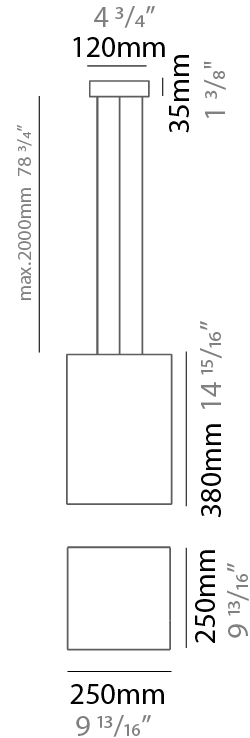

BASS SUSPENSION

D111119- _____ - _____

base number   Finish Options   Finish Options

1. To build a product code in our configurator select the specify button on the base model # product page
2. To build a manual product code on this datasheet choose from the options listed below in blue font and add the suffix to the base model #

GENERAL

Series: Bass
Brand: Ole
Division: Design
Mounting Type: Suspension
Mounting Location: Ceiling
Subcategory: Pendant

PHYSICAL

Shape: Rectangle
Length (mm): 250
Length (in): 9 ¹³/₁₆
Width (mm): 250
Width (in): 9 ¹³/₁₆
Height (mm): 380
Height (in): 14 ¹⁵/₁₆
Max. Overall Height (mm): 2380
Max. Overall Height (in): 93 ¹¹/₁₆
Light Distribution: Direct / Indirect
Weight (kg): 3.5
Weight (lbs): 7.72
Fixture Finish: BEI / BLK / BLU / COG / DGN / GRY / MRN / MOC / MUS / OLV / SIL / STN / TER / WHI
Holder Finish: MWH / MBK
Fixture Material: Fabric Cord / Metal
Cable Details: 2000mm Cable
Upon Request: Other fabric cord colors available upon request (see downloadable finish chart)

ELECTRICAL

Number of Lamps: 1
Lamp Type: LED Retrofit
Lamp Shape: A19
Bulb Included: Bulb Not Included
Max. Wattage Per Lamp (W): 15
Lamp Base: E26
Input Voltage (V): 120
Upon Request: 277Vac / GU24

LED

OPTICAL

RATINGS AND CERTIFICATIONS

Certified By: Certified for North American Standards
IP rating: IP20