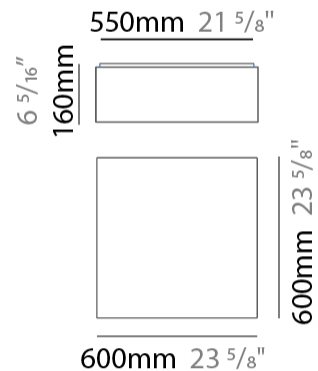

PROJECT	_____
TYPE	_____
SPECIFIER	_____
QUANTITY	_____
DATE	_____

BASS SURFACE

D112047-

base number   Finish
Options

1. To build a product code in our configurator select the specify button on the base model # product page
2. To build a manual product code on this datasheet choose from the options listed below in blue font and add the suffix to the base model #

GENERAL

Series: Bass
Brand: Ole
Division: Design
Mounting Type: Surface
Mounting Location: Ceiling
Subcategory: Ambient

PHYSICAL

Shape: Square
Length (mm): 600
Length (in): 23 5/8
Width (mm): 600
Width (in): 23 5/8
Height (mm): 160
Height (in): 6 5/16
Light Distribution: Direct / Indirect
Weight (kg): 5
Weight (lbs): 11.02
Diffuser: PMMA - Opal
Fixture Finish: BEI / BLK / BLU / COG / DGN / GRY / MRN / MOC / MUS /
OLV / SIL / STN / TER / WHI
Fixture Material: Fabric Cord / Metal
Cable Details: 2000mm Cable
Upon Request: Other fabric cord colors available upon request (see
downloadable finish chart)

ELECTRICAL

Number of Lamps: 4
Lamp Type: LED Retrofit
Lamp Shape: A19
Bulb Included: Bulb Not Included
Max. Wattage Per Lamp (W): 15
Lamp Base: E26
Input Voltage (V): 120
Upon Request: 277Vac / GU24

LED

OPTICAL

RATINGS AND CERTIFICATIONS

Certified By: Certified for North American Standards
IP rating: IP20