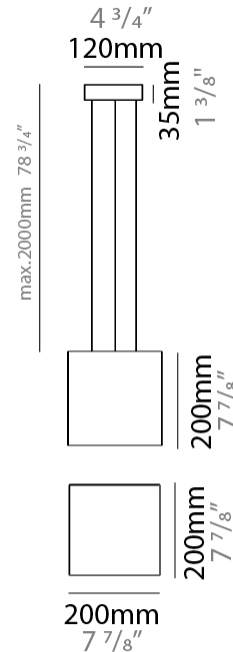

PROJECT	
TYPE	
SPECIFIER	
QUANTITY	
DATE	

BASS SUSPENSION

D111118-

base number   Finish Options   Finish Options

1. To build a product code in our configurator select the specify button on the base model # product page
2. To build a manual product code on this datasheet choose from the options listed below in blue font and add the suffix to the base model #

GENERAL

Series: Bass
Brand: Ole
Division: Design
Mounting Type: Suspension
Mounting Location: Ceiling
Subcategory: Pendant

PHYSICAL

Shape: Square
Length (mm): 200
Length (in): 7 7/8
Width (mm): 200
Width (in): 7 7/8
Height (mm): 200
Height (in): 7 7/8
Max. Overall Height (mm): 2200
Max. Overall Height (in): 86 5/8
Light Distribution: Direct / Indirect
Weight (kg): 3
Weight (lbs): 6.61
Fixture Finish: BEI / BLK / BLU / COG / DGN / GRY / MRN / MOC / MUS / OLV / SIL / STN / TER / WHI
Holder Finish: MWH / MBK
Fixture Material: Fabric Cord / Metal
Cable Details: 2000mm Cable
Upon Request: Other fabric cord colors available upon request (see downloadable finish chart)

ELECTRICAL

Number of Lamps: 1
Lamp Type: LED Retrofit
Lamp Shape: A19
Bulb Included: Bulb Not Included
Max. Wattage Per Lamp (W): 15
Lamp Base: E26
Input Voltage (V): 120
Upon Request: 277Vac / GU24

LED

OPTICAL

RATINGS AND CERTIFICATIONS

Certified By: Certified for North American Standards
IP rating: IP20