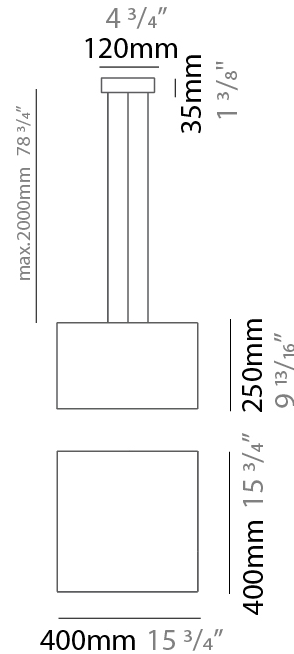

PROJECT _____
TYPE _____
SPECIFIER _____
QUANTITY _____
DATE _____

BASS SUSPENSION

D111120-

base number   Finish   Finish
Options   Options

1. To build a product code in our configurator select the specify button on the base model # product page
2. To build a manual product code on this datasheet choose from the options listed below in blue font and add the suffix to the base model #

GENERAL

Series: Bass
Brand: Ole
Division: Design
Mounting Type: Suspension
Mounting Location: Ceiling
Subcategory: Pendant

PHYSICAL

Shape: Rectangle
Length (mm): 400
Length (in): 15 3/4
Width (mm): 400
Width (in): 15 3/4
Height (mm): 250
Height (in): 9 13/16
Max. Overall Height (mm): 2250
Max. Overall Height (in): 88 9/16
Light Distribution: Direct / Indirect
Weight (kg): 4
Weight (lbs): 8.82
Fixture Finish: BEI / BLK / BLU / COG / DGN / GRY / MRN / MOC / MUS / OLV / SIL / STN / TER / WHI
Holder Finish: MWH / MBK
Fixture Material: Fabric Cord / Metal
Cable Details: 2000mm Cable
Upon Request: Other fabric cord colors available upon request (see downloadable finish chart)

ELECTRICAL

Number of Lamps: 1
Lamp Type: LED Retrofit
Lamp Shape: A19
Bulb Included: Bulb Not Included
Max. Wattage Per Lamp (W): 15
Lamp Base: E26
Input Voltage (V): 120
Upon Request: 277Vac / GU24

LED

OPTICAL

RATINGS AND CERTIFICATIONS

Certified By: Certified for North American Standards
IP rating: IP20