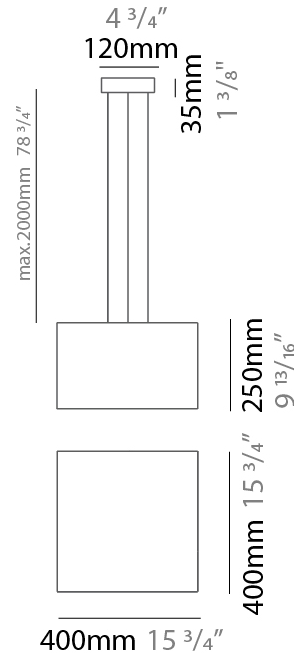

1. To build a product code in our configurator select the specify button on the base model # product page
2. To build a manual product code on this datasheet choose from the options listed below in blue font and add the suffix to the base model #

GENERAL

Series: Bass _____

Brand: Ole _____

Division: Design _____

Mounting Type: Suspension _____

Mounting Location: Ceiling _____

Subcategory: Pendant _____

PHYSICAL

Shape: Rectangle _____

Length (mm): 400 _____

Length (in): 15 ³/₄ _____

Width (mm): 400 _____

Width (in): 15 ³/₄ _____

Height (mm): 250 _____

Height (in): 9 ¹³/₁₆ _____

Max. Overall Height (mm): 2250 _____

Max. Overall Height (in): 88 ⁹/₁₆ _____

Light Distribution: Direct / Indirect _____

Weight (kg): 4 _____

Weight (lbs): 8.82 _____

Fixture Finish: BEI / BLK / BLU / COG / DGN / GRY / MRN / MOC / MUS / OLV / SIL / STN / TER / WHI _____

Holder Finish: MWH / MBK _____

Fixture Material: Fabric Cord / Metal _____

Cable Details: 2000mm Cable _____

Upon Request: Other fabric cord colors available upon request (see downloadable finish chart) _____

ELECTRICAL

Number of Lamps: 1 _____

Lamp Type: LED Retrofit _____

Lamp Shape: A19 _____

Bulb Included: Bulb Not Included _____

Max. Wattage Per Lamp (W): 15 _____

Lamp Base: E26 _____

Input Voltage (V): 120 _____

Upon Request: 277Vac / GU24 _____

LED

OPTICAL

RATINGS AND CERTIFICATIONS

Certified By: Certified for North American Standards _____

IP rating: IP20 _____