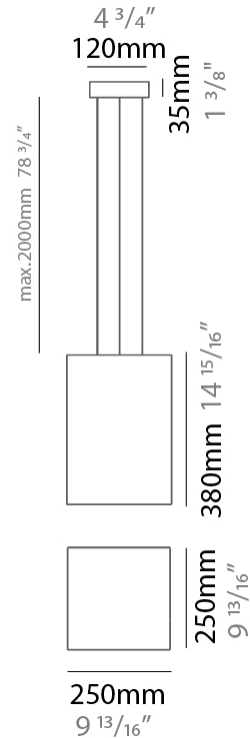

BASS SUSPENSION

D111119- -

base number   Finish Options   Finish Options

1. To build a product code in our configurator select the specify button on the base model # product page
2. To build a manual product code on this datasheet choose from the options listed below in blue font and add the suffix to the base model #

GENERAL

Series: Bass
Brand: Ole
Division: Design
Mounting Type: Suspension
Mounting Location: Ceiling
Subcategory: Pendant

PHYSICAL

Shape: Rectangle
Length (mm): 250
Length (in): 9 ¹³/₁₆
Width (mm): 250
Width (in): 9 ¹³/₁₆
Height (mm): 380
Height (in): 14 ¹⁵/₁₆
Max. Overall Height (mm): 2380
Max. Overall Height (in): 93 ¹¹/₁₆
Light Distribution: Direct / Indirect
Weight (kg): 3.5
Weight (lbs): 7.72
Fixture Finish: BEI / BLK / BLU / COG / DGN / GRY / MRN / MOC / MUS / OLV / SIL / STN / TER / WHI
Holder Finish: MWH / MBK
Fixture Material: Fabric Cord / Metal
Cable Details: 2000mm Cable
Upon Request: Other fabric cord colors available upon request (see downloadable finish chart)

ELECTRICAL

Number of Lamps: 1
Lamp Type: LED Retrofit
Lamp Shape: A19
Bulb Included: Bulb Not Included
Max. Wattage Per Lamp (W): 15
Lamp Base: E26
Input Voltage (V): 120
Upon Request: 277Vac / GU24

LED

OPTICAL

RATINGS AND CERTIFICATIONS

Certified By: Certified for North American Standards
IP rating: IP20