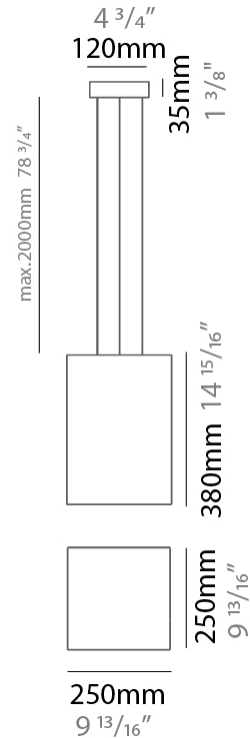

BASS SUSPENSION

D111119- _____

base number   Finish Options   Finish Options

1. To build a product code in our configurator select the specify button on the base model # product page
2. To build a manual product code on this datasheet choose from the options listed below in blue font and add the suffix to the base model #

GENERAL

Series: Bass
Brand: Ole
Division: Design
Mounting Type: Suspension
Mounting Location: Ceiling
Subcategory: Pendant

PHYSICAL

Shape: Rectangle
Length (mm): 250
Length (in): 9 ¹³/₁₆
Width (mm): 250
Width (in): 9 ¹³/₁₆
Height (mm): 380
Height (in): 14 ¹⁵/₁₆
Max. Overall Height (mm): 2380
Max. Overall Height (in): 93 ¹¹/₁₆
Light Distribution: Direct / Indirect
Weight (kg): 3.5
Weight (lbs): 7.72
Fixture Finish: BEI / BLK / BLU / COG / DGN / GRY / MRN / MOC / MUS / OLV / SIL / STN / TER / WHI
Holder Finish: MWH / MBK
Fixture Material: Fabric Cord / Metal
Cable Details: 2000mm Cable
Upon Request: Other fabric cord colors available upon request (see downloadable finish chart)

ELECTRICAL

Number of Lamps: 1
Lamp Type: LED Retrofit
Lamp Shape: A19
Bulb Included: Bulb Not Included
Max. Wattage Per Lamp (W): 15
Lamp Base: E26
Input Voltage (V): 120
Upon Request: 277Vac / GU24

LED

OPTICAL

RATINGS AND CERTIFICATIONS

Certified By: Certified for North American Standards
IP rating: IP20