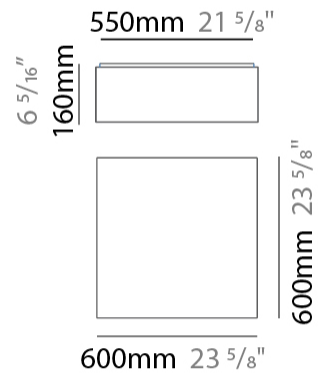

PROJECT
TYPE
SPECIFIER
QUANTITY
DATE

BASS SURFACE

D112047-

base number   Finish
Options

1. To build a product code in our configurator select the specify button on the base model # product page
2. To build a manual product code on this datasheet choose from the options listed below in blue font and add the suffix to the base model #

GENERAL

Series: Bass
Brand: Ole
Division: Design
Mounting Type: Surface
Mounting Location: Ceiling
Subcategory: Ambient

PHYSICAL

Shape: Square
Length (mm): 600
Length (in): 23 ⁵/₈
Width (mm): 600
Width (in): 23 ⁵/₈
Height (mm): 160
Height (in): 6 ⁵/₁₆
Light Distribution: Direct / Indirect
Weight (kg): 5
Weight (lbs): 11.02
Diffuser: PMMA - Opal
Fixture Finish: BEI / BLK / BLU / COG / DGN / GRY / MRN / MOC / MUS /
OLV / SIL / STN / TER / WHI
Fixture Material: Fabric Cord / Metal
Cable Details: 2000mm Cable
Upon Request: Other fabric cord colors available upon request (see
downloadable finish chart)

ELECTRICAL

Number of Lamps: 4
Lamp Type: LED Retrofit
Lamp Shape: A19
Bulb Included: Bulb Not Included
Max. Wattage Per Lamp (W): 15
Lamp Base: E26
Input Voltage (V): 120
Upon Request: 277Vac / GU24

LED

OPTICAL

RATINGS AND CERTIFICATIONS

Certified By: Certified for North American Standards
IP rating: IP20