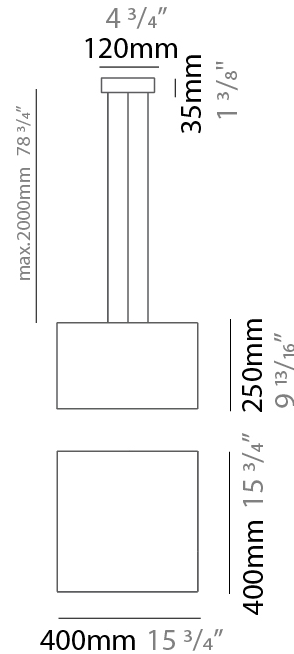

PROJECT _____
TYPE _____
SPECIFIER _____
QUANTITY _____
DATE _____

BASS SUSPENSION

D111120- _____

base number   Finish Options   Finish Options

1. To build a product code in our configurator select the specify button on the base model # product page
2. To build a manual product code on this datasheet choose from the options listed below in blue font and add the suffix to the base model #

GENERAL

Series: Bass
Brand: Ole
Division: Design
Mounting Type: Suspension
Mounting Location: Ceiling
Subcategory: Pendant

PHYSICAL

Shape: Rectangle
Length (mm): 400
Length (in): 15 3/4
Width (mm): 400
Width (in): 15 3/4
Height (mm): 250
Height (in): 9 13/16
Max. Overall Height (mm): 2250
Max. Overall Height (in): 88 9/16
Light Distribution: Direct / Indirect
Weight (kg): 4
Weight (lbs): 8.82
Fixture Finish: BEI / BLK / BLU / COG / DGN / GRY / MRN / MOC / MUS / OLV / SIL / STN / TER / WHI
Holder Finish: MWH / MBK
Fixture Material: Fabric Cord / Metal
Cable Details: 2000mm Cable
Upon Request: Other fabric cord colors available upon request (see downloadable finish chart)

ELECTRICAL

Number of Lamps: 1
Lamp Type: LED Retrofit
Lamp Shape: A19
Bulb Included: Bulb Not Included
Max. Wattage Per Lamp (W): 15
Lamp Base: E26
Input Voltage (V): 120
Upon Request: 277Vac / GU24

LED

OPTICAL

RATINGS AND CERTIFICATIONS

Certified By: Certified for North American Standards
IP rating: IP20