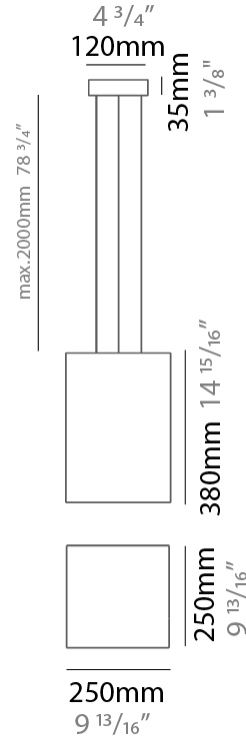

BASS SUSPENSION

D111119- -

base number   Finish Options   Finish Options

1. To build a product code in our configurator select the specify button on the base model # product page
2. To build a manual product code on this datasheet choose from the options listed below in blue font and add the suffix to the base model #

GENERAL

Series: Bass
Brand: Ole
Division: Design
Mounting Type: Suspension
Mounting Location: Ceiling
Subcategory: Pendant

PHYSICAL

Shape: Rectangle
Length (mm): 250
Length (in): 9 ¹³/₁₆
Width (mm): 250
Width (in): 9 ¹³/₁₆
Height (mm): 380
Height (in): 14 ¹⁵/₁₆
Max. Overall Height (mm): 2380
Max. Overall Height (in): 93 ¹¹/₁₆
Light Distribution: Direct / Indirect
Weight (kg): 3.5
Weight (lbs): 7.72
Fixture Finish: BEI / BLK / BLU / COG / DGN / GRY / MRN / MOC / MUS / OLV / SIL / STN / TER / WHI
Holder Finish: MWH / MBK
Fixture Material: Fabric Cord / Metal
Cable Details: 2000mm Cable
Upon Request: Other fabric cord colors available upon request (see downloadable finish chart)

ELECTRICAL

Number of Lamps: 1
Lamp Type: LED Retrofit
Lamp Shape: A19
Bulb Included: Bulb Not Included
Max. Wattage Per Lamp (W): 15
Lamp Base: E26
Input Voltage (V): 120
Upon Request: 277Vac / GU24

LED

OPTICAL

RATINGS AND CERTIFICATIONS

Certified By: Certified for North American Standards
IP rating: IP20