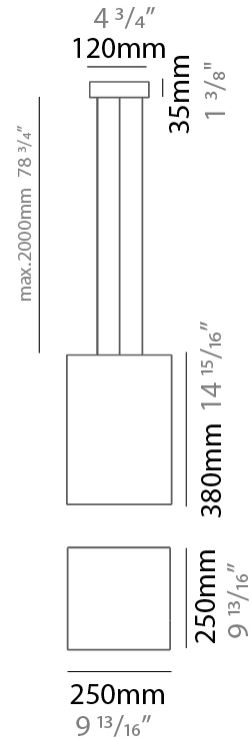

PROJECT	
TYPE	
SPECIFIER	
QUANTITY	
DATE	

BASS SUSPENSION

D111119-

base number	Finish Options	Finish Options

1. To build a product code in our configurator select the specify button on the base model # product page
2. To build a manual product code on this datasheet choose from the options listed below in blue font and add the suffix to the base model #

GENERAL

Series: Bass
Brand: Ole
Division: Design
Mounting Type: Suspension
Mounting Location: Ceiling
Subcategory: Pendant

PHYSICAL

Shape: Rectangle
Length (mm): 250
Length (in): 9 ¹³/₁₆
Width (mm): 250
Width (in): 9 ¹³/₁₆
Height (mm): 380
Height (in): 14 ¹⁵/₁₆
Max. Overall Height (mm): 2380
Max. Overall Height (in): 93 ¹¹/₁₆
Light Distribution: Direct / Indirect
Weight (kg): 3.5
Weight (lbs): 7.72
Fixture Finish: BEI / BLK / BLU / COG / DGN / GRY / MRN / MOC / MUS / OLV / SIL / STN / TER / WHI
Holder Finish: MWH / MBK
Fixture Material: Fabric Cord / Metal
Cable Details: 2000mm Cable
Upon Request: Other fabric cord colors available upon request (see downloadable finish chart)

ELECTRICAL

Number of Lamps: 1
Lamp Type: LED Retrofit
Lamp Shape: A19
Bulb Included: Bulb Not Included
Max. Wattage Per Lamp (W): 15
Lamp Base: E26
Input Voltage (V): 120
Upon Request: 277Vac / GU24

LED

OPTICAL

RATINGS AND CERTIFICATIONS

Certified By: Certified for North American Standards
IP rating: IP20