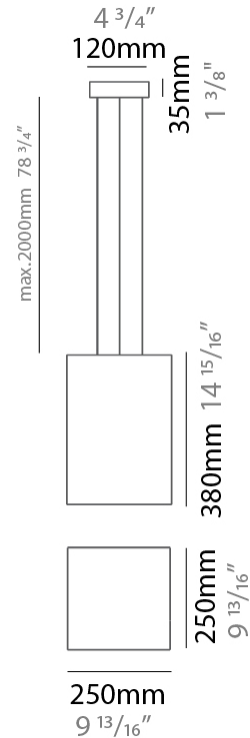

PROJECT	
TYPE	
SPECIFIER	
QUANTITY	
DATE	

BASS SUSPENSION

D111119- -

base number   Finish Options   Finish Options

1. To build a product code in our configurator select the specify button on the base model # product page
2. To build a manual product code on this datasheet choose from the options listed below in blue font and add the suffix to the base model #

GENERAL

Series: Bass

Brand: Ole

Division: Design

Mounting Type: Suspension

Mounting Location: Ceiling

Subcategory: Pendant

PHYSICAL

Shape: Rectangle

Length (mm): 250

Length (in): 9 ¹³/₁₆

Width (mm): 250

Width (in): 9 ¹³/₁₆

Height (mm): 380

Height (in): 14 ¹⁵/₁₆

Max. Overall Height (mm): 2380

Max. Overall Height (in): 93 ¹¹/₁₆

Light Distribution: Direct / Indirect

Weight (kg): 3.5

Weight (lbs): 7.72

Fixture Finish: BEI / BLK / BLU / COG / DGN / GRY / MRN / MOC / MUS / OLV / SIL / STN / TER / WHI

Holder Finish: MWH / MBK

Fixture Material: Fabric Cord / Metal

Cable Details: 2000mm Cable

Upon Request: Other fabric cord colors available upon request (see downloadable finish chart)

ELECTRICAL

Number of Lamps: 1

Lamp Type: LED Retrofit

Lamp Shape: A19

Bulb Included: Bulb Not Included

Max. Wattage Per Lamp (W): 15

Lamp Base: E26

Input Voltage (V): 120

Upon Request: 277Vac / GU24

LED

OPTICAL

RATINGS AND CERTIFICATIONS

Certified By: Certified for North American Standards

IP rating: IP20