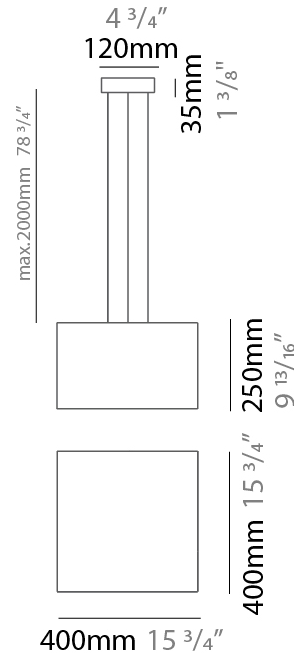

BASS SUSPENSION

D111120-

base number   Finish Options   Finish Options

1. To build a product code in our configurator select the specify button on the base model # product page
2. To build a manual product code on this datasheet choose from the options listed below in blue font and add the suffix to the base model #

GENERAL

Series: Bass
Brand: Ole
Division: Design
Mounting Type: Suspension
Mounting Location: Ceiling
Subcategory: Pendant

PHYSICAL

Shape: Rectangle
Length (mm): 400
Length (in): 15 3/4
Width (mm): 400
Width (in): 15 3/4
Height (mm): 250
Height (in): 9 13/16
Max. Overall Height (mm): 2250
Max. Overall Height (in): 88 9/16
Light Distribution: Direct / Indirect
Weight (kg): 4
Weight (lbs): 8.82
Fixture Finish: BEI / BLK / BLU / COG / DGN / GRY / MRN / MOC / MUS / OLV / SIL / STN / TER / WHI
Holder Finish: MWH / MBK
Fixture Material: Fabric Cord / Metal
Cable Details: 2000mm Cable
Upon Request: Other fabric cord colors available upon request (see downloadable finish chart)

ELECTRICAL

Number of Lamps: 1
Lamp Type: LED Retrofit
Lamp Shape: A19
Bulb Included: Bulb Not Included
Max. Wattage Per Lamp (W): 15
Lamp Base: E26
Input Voltage (V): 120
Upon Request: 277Vac / GU24

LED

OPTICAL

RATINGS AND CERTIFICATIONS

Certified By: Certified for North American Standards
IP rating: IP20

PROJECT _____
TYPE _____
SPECIFIER _____
QUANTITY _____
DATE _____