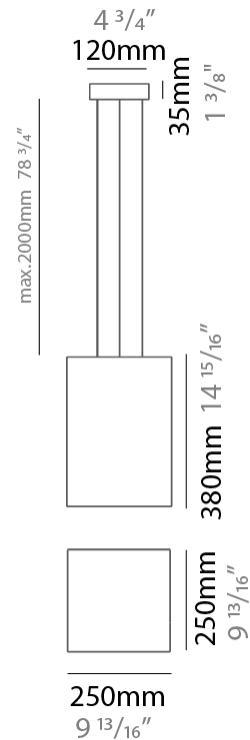

BASS SUSPENSION

D111119-

base number   Finish Options   Finish Options

1. To build a product code in our configurator select the specify button on the base model # product page
2. To build a manual product code on this datasheet choose from the options listed below in blue font and add the suffix to the base model #

GENERAL

Series: Bass
Brand: Ole
Division: Design
Mounting Type: Suspension
Mounting Location: Ceiling
Subcategory: Pendant

PHYSICAL

Shape: Rectangle
Length (mm): 250
Length (in): 9 ¹³/₁₆
Width (mm): 250
Width (in): 9 ¹³/₁₆
Height (mm): 380
Height (in): 14 ¹⁵/₁₆
Max. Overall Height (mm): 2380
Max. Overall Height (in): 93 ¹¹/₁₆
Light Distribution: Direct / Indirect
Weight (kg): 3.5
Weight (lbs): 7.72
Fixture Finish: BEI / BLK / BLU / COG / DGN / GRY / MRN / MOC / MUS / OLV / SIL / STN / TER / WHI
Holder Finish: MWH / MBK
Fixture Material: Fabric Cord / Metal
Cable Details: 2000mm Cable
Upon Request: Other fabric cord colors available upon request (see downloadable finish chart)

ELECTRICAL

Number of Lamps: 1
Lamp Type: LED Retrofit
Lamp Shape: A19
Bulb Included: Bulb Not Included
Max. Wattage Per Lamp (W): 15
Lamp Base: E26
Input Voltage (V): 120
Upon Request: 277Vac / GU24

LED

OPTICAL

RATINGS AND CERTIFICATIONS

Certified By: Certified for North American Standards
IP rating: IP20