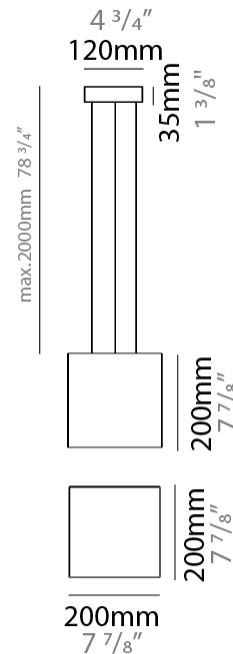

PROJECT	_____
TYPE	_____
SPECIFIER	_____
QUANTITY	_____
DATE	_____

BASS SUSPENSION

D111118-

base number   Finish Options   Finish Options

1. To build a product code in our configurator select the specify button on the base model # product page
2. To build a manual product code on this datasheet choose from the options listed below in blue font and add the suffix to the base model #

GENERAL

Series: Bass
Brand: Ole
Division: Design
Mounting Type: Suspension
Mounting Location: Ceiling
Subcategory: Pendant

PHYSICAL

Shape: Square
Length (mm): 200
Length (in): 7 7/8
Width (mm): 200
Width (in): 7 7/8
Height (mm): 200
Height (in): 7 7/8
Max. Overall Height (mm): 2200
Max. Overall Height (in): 86 5/8
Light Distribution: Direct / Indirect
Weight (kg): 3
Weight (lbs): 6.61
Fixture Finish: BEI / BLK / BLU / COG / DGN / GRY / MRN / MOC / MUS / OLV / SIL / STN / TER / WHI
Holder Finish: MWH / MBK
Fixture Material: Fabric Cord / Metal
Cable Details: 2000mm Cable
Upon Request: Other fabric cord colors available upon request (see downloadable finish chart)

ELECTRICAL

Number of Lamps: 1
Lamp Type: LED Retrofit
Lamp Shape: A19
Bulb Included: Bulb Not Included
Max. Wattage Per Lamp (W): 15
Lamp Base: E26
Input Voltage (V): 120
Upon Request: 277Vac / GU24

LED

OPTICAL

RATINGS AND CERTIFICATIONS

Certified By: Certified for North American Standards
IP rating: IP20