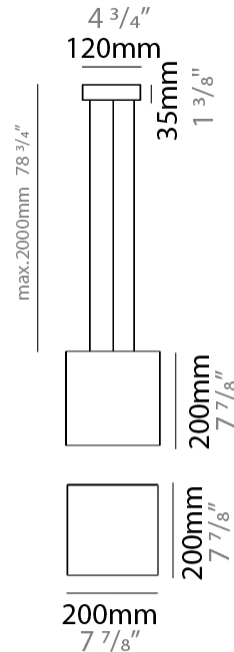

PROJECT	
TYPE	
SPECIFIER	
QUANTITY	
DATE	

BASS SUSPENSION

D111118-

base number	Finish Options	Finish Options

1. To build a product code in our configurator select the specify button on the base model # product page
2. To build a manual product code on this datasheet choose from the options listed below in blue font and add the suffix to the base model #

GENERAL

Series: Bass
Brand: Ole
Division: Design
Mounting Type: Suspension
Mounting Location: Ceiling
Subcategory: Pendant

PHYSICAL

Shape: Square
Length (mm): 200
Length (in): 7 7/8
Width (mm): 200
Width (in): 7 7/8
Height (mm): 200
Height (in): 7 7/8
Max. Overall Height (mm): 2200
Max. Overall Height (in): 86 5/8
Light Distribution: Direct / Indirect
Weight (kg): 3
Weight (lbs): 6.61
Fixture Finish: BEI / BLK / BLU / COG / DGN / GRY / MRN / MOC / MUS / OLV / SIL / STN / TER / WHI
Holder Finish: MWH / MBK
Fixture Material: Fabric Cord / Metal
Cable Details: 2000mm Cable
Upon Request: Other fabric cord colors available upon request (see downloadable finish chart)

ELECTRICAL

Number of Lamps: 1
Lamp Type: LED Retrofit
Lamp Shape: A19
Bulb Included: Bulb Not Included
Max. Wattage Per Lamp (W): 15
Lamp Base: E26
Input Voltage (V): 120
Upon Request: 277Vac / GU24

LED

OPTICAL

RATINGS AND CERTIFICATIONS

Certified By: Certified for North American Standards
IP rating: IP20