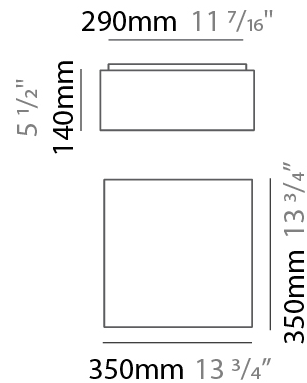

PROJECT
TYPE
SPECIFIER
QUANTITY
DATE

BASS SURFACE

D112046-

base number   Finish
Options

1. To build a product code in our configurator select the specify button on the base model # product page
2. To build a manual product code on this datasheet choose from the options listed below in blue font and add the suffix to the base model #

GENERAL

Series: Bass
Brand: Ole
Division: Design
Mounting Type: Surface
Mounting Location: Ceiling
Subcategory: Ambient

PHYSICAL

Shape: Square
Length (mm): 350
Length (in): 13 ¾
Width (mm): 350
Width (in): 13 ¾
Height (mm): 140
Height (in): 5 ½
Light Distribution: Direct / Indirect
Weight (kg): 2.4
Weight (lbs): 5.29
Diffuser: PMMA - Opal
Fixture Finish: BEI / BLK / BLU / COG / DGN / GRY / MRN / MOC / MUS / OLV / SIL / STN / TER / WHI
Fixture Material: Fabric Cord / Metal
Cable Details: 2000mm Cable
Upon Request: Other fabric cord colors available upon request (see downloadable finish chart)

ELECTRICAL

Number of Lamps: 2
Lamp Type: LED Retrofit
Lamp Shape: A19
Bulb Included: Bulb Not Included
Max. Wattage Per Lamp (W): 15
Lamp Base: E26
Input Voltage (V): 120
Upon Request: 277Vac / GU24

LED

OPTICAL

RATINGS AND CERTIFICATIONS

Certified By: Certified for North American Standards
IP rating: IP20