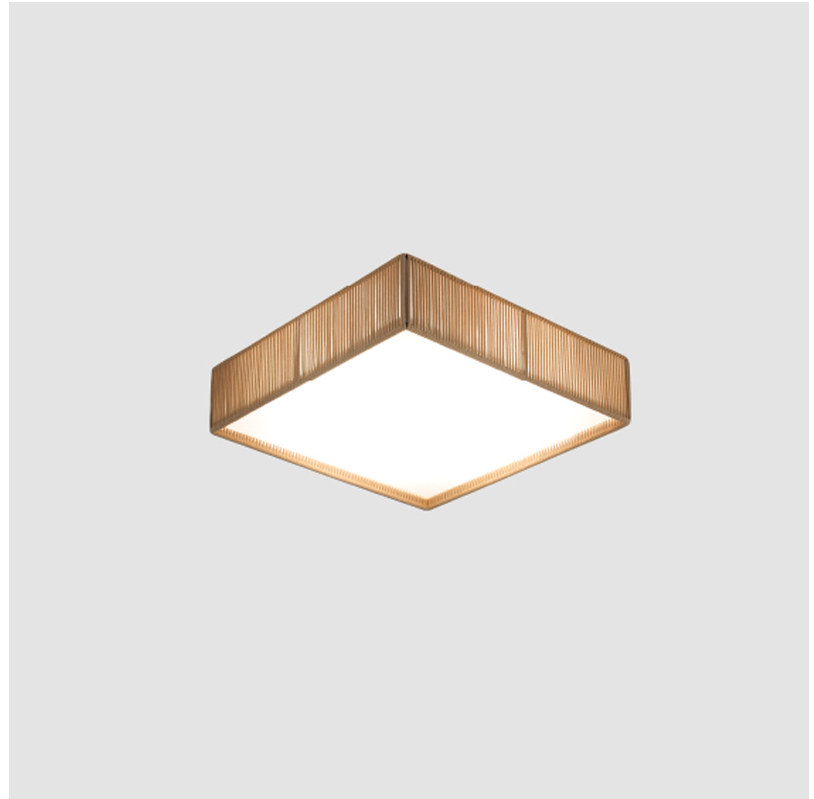

PROJECT
TYPE
SPECIFIER
QUANTITY
DATE

BASS SURFACE

D112046-

base number   Finish
Options

1. To build a product code in our configurator select the specify button on the base model # product page
2. To build a manual product code on this datasheet choose from the options listed below in blue font and add the suffix to the base model #

GENERAL

Series: Bass
Brand: Ole
Division: Design
Mounting Type: Surface
Mounting Location: Ceiling
Subcategory: Ambient

PHYSICAL

Shape: Square
Length (mm): 350
Length (in): 13 ¾
Width (mm): 350
Width (in): 13 ¾
Height (mm): 140
Height (in): 5 ½
Light Distribution: Direct / Indirect
Weight (kg): 2.4
Weight (lbs): 5.29
Diffuser: PMMA - Opal
Fixture Finish: BEI / BLK / BLU / COG / DGN / GRY / MRN / MOC / MUS / OLV / SIL / STN / TER / WHI
Fixture Material: Fabric Cord / Metal
Cable Details: 2000mm Cable
Upon Request: Other fabric cord colors available upon request (see downloadable finish chart)

ELECTRICAL

Number of Lamps: 2
Lamp Type: LED Retrofit
Lamp Shape: A19
Bulb Included: Bulb Not Included
Max. Wattage Per Lamp (W): 15
Lamp Base: E26
Input Voltage (V): 120
Upon Request: 277Vac / GU24

LED

OPTICAL

RATINGS AND CERTIFICATIONS

Certified By: Certified for North American Standards
IP rating: IP20