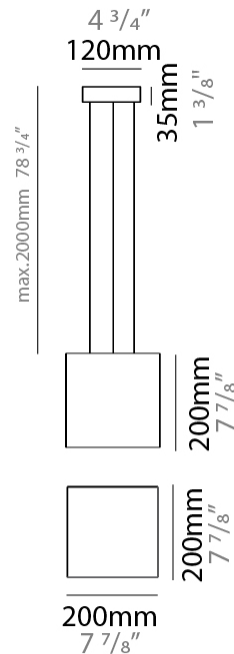

BASS SUSPENSION

D111118-

base number   Finish Options   Finish Options

1. To build a product code in our configurator select the specify button on the base model # product page
2. To build a manual product code on this datasheet choose from the options listed below in blue font and add the suffix to the base model #

GENERAL

Series: Bass
Brand: Ole
Division: Design
Mounting Type: Suspension
Mounting Location: Ceiling
Subcategory: Pendant

PHYSICAL

Shape: Square
Length (mm): 200
Length (in): 7 ⁷/₈
Width (mm): 200
Width (in): 7 ⁷/₈
Height (mm): 200
Height (in): 7 ⁷/₈
Max. Overall Height (mm): 2200
Max. Overall Height (in): 86 ⁵/₈
Light Distribution: Direct / Indirect
Weight (kg): 3
Weight (lbs): 6.61
Fixture Finish: BEI / BLK / BLU / COG / DGN / GRY / MRN / MOC / MUS / OLV / SIL / STN / TER / WHI
Holder Finish: MWH / MBK
Fixture Material: Fabric Cord / Metal
Cable Details: 2000mm Cable
Upon Request: Other fabric cord colors available upon request (see downloadable finish chart)

ELECTRICAL

Number of Lamps: 1
Lamp Type: LED Retrofit
Lamp Shape: A19
Bulb Included: Bulb Not Included
Max. Wattage Per Lamp (W): 15
Lamp Base: E26
Input Voltage (V): 120
Upon Request: 277Vac / GU24

LED

OPTICAL

RATINGS AND CERTIFICATIONS

Certified By: Certified for North American Standards
IP rating: IP20

PROJECT	
TYPE	
SPECIFIER	
QUANTITY	
DATE