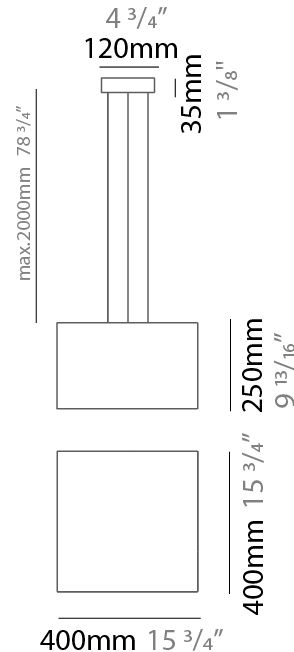

PROJECT _____
TYPE _____
SPECIFIER _____
QUANTITY _____
DATE _____

BASS SUSPENSION

D111120-

base number   Finish   Finish
Options   Options

1. To build a product code in our configurator select the specify button on the base model # product page
2. To build a manual product code on this datasheet choose from the options listed below in blue font and add the suffix to the base model #

GENERAL

Series: Bass
Brand: Ole
Division: Design
Mounting Type: Suspension
Mounting Location: Ceiling
Subcategory: Pendant

PHYSICAL

Shape: Rectangle
Length (mm): 400
Length (in): 15 3/4
Width (mm): 400
Width (in): 15 3/4
Height (mm): 250
Height (in): 9 13/16
Max. Overall Height (mm): 2250
Max. Overall Height (in): 88 9/16
Light Distribution: Direct / Indirect
Weight (kg): 4
Weight (lbs): 8.82
Fixture Finish: BEI / BLK / BLU / COG / DGN / GRY / MRN / MOC / MUS / OLV / SIL / STN / TER / WHI
Holder Finish: MWH / MBK
Fixture Material: Fabric Cord / Metal
Cable Details: 2000mm Cable
Upon Request: Other fabric cord colors available upon request (see downloadable finish chart)

ELECTRICAL

Number of Lamps: 1
Lamp Type: LED Retrofit
Lamp Shape: A19
Bulb Included: Bulb Not Included
Max. Wattage Per Lamp (W): 15
Lamp Base: E26
Input Voltage (V): 120
Upon Request: 277Vac / GU24

LED

OPTICAL

RATINGS AND CERTIFICATIONS

Certified By: Certified for North American Standards
IP rating: IP20