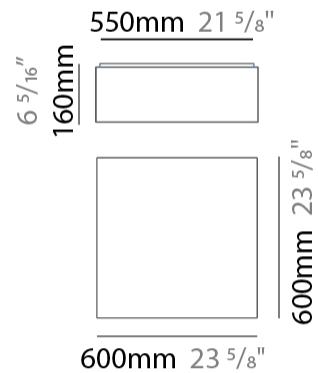

LED

OPTICAL

RATINGS AND CERTIFICATIONS

Certified By: Certified for North American Standards
IP rating: IP20