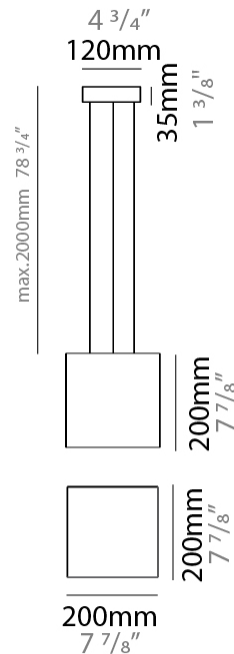

BASS SUSPENSION

D111118-

base number   Finish Options   Finish Options

1. To build a product code in our configurator select the specify button on the base model # product page
2. To build a manual product code on this datasheet choose from the options listed below in blue font and add the suffix to the base model #

GENERAL

Series: Bass
Brand: Ole
Division: Design
Mounting Type: Suspension
Mounting Location: Ceiling
Subcategory: Pendant

PHYSICAL

Shape: Square
Length (mm): 200
Length (in): 7 ⁷/₈
Width (mm): 200
Width (in): 7 ⁷/₈
Height (mm): 200
Height (in): 7 ⁷/₈
Max. Overall Height (mm): 2200
Max. Overall Height (in): 86 ⁵/₈
Light Distribution: Direct / Indirect
Weight (kg): 3
Weight (lbs): 6.61
Fixture Finish: BEI / BLK / BLU / COG / DGN / GRY / MRN / MOC / MUS / OLV / SIL / STN / TER / WHI
Holder Finish: MWH / MBK
Fixture Material: Fabric Cord / Metal
Cable Details: 2000mm Cable
Upon Request: Other fabric cord colors available upon request (see downloadable finish chart)

ELECTRICAL

Number of Lamps: 1
Lamp Type: LED Retrofit
Lamp Shape: A19
Bulb Included: Bulb Not Included
Max. Wattage Per Lamp (W): 15
Lamp Base: E26
Input Voltage (V): 120
Upon Request: 277Vac / GU24

LED

OPTICAL

RATINGS AND CERTIFICATIONS

Certified By: Certified for North American Standards
IP rating: IP20

PROJECT
TYPE
SPECIFIER
QUANTITY
DATE