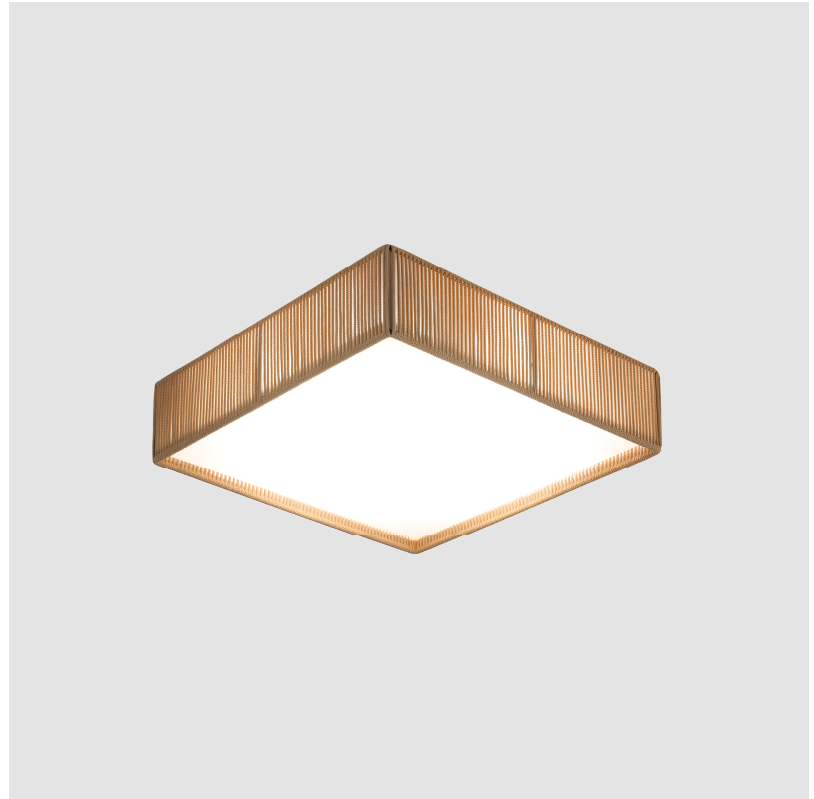

GENERAL

Series: Bass
 Brand: Ole
 Division: Design
 Mounting Type: Surface
 Mounting Location: Ceiling
 Subcategory: Ambient

PHYSICAL

Shape: Square
 Length (mm): 350
 Length (in): 13 3/4
 Width (mm): 350
 Width (in): 13 3/4
 Height (mm): 140
 Height (in): 5 1/2
 Light Distribution: Direct / Indirect
 Weight (kg): 2.4
 Weight (lbs): 5.29
 Diffuser: PMMA - Opal
 Fixture Finish: BEI / BLK / BLU / COG / DGN / GRY / MRN / MOC / MUS /
 OLV / SIL / STN / TER / WHI
 Fixture Material: Fabric Cord / Metal
 Cable Details: 2000mm Cable
 Upon Request: Other fabric cord colors available upon request (see
 downloadable finish chart)

GENERAL

Series: Bass
 Brand: Ole
 Division: Design
 Mounting Type: Surface
 Mounting Location: Ceiling
 Subcategory: Ambient

PHYSICAL

Shape: Square
 Length (mm): 600
 Length (in): 23 ⁵/₈
 Width (mm): 600
 Width (in): 23 ⁵/₈
 Height (mm): 160
 Height (in): 6 ⁵/₁₆
 Light Distribution: Direct / Indirect
 Weight (kg): 5
 Weight (lbs): 11.02
 Diffuser: PMMA - Opal
 Fixture Finish: BEI / BLK / BLU / COG / DGN / GRY / MRN / MOC / MUS /
 OLV / SIL / STN / TER / WHI
 Fixture Material: Fabric Cord / Metal
 Cable Details: 2000mm Cable
 Upon Request: Other fabric cord colors available upon request (see
 downloadable finish chart)